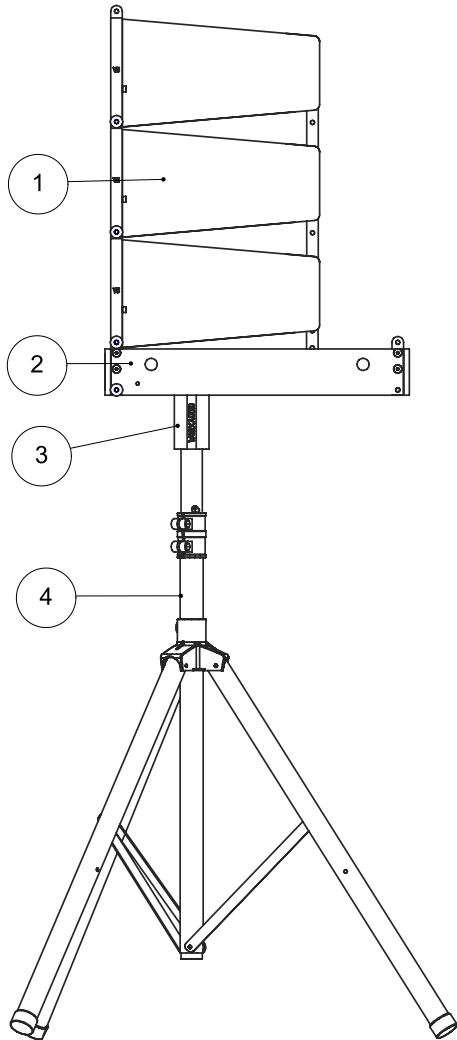

ITEM NO.	PART NUMBER	QTY
1	V5 (BLACK OR WHITE / POWERED, PASSIVE, BIAMP) (NO MORE THAN 3 ON A STAND)	1
2	V5-GRID (V5 INSTALL AND TOURING GRID / POWDERCOAT WHITE / ANODIZED BLACK)	1
3	V5-STAND ADAPTER (SPEAKER STAND ADAPTER / POWDERCOAT BLACK OR WHITE)	1
4	ADJUSTABLE SPEAKER STAND (213SPKSTD - CRANK UP SPEAKER STAND - NOT PICTURED)	1

V5-V5 GRID- ADJUSTABLE SPEAKER STAND

V5-POWERED,PASSIVE, BIAMP WITH GRID - STAND

SIZE CAGE CODE DWG NO. 9/14/16 REV M

A1

SCALE 1:4 SHEET 1 of 1