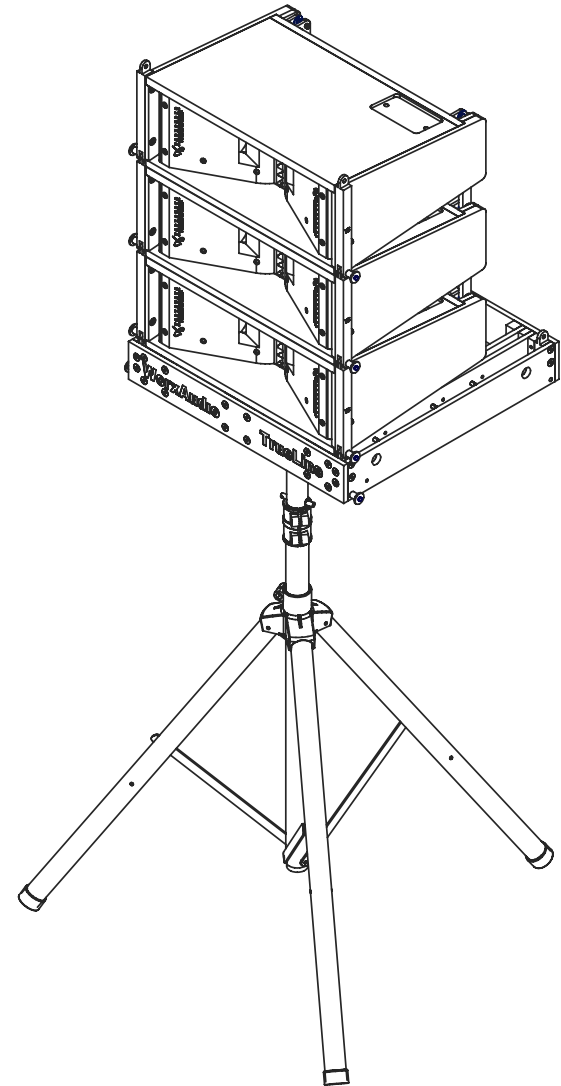

ITEM NO.	PART NUMBER	QTY
1	V5 (BLACK OR WHITE / POWERED, PASSIVE, BIAMP) (NO MORE THAN 3 ON A STAND)	1
2	V5-GRID (V5 INSTALL AND TOURING GRID / POWDERCOAT WHITE / ANODIZED BLACK)	1
3	V5-STAND ADAPTER (SPEAKER STAND ADAPTER / POWDERCOAT BLACK OR WHITE)	1
4	ADJUSTABLE SPEAKER STAND (213SPKSTD - CRANK UP SPEAKER STAND - NOT PICTURED)	1

V5-V5 GRID- ADJUSTABLE SPEAKER STAND

V5-POWERED,PASSIVE, BIAMP WITH GRID - STAND

SIZE CAGE CODE DWG NO. 9/14/16 REV M

A1

SCALE 1:4 SHEET 1 of 1