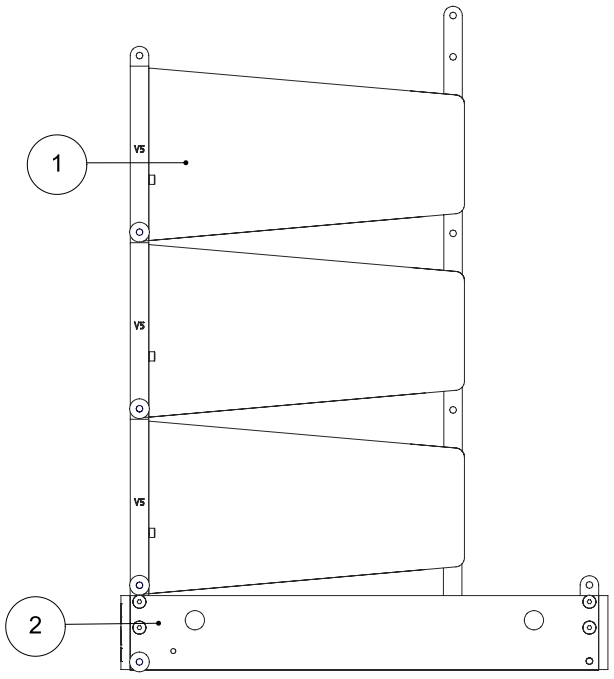

ITEM NO.	PART NUMBER	QTY
1	V5 (BLACK OR WHITE / POWERED, PASSIVE , BIAMP)	1
2	V5-GRID (V5 INSTALL AND TOURING GRID / POWDERCOAT WHITE / ANODIZED BLACK)	1

V5 (3 BOX ARRAY) WITH GRID  
GROUND STACK

<b>V5-V5 GRID</b>			
V5 -POWERED, PASSIVE, BIAMP WITH GRID			
SIZE	CAGE CODE	DWG NO.	REV
A1		10/12/16	M
SCALE	2:5	SHEET 1 of 1	