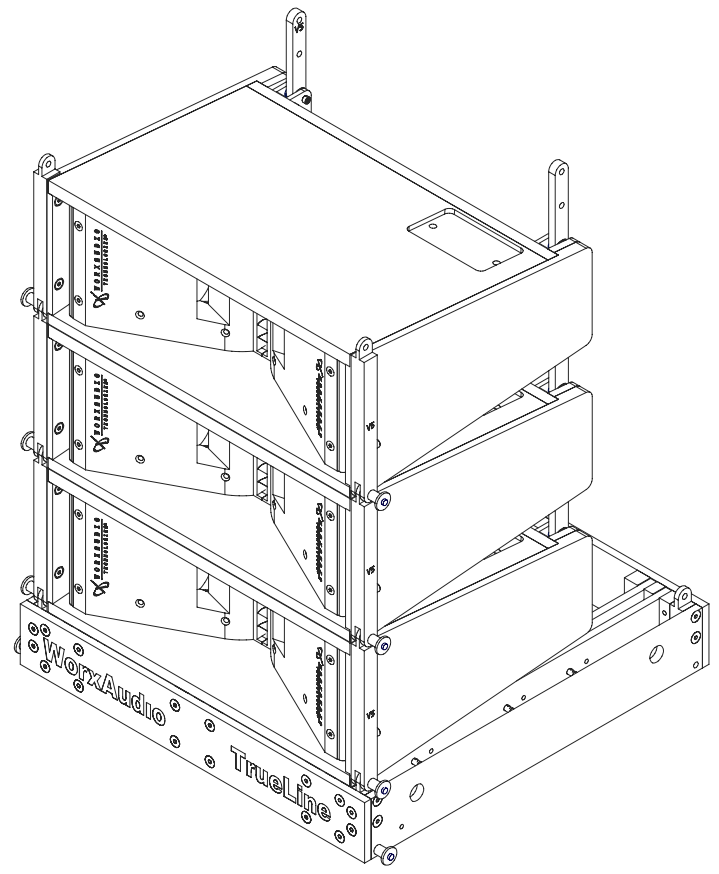

ITEM NO.	PART NUMBER	QTY
1	V5 (BLACK OR WHITE / POWERED, PASSIVE , BIAMP)	1
2	V5-GRID (V5 INSTALL AND TOURING GRID / POWDERCOAT WHITE / ANODIZED BLACK)	1

V5 (3 BOX ARRAY) WITH GRID  
GROUND STACK

<b>V5-V5 GRID</b>			
V5 -POWERED, PASSIVE, BIAMP WITH GRID			
SIZE	CAGE CODE	DWG NO.	REV
A1		10/12/16	M
SCALE	2:5	SHEET 1 of 1	