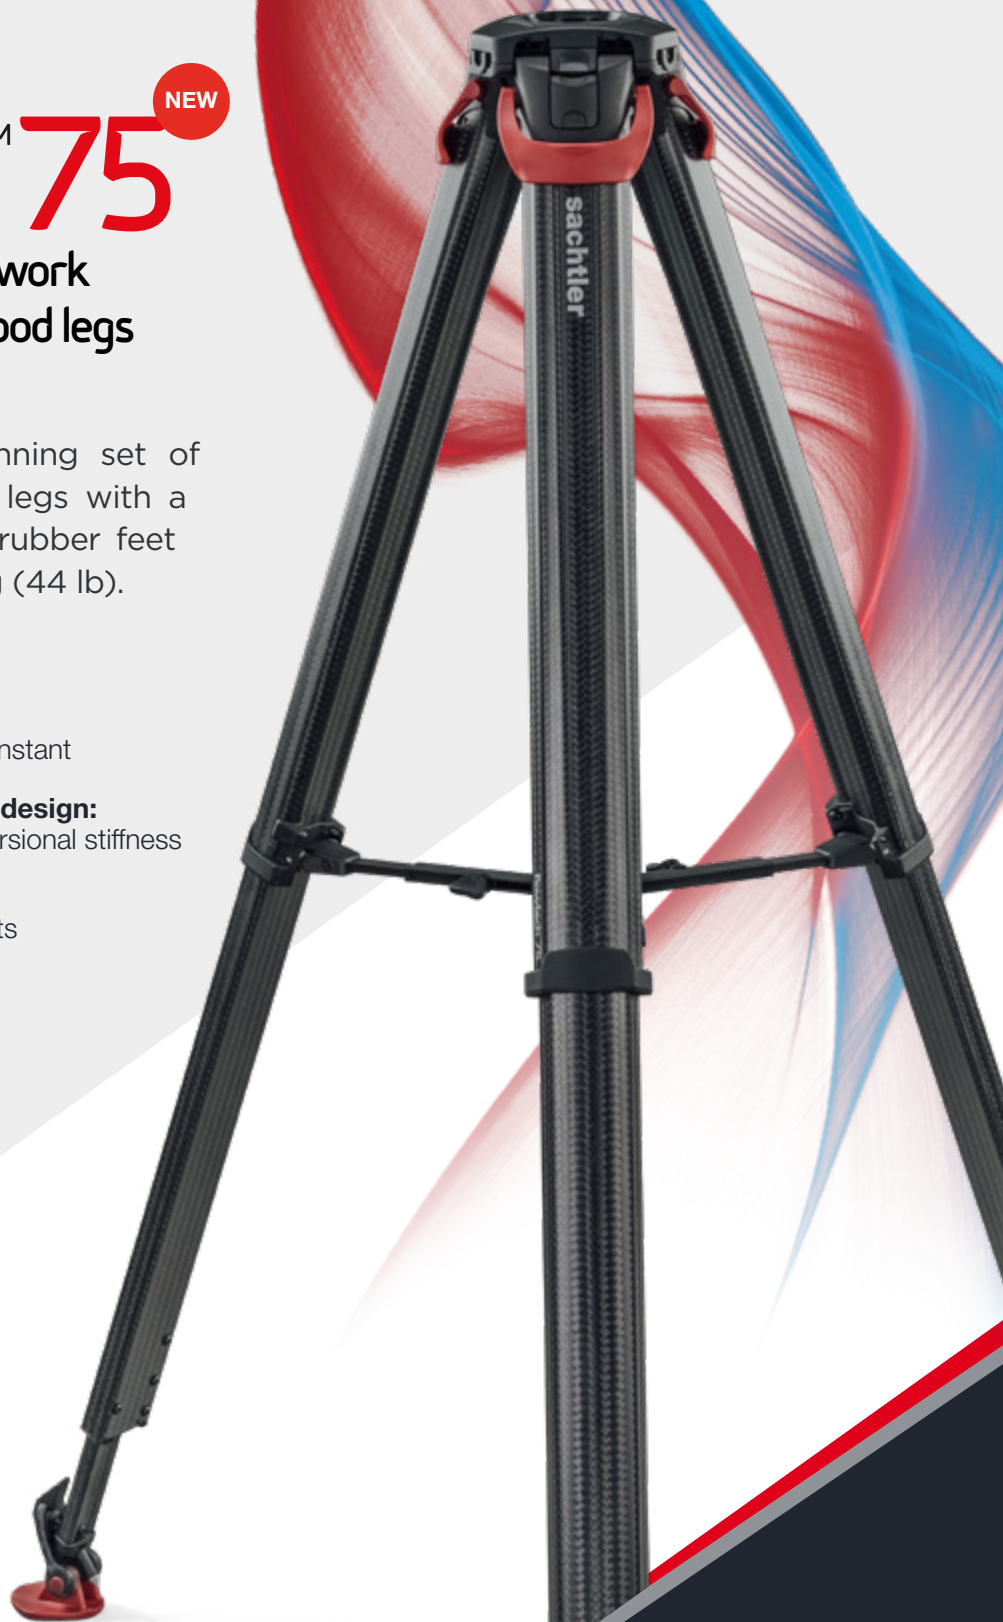

flowtech™ 75 NEW

Revolutionise the way you work
with the world's fastest tripod legs

flowtech 75 is the award winning set of two-stage carbon fibre tripod legs with a removable mid-level spreader, rubber feet and a payload capacity of 20 kg (44 lb).

- ▶ **Unique quick release brakes:**
Deploy and adjust your tripod in an instant
- ▶ **New ergonomic carbon fibre leg design:**
Easy to transport and exceptional torsional stiffness
- ▶ **Versatile hinge lock mechanism:**
Capture extremely low and high shots
- ▶ **Extensive endurance and environmental testing:**
Superior performance and reliability

The multiple award winning **flowtech™ 75**, is a versatile tripod that is easier and faster to deploy and adjust than any other tripod. Performance tested in extreme conditions, **flowtech™ 75** is a revolution in tripod technology, giving the camera operator ultimate versatility and improving their work-flow.

flowtech 75 MS

2-stage carbon fibre tripod with quick release brakes, mid-level spreader FT and rubber feet FT

Transport length
68 cm (26.7 in)

Tripod bowl
75mm

Payload
20 kg (44 lb)

Material
Carbon fibre

Height range min/max
Spreaderless mode
26 - 153 cm (10.2 - 60.2 in)