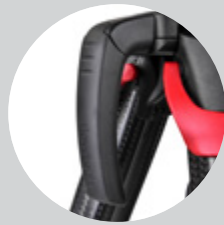

Optional accessories

Carry handle
S2051-1057