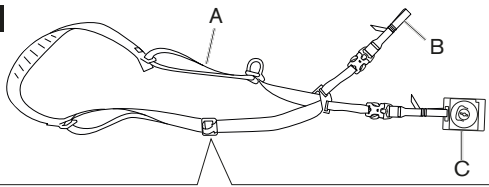

GS5370SDR

Gitzo plate with rubber grip, short D profile  
gitzo.com

**3****4**

**1** GCB100SS Gitzo Century sling strap

Medium level  
DSLR

Premium Compact  
System Camera

5 kg  
11 lbs

2