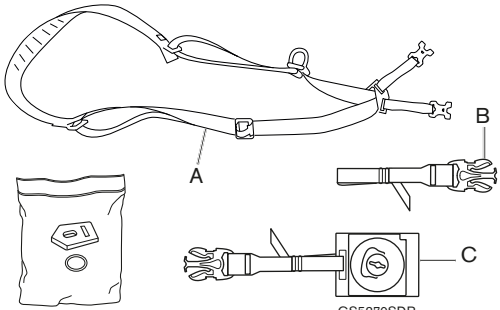

GS5370SDR

Gitzo plate with rubber grip, short D profile  
gitzo.com

**3****4**

**1** GCB100SS Gitzo Century sling strap

Medium level  
DSLR

Premium Compact  
System Camera

5 kg  
11 lbs

2