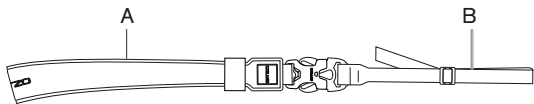

**1** GCB100WS Gitzo Century wrist strap

Premium Compact  
System Camera

5 kg  
11 lbs

2

3

**1** GCB100NS Gitzo Century neck strap

Medium level  
DSLR

Premium Compact  
System Camera

5 kg  
11 lbs

2

3

**1** GCB100HS Gitzo Century hand strap

Medium level  
DSLR

Premium Compact  
System Camera

5 kg  
11 lbs

2