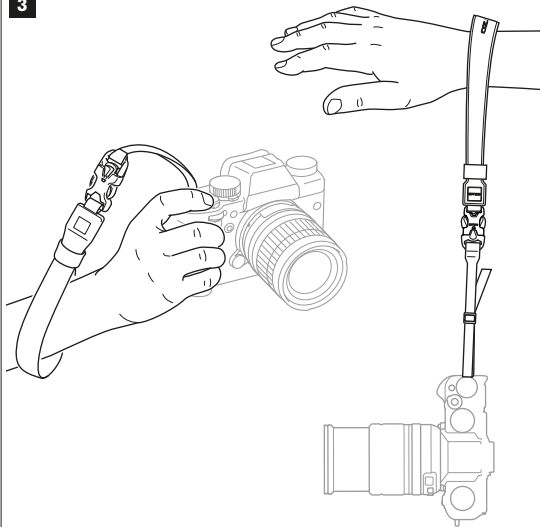

**1** GCB100WS Gitzo Century wrist strap

Premium Compact  
System Camera

5 kg  
11 lbs

2

3

**1** GCB100NS Gitzo Century neck strap

Medium level  
DSLR

Premium Compact  
System Camera

5 kg  
11 lbs

2

3

**1** GCB100HS Gitzo Century hand strap

Medium level  
DSLR

Premium Compact  
System Camera

5 kg  
11 lbs

2

GS5370SDR

Gitzo plate with rubber grip, short D profile  
gitzo.com

**3****4**

**1** GCB100SS Gitzo Century sling strap

Medium level  
DSLR

Premium Compact  
System Camera

5 kg  
11 lbs

2