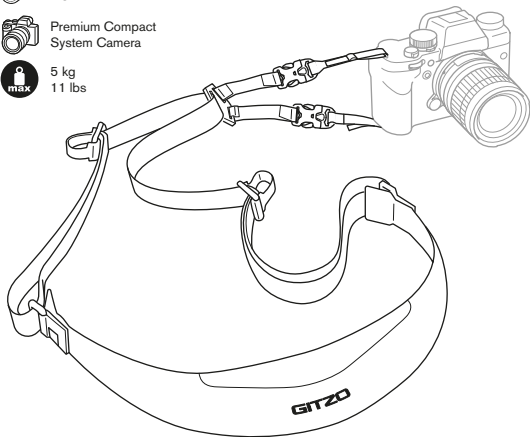

5 kg  
11 lbs

2

3

**1** GCB100HS Gitzo Century hand strap

Medium level  
DSLR

Premium Compact  
System Camera

5 kg  
11 lbs

2

GS5370SDR

Gitzo plate with rubber grip, short D profile  
gitzo.com

**3****4**

**1** GCB100SS Gitzo Century sling strap

Medium level  
DSLR

Premium Compact  
System Camera

5 kg  
11 lbs

2

GS5370SDR  
Gitzo plate with rubber grip, short D profile  
gitzo.com

**3****4**

5