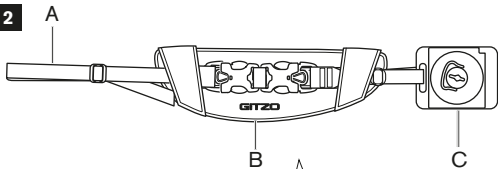

5 kg  
11 lbs

2

3

**1** GCB100HS Gitzo Century hand strap

Medium level  
DSLR

Premium Compact  
System Camera

5 kg  
11 lbs

2

GS5370SDR

Gitzo plate with rubber grip, short D profile  
gitzo.com

**3****4**

**1** GCB100SS Gitzo Century sling strap

Medium level  
DSLR

Premium Compact  
System Camera

5 kg  
11 lbs

2