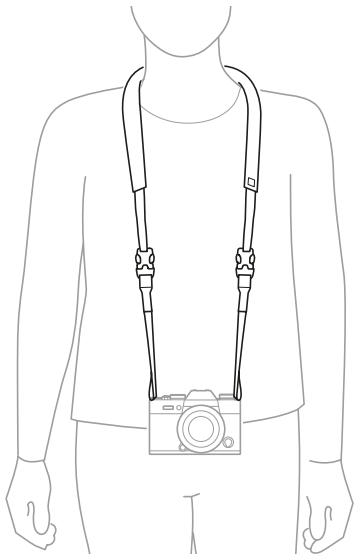

**1** GCB100WS Gitzo Century wrist strap

Premium Compact  
System Camera

5 kg  
11 lbs

2

3

**1** GCB100NS Gitzo Century neck strap

Medium level  
DSLR

Premium Compact  
System Camera

5 kg  
11 lbs

2

3

**1** GCB100HS Gitzo Century hand strap

Medium level  
DSLR

Premium Compact  
System Camera

5 kg  
11 lbs

2

GS5370SDR

Gitzo plate with rubber grip, short D profile  
gitzo.com

**3****4**

**1** GCB100SS Gitzo Century sling strap

Medium level  
DSLR

Premium Compact  
System Camera

5 kg  
11 lbs

2