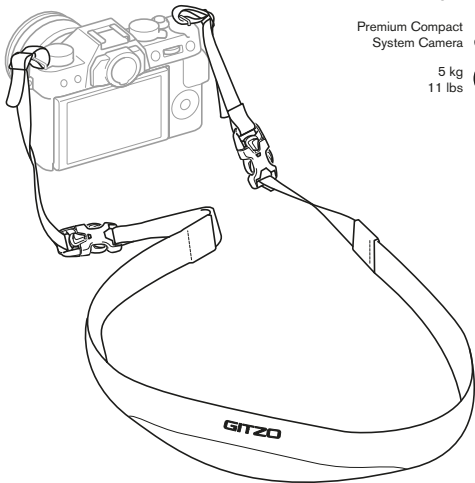

**1** GCB100WS Gitzo Century wrist strap

Premium Compact  
System Camera

5 kg  
11 lbs

2

3

**1** GCB100NS Gitzo Century neck strap

Medium level  
DSLR

Premium Compact  
System Camera

5 kg  
11 lbs

2

3

**1** GCB100HS Gitzo Century hand strap

Medium level  
DSLR

Premium Compact  
System Camera

5 kg  
11 lbs

2

GS5370SDR

Gitzo plate with rubber grip, short D profile  
gitzo.com

**3****4**

**1** GCB100SS Gitzo Century sling strap

Medium level  
DSLR

Premium Compact  
System Camera

5 kg  
11 lbs

2