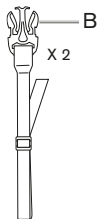

**1** GCB100WS Gitzo Century wrist strap

Premium Compact  
System Camera

5 kg  
11 lbs

2

3

**1** GCB100NS Gitzo Century neck strap

Medium level  
DSLR

Premium Compact  
System Camera

5 kg  
11 lbs

2

3

**1** GCB100HS Gitzo Century hand strap

Medium level  
DSLR

Premium Compact  
System Camera

5 kg  
11 lbs

2