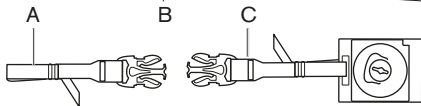

5 kg  
11 lbs

2

3

**1** GCB100HS Gitzo Century hand strap

Medium level  
DSLR

Premium Compact  
System Camera

5 kg  
11 lbs

2