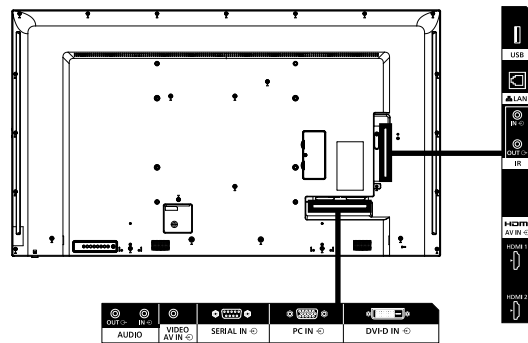

*When operated directly in front of receptor.

INCLUDED ACCESSORIES

- Remote Control
- Batteries (AAA size) x 2
- AC cord (approx. 70.9" (1.8 m))
- 4-pole mini plug conversion cable
- Clamper x 3
- USB Memory cover x 1
- CD-ROM / User Manual
- Operating Instruction Book

COMPATIBLE SOFTWARE

Multi Monitoring & Control Software	Ver.2.1 or later
CMS Content Management Software	Ver 3.0 or later
Video Wall Manager	Ver 1.9 or later

OPTIONAL ACCESSORIES

Pedestal	TY - ST43PE8
Early Warning Software*	ET-SWA100 / 105series
Basic license / 3-year license	(Depending on the license type, the symbol at the end of the part number is different.)

* Multi-Monitoring Control Software Ver 2.1 or later is required.

DIMENSIONS

Cautions: This drawing is not a scale
Units : inches (mm)

CONNECTION TERMINAL

* Specifications and appearance are subject to change without notice.