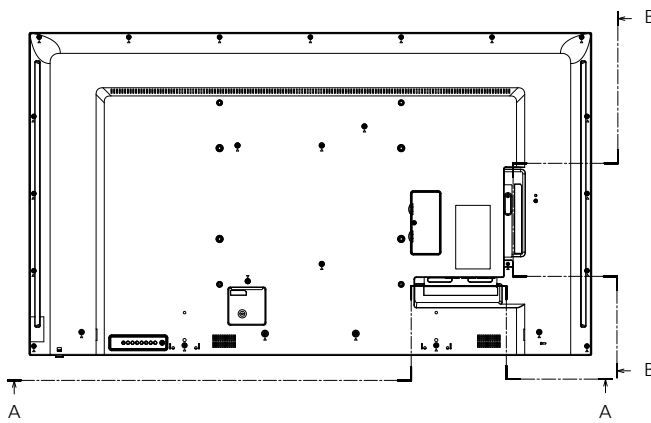

*3 : Based on VESA CVT-RB (Reduced Blanking) standard

*4 : Signals with ● in the plug and play compatible signal column is the signal described in the EDID (extended display identification data) of the display. For the signals without ● in the plug and play compatible signal column, the resolution may not be selected on the computer even if the display is supporting it.

● Drawing of terminals

View from back

Magnified figure of terminal b

SECTION B-B

Magnified figure of terminal a

SECTION A-A

Sectional view of terminal a
(AUDIO OUT / AUDIO IN / VIDEO AV IN / SERIAL IN / PC IN / DVI-D IN)