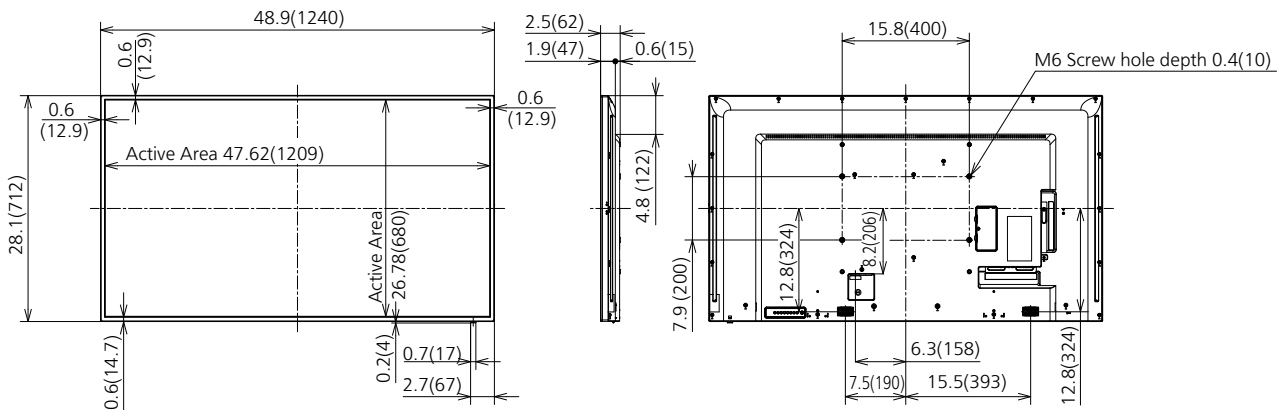

*Based on IEC 62087 Ed.2 measurement method

MECHANICAL

Dimension (W x H x D)	48.9" x 28.1" x 2.5" (1240 x 712 x 62 mm)
Weight	Approx. 37.5 lbs (17 kg)
Bezel Color	Black
Bezel Width	T/R/L 0.6" (12.9 mm) B 0.6" (14.7 mm)
Carton Dimensions (W x H x D)	53.8" x 34.1" x 7.3" (1365 x 864 x 185 mm)
Gross Weight	Approx. 48.5 lbs (22 kg)
Cabinet Material	Front: Plastic / Back: Plastic
Pitch for Wall-Hanging	VESA Compliant 15.8" x 7.9" (400 x 200 mm) (Installed by: M6 screws / Screw hole depth 0.4" (10 mm))

* Multi-Monitoring Control Software Ver 2.1 or later is required.

DIMENSIONS

Cautions: This drawing is not a scale
Units : inches (mm)

CONNECTION TERMINAL

* Specifications and appearance are subject to change without notice.