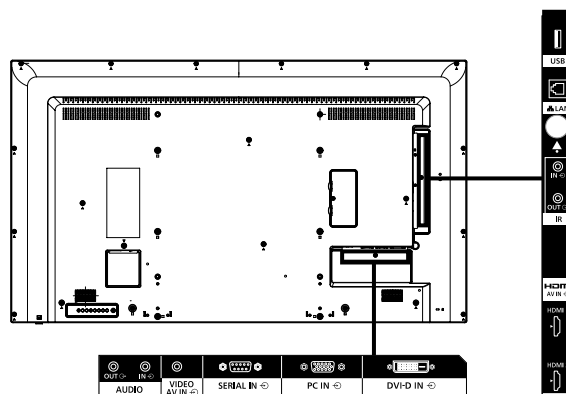

*When operated directly in front of receptor.

INCLUDED ACCESSORIES

- Remote Control - Batteries (AAA size) x 2
- AC cord (approx. 70.9" (1.8 m)) - 4-pole mini plug conversion cable
- Clamper x 3 - USB Memory cover x 1
- CD-ROM / User Manual - Operating Instruction Book

COMPATIBLE SOFTWARE

Multi Monitoring & Control Software	Ver.2.1 or later
CMS Content Management Software	Ver 3.0 or later
Video Wall Manager	Ver 1.9 or later

OPTIONAL ACCESSORIES

Pedestal	TY - ST43PE8
Early Warning Software*	ET-SWA100 / 105series
Basic license / 3-year license	(Depending on the license type, the symbol at the end of the part number is different.)

* Multi-Monitoring Control Software Ver. 2.1 or later is required.

DIMENSIONS (TENTATIVE)

Cautions: This drawing is not a scale
Units : inches (mm)

CONNECTION TERMINAL

List of correspondence signals

The picture signal which can indicate this machine is as it is the following table.