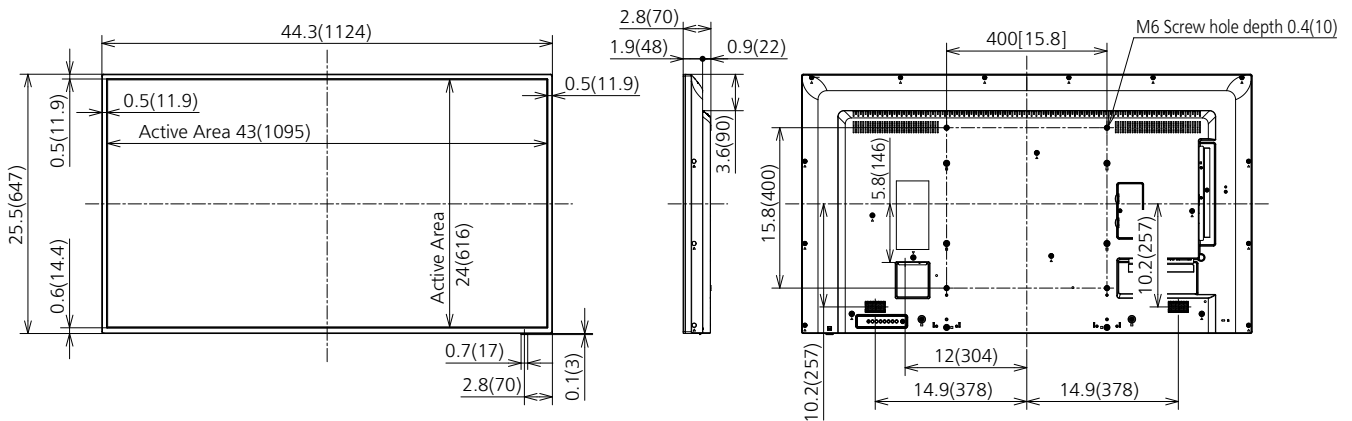

STANDARD (CERTIFICATIONS)

SAFETY REGULATIONS	UL60950-1, 2nd Edition, 2014-10-14 CSA C22.2 No. 60950-1-07, 2nd Edition, 2014-10 Mexico: NOM-019-SCFI-1998
RADIATION REGULATIONS	FCC 47 CFR, Part 15, Subpart B Class A ANSI C63.4-2014 ICES-003

REMOTE CONTROL TRANSMITTER

Power Requirements	DC 3 V (2 x AAA Size batteries)
Operating distance	Approx. 23 ft (7 m)*
Weight	Approx. 2.2 oz (63 g) including batteries
Dimensions (W x H x D)	1.9" x 5.3" x 0.8" (48 x 134 x 20 mm)

*When operated directly in front of receptor.

INCLUDED ACCESSORIES

- Remote Control - Batteries (AAA size) x 2
- AC cord (approx. 70.9" (1.8 m)) - 4-pole mini plug conversion cable
- Clamper x 3 - USB Memory cover x 1
- CD-ROM / User Manual - Operating Instruction Book

COMPATIBLE SOFTWARE

Multi Monitoring & Control Software	Ver.2.1 or later
CMS Content Management Software	Ver 3.0 or later
Video Wall Manager	Ver 1.9 or later

OPTIONAL ACCESSORIES

Pedestal	TY - ST43PE8
Early Warning Software*	ET-SWA100 / 105series
Basic license / 3-year license	(Depending on the license type, the symbol at the end of the part number is different.)

* Multi-Monitoring Control Software Ver. 2.1 or later is required.

DIMENSIONS (TENTATIVE)

Cautions: This drawing is not a scale
Units : inches (mm)