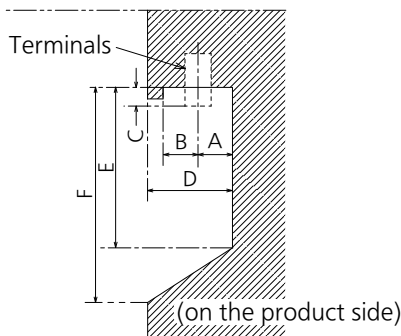

● Drawing of terminals

View from back

Magnified figure of terminal b

SECTION B-B

Magnified figure of terminal a

SECTION A-A

Sectional view of terminal a
(AUDIO OUT / AUDIO IN / VIDEO AV IN / SERIAL IN / PC IN / DVI-D IN)

Sectional view of terminal b
(USB / LAN / IR IN / IR OUT / HDMI 1 / HDMI 2)

Terminal b
50EQ1U Terminal (Side)

Units : inches (mm)

	USB	LAN	IR IN/OUT	HDMI
A	0.51 (13.1)	0.47 (11.8)	0.55 (14.1)	0.43 (10.9)
B	0.24 (6.0)	0.29 (7.3)	0.2 (5.0)	0.32 (8.2)
C	-	-	0.06 (1.7)	-
D	0.92 (23.5)			
E	1.59 (40.4)			
F	1.7 (43.2)			