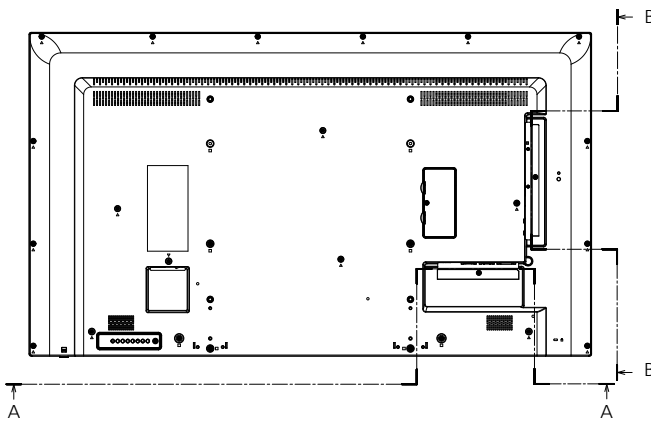

*3 : Based on VESA CVT-RB (Reduced Blanking) standard

*4 : Signals with ● in the plug and play compatible signal column is the signal described in the EDID (extended display identification data) of the display. For the signals without ● in the plug and play compatible signal column, the resolution may not be selected on the computer even if the display is supporting it.

● Drawing of terminals

View from back

Magnified figure of terminal b

SECTION B-B

Magnified figure of terminal a

SECTION A-A

Sectional view of terminal a
(AUDIO OUT / AUDIO IN / VIDEO AV IN / SERIAL IN / PC IN / DVI-D IN)