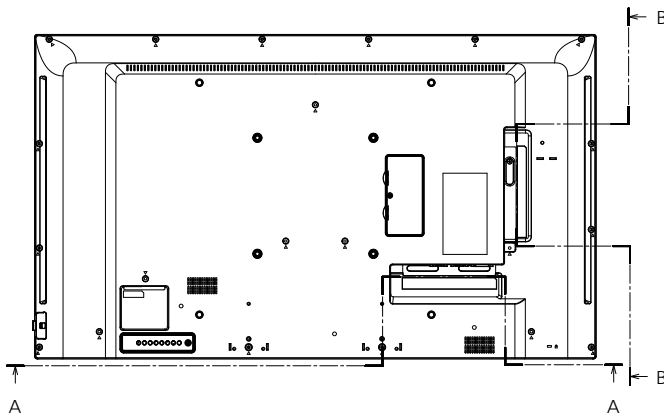

*3 : Based on VESA CVT-RB (Reduced Blanking) standard

*4 : Signals with ● in the plug and play compatible signal column is the signal described in the EDID (extended display identification data) of the display. For the signals without ● in the plug and play compatible signal column, the resolution may not be selected on the computer even if the display is supporting it.

● Drawing of terminals

View from back

Magnified figure of terminal b

SECTION B-B

Magnified figure of terminal a

SECTION A-A

Sectional view of terminal a
(AUDIO OUT / AUDIO IN / VIDEO AV IN / SERIAL IN / PC IN / DVI-D IN)