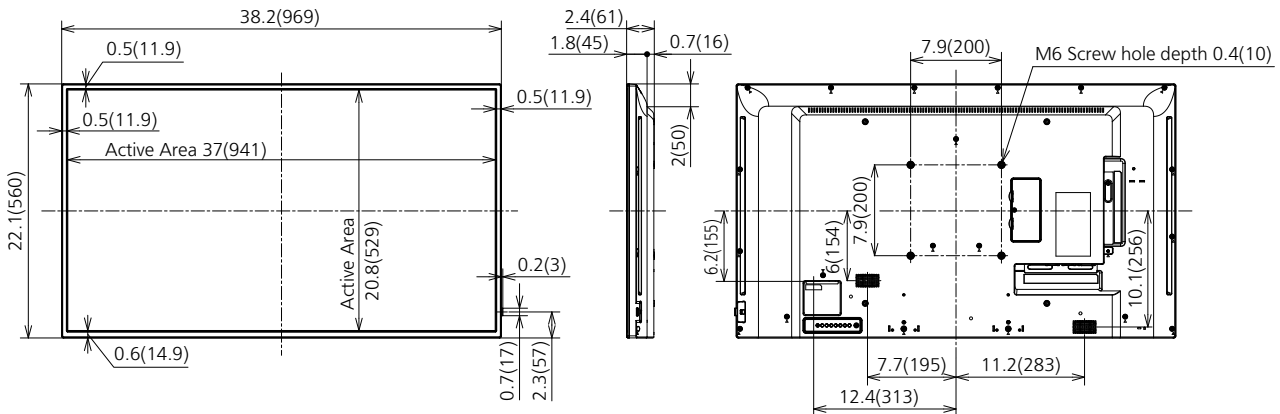

Product specification (design and specification subject to change without notice)

DISPLAY PANEL

Screen Size (Diagonal)	42.5-inch (1079 mm)
Panel type / Backlight	VA / Direct-LED
Aspect ratio	16:9
Effective Display Area (W x H)	37.05" x 20.84" (941 x 529 mm)
Resolution (H x V)	3840 x 2160
Brightness	350 cd/m ² (Typ)
Contrast Ratio	4000:1 (Typ)
Dynamic Contrast Ratio	50000:1
Max. Display Colors	Approx. 1.06 Billion
Response Time	8 ms (Typ) (G to G)
Viewing Angle (Horizontal / Vertical)	178° / 178° (CR≥10)
Panel Life Time* ¹	Approx. 50000 hours (Typ)
Panel Surface Treatment	Anti-glare type (Haze 2%)

*Based on IEC 62087 Ed.2 measurement method

MECHANICAL

Dimension (W x H x D)	38.15" x 22.05" x 2.40" (969 x 560 x 61 mm)
Weight	Approx. 19.9 lbs (9 kg)
Bezel Color	Black
Bezel Width	T/R/L 0.47" (11.9 mm) B 0.59" (14.9 mm)
Carton Dimensions (W x H x D)	42.13" x 27.41" x 6.26" (1070 x 696 x 159 mm)
Gross Weight	Approx. 13 kg (28.7 lbs)
Cabinet Material	Front: Plastic / Back: Plastic
Pitch for Wall-Hanging	VESA Compliant 7.9" x 7.9" (200 x 200 mm) (Installed by: M6 screws / Screw hole depth 0.4" (10 mm))

* Multi-Monitoring Control Software Ver 2.1 or later is required.

DIMENSIONS (TENTATIVE)

Cautions: This drawing is not a scale
Units : inches (mm)

CONNECTION TERMINAL

* Specifications and appearance are subject to change without notice.