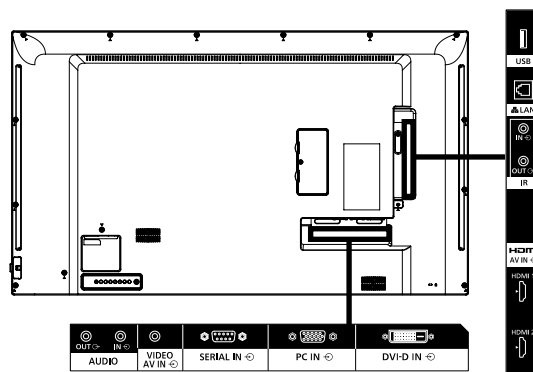

*When operated directly in front of receptor.

INCLUDED ACCESSORIES

- Remote Control
- Batteries (AAA size) x 2
- AC cord (approx. 70.9" (1.8 m))
- 4-pole mini plug conversion cable
- Clamper x 3
- USB Memory cover x 1
- CD-ROM / User Manual
- Operating Instruction Book

* Multi-Monitoring Control Software Ver 2.1 or later is required.

DIMENSIONS (TENTATIVE)

Cautions: This drawing is not a scale
Units : inches (mm)

CONNECTION TERMINAL

* Specifications and appearance are subject to change without notice.