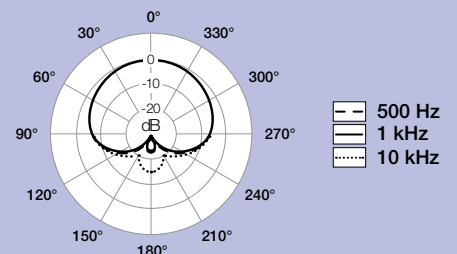

**Current Drain:**

Typ. 100  $\mu$ A (7VDC, 2-wire)

**Frequency Response**

measured at 6 mm

**Polar Response**