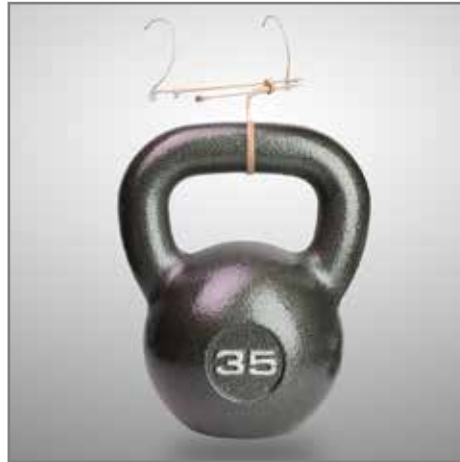

COUNTRYMAN ASSOCIATES INC  
**H7 HEADSET  
 MICROPHONE**

Supplied with a 5' H7 Snap-On Cable, carrying case, small and large windscreens, and black and white cable clips.

Decades of headset microphone design come together in the H7 Headset, combining an exceptionally controlled directional pattern and wide dynamic range with user comfort and durability.

**Precision Focused Sound:** Full frequency response directed right where you need it, the precision cardioid pattern of the H7 shuts out feedback and surrounding noise.

**Advanced Ruggedness:** From cable to connector to capsule, the H7 is our strongest, most water-resistant, and most resilient directional microphone yet.

**Nearly Invisible:** The ultra-slim side-address capsule comes in four color tones to virtually disappear against skin.

**Light and Comfortable:** At less than 7 grams (.25 oz) the headframe adjusts to fit different head sizes and the mic boom slides to get the perfect fit.

## Extended Adjustability:

Both earloops slide in and out to achieve a comfortable and secure fit on small or large heads.

**Miniature Capsule:** Ultra slim side-address capsule sheds sweat and moisture while maintaining a low profile.