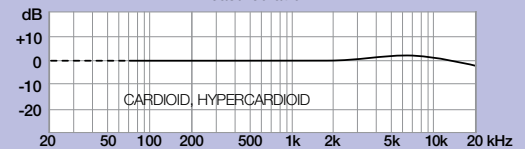

Frequency Response

measured at 6 mm