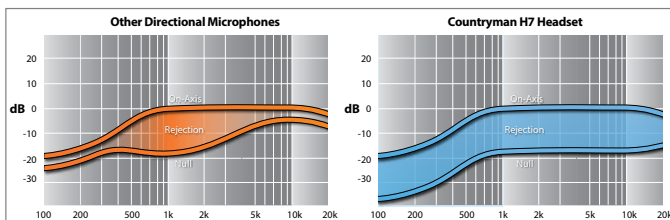

Full-Range Directionality: Many directional microphones are not very directional at low and high frequencies, resulting in off-axis coloration, more ambient noise, and opportunities for feedback. The H7 Headset has an extremely controlled polar pattern across frequencies for natural sound and consistent performance in any environment.