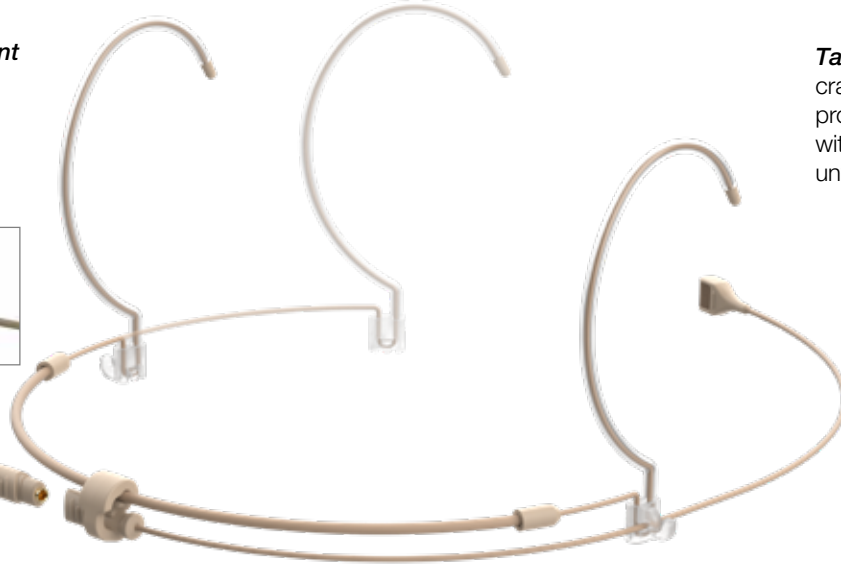

**Nearly Invisible:** The ultra-slim side-address capsule comes in four color tones to virtually disappear against skin.

**Light and Comfortable:** At less than 7 grams (.25 oz) the headframe adjusts to fit different head sizes and the mic boom slides to get the perfect fit.

## Extended Adjustability:

Both earloops slide in and out to achieve a comfortable and secure fit on small or large heads.

**Miniature Capsule:** Ultra slim side-address capsule sheds sweat and moisture while maintaining a low profile.

## Advanced Water-Resistant Connector:

The unique slim connector detaches from the microphone and provides more than 5 ATM of ingress protection.

**Tailored Pattern:** Carefully crafted cardioid pattern provides for easy placement with solid rejection of unwanted sound.

## Precise Positioning:

The boom slides independently of the earloops to place the mic right at the mouth and flips for left or right side placement.