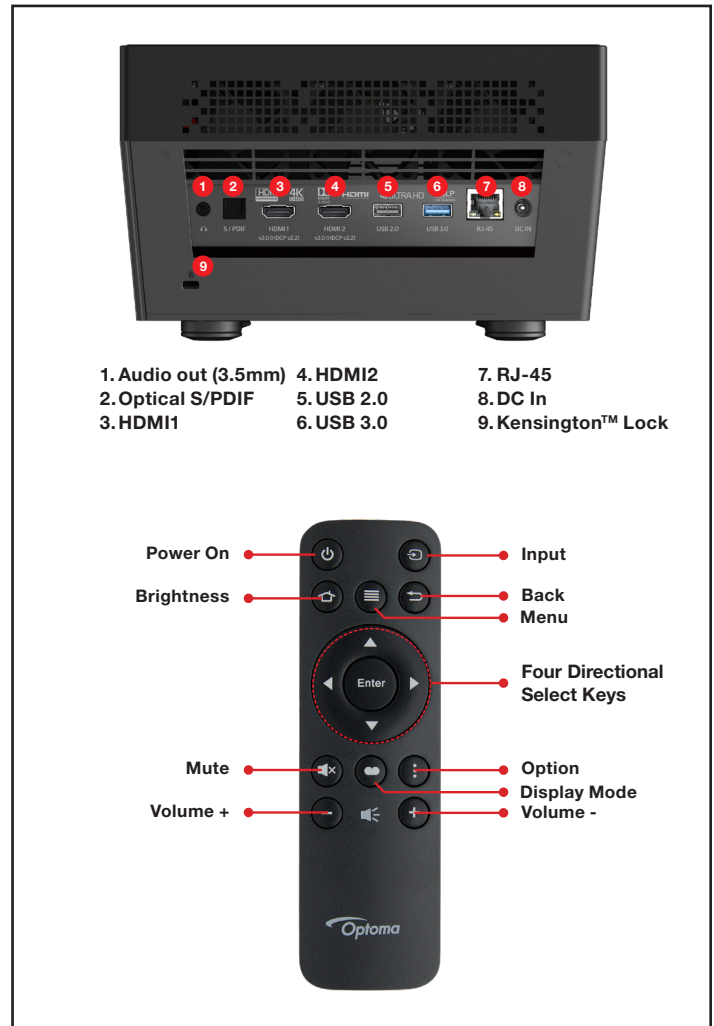

PHYSICAL SPECIFICATIONS

Security	Kensington® lock port, password (OSD)
Weight	8.7lbs.
Dimensions (W x H x D)	8.6" x 5.3" x 8.6"

*Light source life is dependent upon many variables, including brightness mode used, display mode used, daily usage (such as 24/7 operation), environmental conditions (such as extreme heat or cold) and more. Light source brightness can and will decrease over time. Maximum light source life cannot be achieved using Bright mode - must use ECO mode.

†3D content can be viewed with DLP Link active shutter 3D glasses when projector is used with a compatible 3D player. Please visit us at Optoma.com for more information.

Warranty

2-year or 20,000 hour light source warranty (whichever comes first), 2-year limited parts and labor warranty on the projector

What's in the Box

UHL55 projector, power adapter with cable, HDMI cable, Bluetooth remote, quick start guide and warranty card

Optional Accessories

Mount, backpack carrying case, leather carrying handle and power supply

Accessory Part Numbers

Mount: OCM818B-RU
Backpack case: BK-4034
Carrying handle: BK-4035
Remote: BR-3071N
Power supply: BP-1003

UPC 796435 44 330 6

Optoma.com

Copyright © 2018 Optoma Technology, Inc. DLP® and the DLP logo are registered trademarks of Texas Instruments™. All other trademarks are the property of their respective owners. All specifications subject to change at any time. 09102018