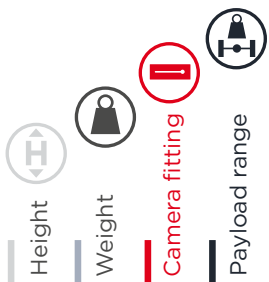

	Tripod flowtech™ 100 MS 5585	System FSB 10 FT MS S2045FTMS (FSB 10) S2046FTMS (FSB 10T)	System DV 12 FT MS 1205FTMS	System Video 15 FT MS 1505FTMS	System Video 18 FT MS 1811FTMS	System Cine 7+7 FT MS 1910FTMS
Weight	30kg 66lb	4 - 12kg 8.8 - 26.5lb	1 - 15kg 2 - 33lb	1 - 17kg 2 - 37lb	2 - 22kg 4 - 48lb	2 - 22kg 4 - 48lb
Camera fitting	-	Sideload S Touch & Go S	Touch & Go	Touch & Go	Touch & Go	Sideload M
Payload range	3.2kg - 7.01lb (tripod only)	FBS10 : 6.8kg (15lb) FSB10 T: 6.9kg (15.2lb)	7.3kg / 16.1lb	7.4kg / 16.3lb	8.2kg / 18.1lb	8.3kg / 18.3lb
Height range in spreaderless mode	26 - 153cm 10.2 - 60.2in	41 - 170cm 16.1 - 66.9in	41 - 170cm 16.1 - 66.9in	41 - 170cm 16.1 - 66.9in	42 - 172cm 16.5 - 67.7in	41 - 170cm 16.1 - 66.9in
Height range with mid-level spreader	52 - 155cm 20.5 - 61in	71 - 172cm 28 - 67.7in	71 - 172cm 28 - 67.7in	71 - 172cm 28 - 67.7in	72 - 173cm 28.3 - 68.1in	71 - 172cm 28 - 67.7in

	Tripod flowtech™ 100 MS V4160-0003	System Vision 8AS FT MS V8AS-FTMS	System Vision 10AS FT MS V10AS-FTMS	System Vision 100 FT MS VB100-FTMS
Weight	30kg 66lb	5.5 - 14.0kg 12.1 - 30.9lb	6.5 - 17.0kg 14.3 - 37.5lb	7.0 - 20.0kg 15.4 - 44.1lb
Camera fitting	-	Slide In	Slide In	Slide In
Payload range	3.2kg - 7.01lb (tripod only)	7.2kg / 15.9lb	7.3kg / 16.1lb	7.8kg / 17lb
Height range in spreaderless mode	26 - 153cm 10.2 - 60.2in	40 - 170cm 15.7 - 66.9in	40 - 170cm 15.7 - 66.9in	39 - 169cm 15.4 - 66.5in
Height range with mid-level spreader	52 - 155cm 20.5 - 61in	69 - 171cm 27.2 - 67.3in	69 - 171cm 27.2 - 67.3in	68 - 170cm 26.8 - 66.9in