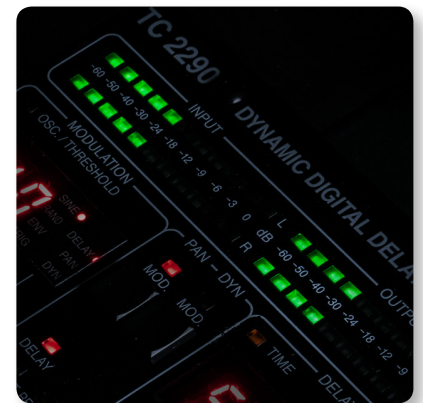

Desktop Controllers

TC2290-DT

Legendary Dynamic Delay Plug-In with Dedicated Desktop Interface and Signature Presets

Make Your Music Come Alive

With traditional delay plug-ins, loud echoes often overpower and interfere with the subtle, organic nature of the music. TC2290-DT's dynamic delay responds instantly, and musically to the volume of the input signal – so the actual repeats change in response to your music.

Metering & More

TC2290-DT provides high-resolution input and output meters for accurate signal monitoring directly on the hardware interface, plus all tone-defining parameters including delay time, feedback level, modulation, mix settings and much more.