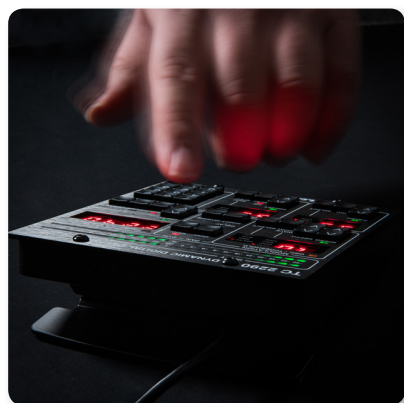

Capable of conjuring up virtually any conceivable delay type, TC2290-DT makes it easy to vitalize your tracks with everything from crisp repeats, to complex delay rhythms and ultra-expressive modulated soundscapes.

Desktop Controllers

TC2290-DT

Legendary Dynamic Delay Plug-In with Dedicated Desktop Interface and Signature Presets

Unbeatable Tone

TC2290-DT is capable of making the most pristine delays fused with amazing modulation effects, such as chorus and flanging. Endless sonic flexibility lets you add emotion and presence to your songs with crisp and organic repeats, or take your sound to the skies with beautifully rich stereo delays and modulated soundscapes.

Whether you're into rock 'n' roll, jazz, electronica or anything in-between, the incredibly versatile tonal palette of TC2290-DT will make your mixes pop like never before.

It's All In Your Hands

Now you can add the sound of this legendary delay processor to your DAW arsenal. TC2290-DT comes with a sleek and intuitive desktop control unit that lets you get your hands into the mix right out of the box.

With all tone-defining parameters at your finger tips, TC2290-DT takes up the song mantle of the classic 2290 Digital Delay, while radically reinventing the delay unit for a new generation of musicians, producers and engineers.