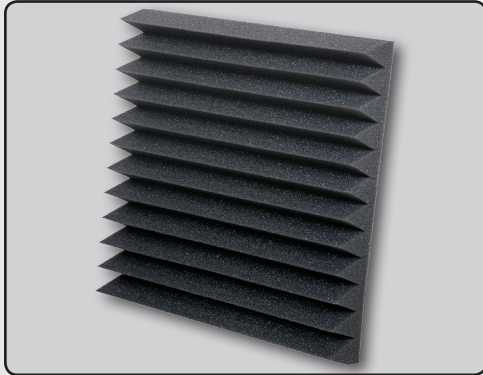

Studiofoam® Acoustical Panels

Studiofoam® Wedgies™ - Overall NRC 0.75

Dimensions	1' x 1'
Thickness	2"
Available Colors	Charcoal Only