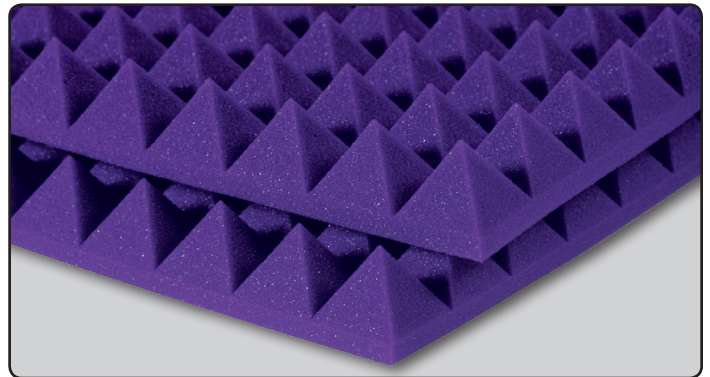

Studiofoam® Acoustical Panels

FEATURES:

- Eliminates Standing Waves And Flutter Echoes
- Reduces Unwanted Reflections
- Decreases Slap-Back And Room Ring
- Studiofoam Can Improve Any Space!
- Precision Surface Profiling

Auralex's famous Studiofoam® acoustical panels are the world standard and are the most cost-effective choice for attaining accurate sound. Millions of recording studios, broadcast facilities, churches, schools and home theaters trust Studiofoam® because of its time-proven performance, longevity and value. Auralex® offers the largest selection of sizes and shapes in the industry, complementing many decors. Our proprietary melamine-free Studiofoam® formula is long-lasting and won't crumble like other brands can.

Studiofoam® Wedge - Overall NRC 0.80*

Dimensions	2' x 2' and 2' x 4'
Thicknesses	1", 2", 3" and 4"
Available Colors	Charcoal, Burgundy & Purple

Studiofoam® Pyramid - Overall NRC 0.70*

Dimensions	2' x 2' and 2' x 4'
Thicknesses	2" and 4"
Available Colors	Charcoal, Burgundy & Purple