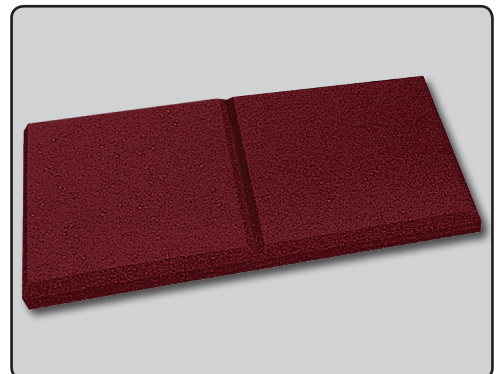

Studiofoam® Acoustical Panels

Studiofoam® Wedgies™ - Overall NRC 0.75

Dimensions	1' x 1'
Thickness	2"
Available Colors	Charcoal Only

Studiofoam® Metro™ - Overall NRC 0.70*

Dimensions	2' x 4'
Thicknesses	2" and 4"
Available Colors	Charcoal, Burgundy & Purple

Studiofoam® T

Dimensions	2' x 2' and 2' x 4'
Thickness	2"
Available Colors	Charcoal Only

Studiofoam® Sonomatt™ - Overall NRC 0.70

Dimensions	2' x 4' and 4' x 8'
Thickness	2"
Available Colors	Charcoal Only

SonoFlat™ Grid

Dimensions	2' x 2'
Thickness	2"
Available Colors	Charcoal, Burgundy & Purple

TruPanels™ - Overall NRC 1.10

Dimensions	2' x 4'
Thickness	3"
Available Colors	Charcoal, Burgundy & Purple

*NRC data shown for 2" thickness.