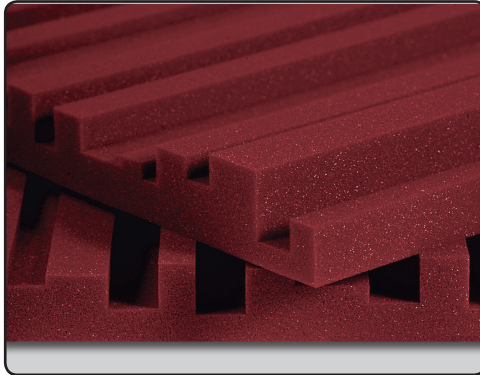

Studiofoam® Acoustical Panels

Studiofoam® Wedgies™ - Overall NRC 0.75

Dimensions	1' x 1'
Thickness	2"
Available Colors	Charcoal Only

Studiofoam® Metro™ - Overall NRC 0.70*

Dimensions	2' x 4'
Thicknesses	2" and 4"
Available Colors	Charcoal, Burgundy & Purple