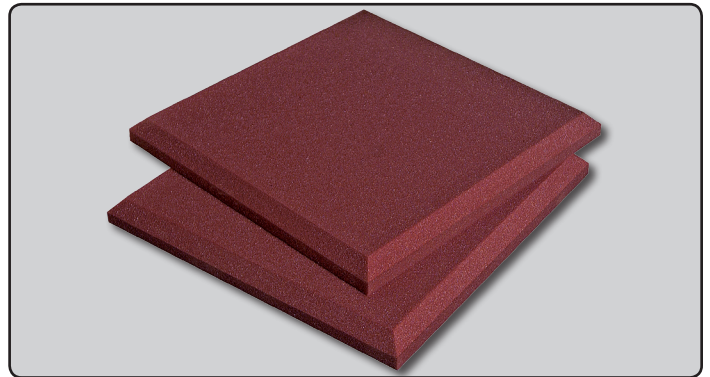

Studiofoam® Wedge - Overall NRC 0.80*

Dimensions	2' x 2' and 2' x 4'
Thicknesses	1", 2", 3" and 4"
Available Colors	Charcoal, Burgundy & Purple

Studiofoam® Pyramid - Overall NRC 0.70*

Dimensions	2' x 2' and 2' x 4'
Thicknesses	2" and 4"
Available Colors	Charcoal, Burgundy & Purple

Studiofoam® DST™ Overall NRC 0.65 (Charcoal DST-114)

Dimensions	2" x 12" x 12"
DST-112	Charcoal Only
DST-114	Charcoal, Burgundy & Purple

SonoFlat™ Panels - Overall NRC 0.95*

Dimensions	1' x 1' and 2' x 2'
Thicknesses	2"
Available Colors	Charcoal, Burgundy & Purple