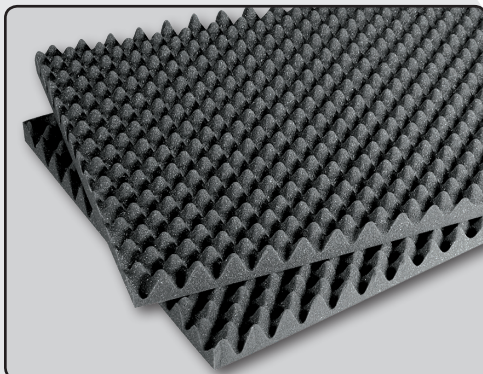

Studiofoam® Sonomatt™ - Overall NRC 0.70

Dimensions	2' x 4' and 4' x 8'
Thickness	2"
Available Colors	Charcoal Only