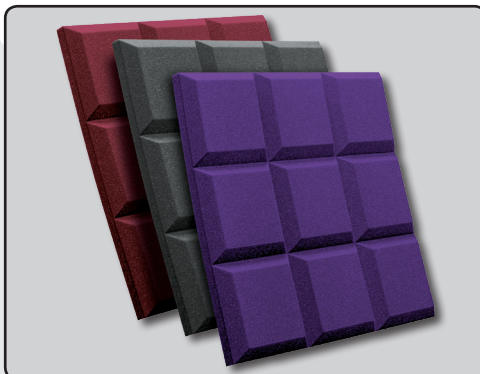

Studiofoam® Acoustical Panels

Studiofoam® Wedgies™ - Overall NRC 0.75

Dimensions	1' x 1'
Thickness	2"
Available Colors	Charcoal Only

Studiofoam® Metro™ - Overall NRC 0.70*

Dimensions	2' x 4'
Thicknesses	2" and 4"
Available Colors	Charcoal, Burgundy & Purple

Studiofoam® T

Dimensions	2' x 2' and 2' x 4'
Thickness	2"
Available Colors	Charcoal Only

Studiofoam® Sonomatt™ - Overall NRC 0.70

Dimensions	2' x 4' and 4' x 8'
Thickness	2"
Available Colors	Charcoal Only