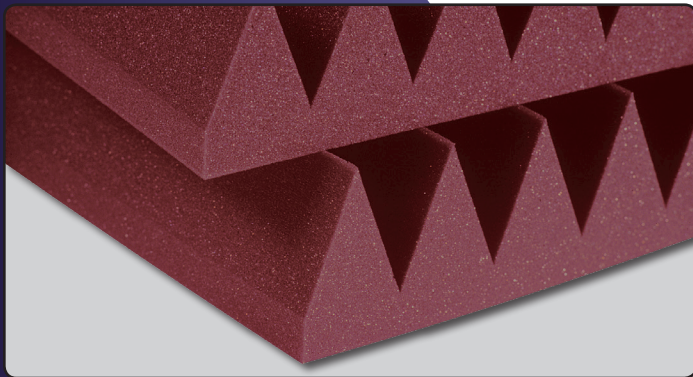

Studiofoam® Acoustical Panels

FEATURES:

- Eliminates Standing Waves And Flutter Echoes
- Reduces Unwanted Reflections
- Decreases Slap-Back And Room Ring
- Studiofoam Can Improve Any Space!
- Precision Surface Profiling

Auralex's famous Studiofoam® acoustical panels are the world standard and are the most cost-effective choice for attaining accurate sound. Millions of recording studios, broadcast facilities, churches, schools and home theaters trust Studiofoam® because of its time-proven performance, longevity and value. Auralex® offers the largest selection of sizes and shapes in the industry, complementing many decors. Our proprietary melamine-free Studiofoam® formula is long-lasting and won't crumble like other brands can.