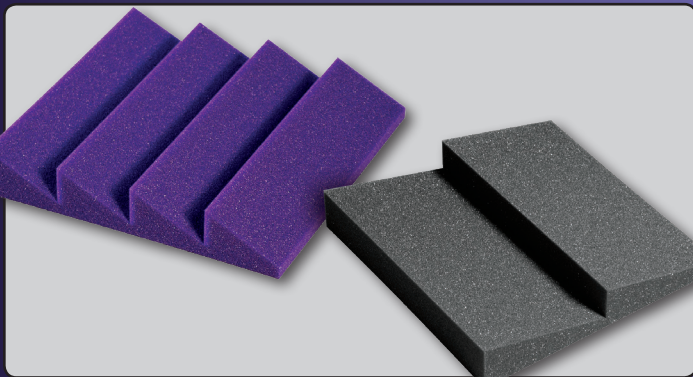

Studiofoam® Acoustical Panels

FEATURES:

- Eliminates Standing Waves And Flutter Echoes
- Reduces Unwanted Reflections
- Decreases Slap-Back And Room Ring
- Studiofoam Can Improve Any Space!
- Precision Surface Profiling

Auralex's famous Studiofoam® acoustical panels are the world standard and are the most cost-effective choice for attaining accurate sound. Millions of recording studios, broadcast facilities, churches, schools and home theaters trust Studiofoam® because of its time-proven performance, longevity and value. Auralex® offers the largest selection of sizes and shapes in the industry, complementing many decors. Our proprietary melamine-free Studiofoam® formula is long-lasting and won't crumble like other brands can.

Studiofoam® Wedge - Overall NRC 0.80*

Dimensions	2' x 2' and 2' x 4'
Thicknesses	1", 2", 3" and 4"
Available Colors	Charcoal, Burgundy & Purple

Studiofoam® Pyramid - Overall NRC 0.70*

Dimensions	2' x 2' and 2' x 4'
Thicknesses	2" and 4"
Available Colors	Charcoal, Burgundy & Purple