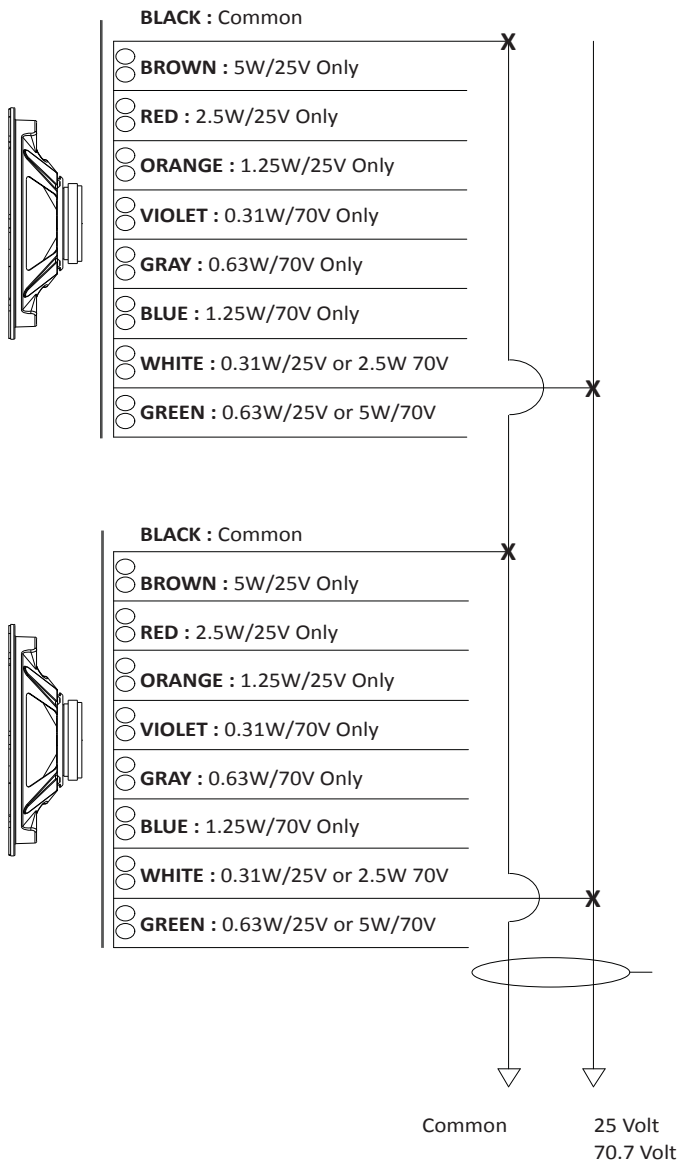

**GENERAL DESCRIPTION**

Quam model **TBLU** is a universal transformer for use with either 25 or 70.7 volt lines. The example shown would supply .312 of a watt to each speaker if the amplifier was connected for 25 volt. Each speaker would be supplied with 2.5 watts if the amplifier was connected for 70.7 volt.

COLOR	25V	70.7V
Black	Common	Common
Brown	5W	<i>Not Used</i>
Red	2.5W	<i>Not Used</i>
Orange	1.25W	<i>Not Used</i>
Violet	<i>Not Used</i>	0.31W
Gray	<i>Not Used</i>	0.63W
Blue	<i>Not Used</i>	1.25W
White	0.31W	2.5W
Green	0.63W	5W

\*NOTE: Unused transformer taps must be insulated from each other and ground.

Transformer color codes shown are for Quam model TBLU.

If system is 25 Volt: Connect to power amplifier 25 Volt output terminal