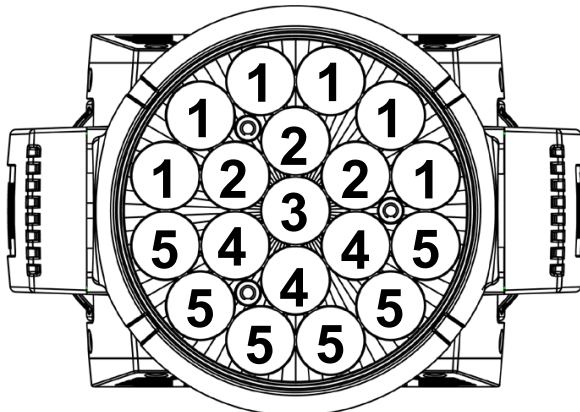

DMX Values (Cont.)

56CH (Cont.)	Channel	Function	Value	Percent/Setting
			000↻ 009	No function
			010↻ 014	Blackout during pan/tilt
			015↻ 019	No function
			020↻ 024	No function
			025↻ 029	No function
			030↻ 034	No function
			035↻ 039	No function
			040↻ 044	No function
			045↻ 049	No function
			050↻ 054	Pan reset (5 s activation delay)
			055↻ 059	Tilt reset (5 s activation delay)
			060↻ 064	Zoom reset (5 s activation delay)
			065↻ 069	No function
			070↻ 074	All reset (5 s activation delay)
			075↻ 079	No function
			080↻ 084	Pan/Tilt movement reverse (5 s activation delay)
	56	Control	085↻ 089	Pan movement reverse (5 s activation delay)
			090↻ 094	Tilt movement reverse (5 s activation delay)
			095↻ 099	Disable Pan movement reverse (5 s activation delay)
			100↻ 104	Disable Tilt movement reverse (5 s activation delay)
			105↻ 109	Disable Pan/Tilt movement reverse (5 s activation delay)
			110↻ 114	No function
			115↻ 119	No function
			120↻ 124	Economy fan (5 s activation delay)
			125↻ 129	Full fan (5 s activation delay)
			130↻ 134	Auto fan (5 s activation delay)
			135↻ 139	Fast dimmer curve (5 s activation delay)
			140↻ 144	Smooth dimmer curve (5 s activation delay)
			145↻ 255	No function

Rogue™ R2 Wash Zone Selection for DMX Control