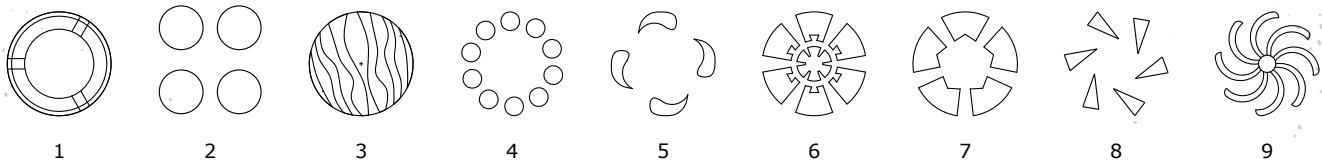

Optical

Light Source: 1* 30W high-output white LED +76* RGB 3-in-1 SMD5050 LEDs (rings)

Beam Angle: 4.7°

CCT = 6500K

Luminous Intensity:
63,163 Lux @ 1M
9,480 Lux @ 2.5M
2,185 Lux @ 5M

Weight + Dimensions

Width: 10.5" (265 mm)
Depth: 6.6" (168 mm)
Height: 11.9" (301 mm)

100-240VAC, 50-60 Hz

Power Consumption:
84W, 1.11A, PF: .66

Fuse: 2A, 250V

Movement

Pan: 540/630°
(8-16 bit resolution)

Tilt: 200 degree (8-16 bit resolution)

9 Color Wheel + Open

- Open
- Red
- Green
- Blue
- Yellow
- Orange
- Magenta
- Light Green
- Purple
- Cyan

Light Source: 1* 60W RGBW 4-in-1 LED +60* RGB 3-in-1 SMD5050 LEDs (rings)

9 Gobos + Open

Photometric Data

Distance: 1m 2.5m 5m
 Diameter: 3.4" (8.5 cm) 8.4" (21.2 cm) 16.7" (42.3 cm)

Luminous Intensity:

Beam	1m lux	1m fc	2.5m lux	2.5m fc	5m lux	5m fc
4.7°	63,163	5,868.1	9,480	880.8	2,185	203