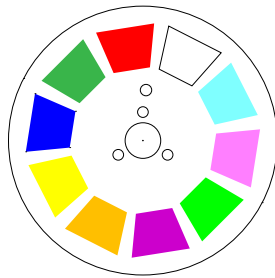

Optical

Light Source: 1* 30W high-output white LED +76* RGB 3-in-1 SMD5050 LEDs (rings)

Beam Angle: 4.7°

CCT = 6500K

Luminous Intensity:
63,163 Lux @ 1M
9,480 Lux @ 2.5M
2,185 Lux @ 5M

Weight + Dimensions

Width: 10.5" (265 mm)
Depth: 6.6" (168 mm)
Height: 11.9" (301 mm)

100-240VAC, 50-60 Hz

Power Consumption:
84W, 1.11A, PF: .66

Fuse: 2A, 250V

Movement

Pan: 540/630°
(8-16 bit resolution)

Tilt: 200 degree (8-16 bit resolution)

9 Color Wheel + Open

- Open
- Red
- Green
- Blue
- Yellow
- Orange
- Magenta
- Light Green
- Purple
- Cyan

Light Source: 1* 60W RGBW 4-in-1 LED +60* RGB 3-in-1 SMD5050 LEDs (rings)

9 Gobos + Open

Photometric Data

Distance: 1m 2.5m 5m
 Diameter: 3.4" (8.5 cm) 8.4" (21.2 cm) 16.7" (42.3 cm)

Luminous Intensity:

Beam	1m lux	1m fc	2.5m lux	2.5m fc	5m lux	5m fc
4.7°	63,163	5,868.1	9,480	880.8	2,185	203