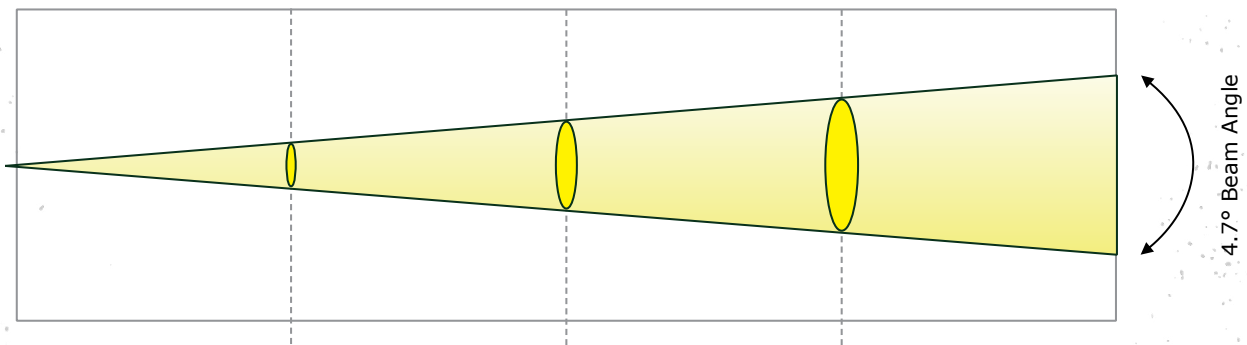

Optical

Light Source: 1* 30W high-output white LED +76* RGB 3-in-1 SMD5050 LEDs (rings)

Beam Angle: 4.7°

CCT = 6500K

Luminous Intensity:
63,163 Lux @ 1M
9,480 Lux @ 2.5M
2,185 Lux @ 5M

Weight + Dimensions

Width: 10.5" (265 mm)
Depth: 6.6" (168 mm)
Height: 11.9" (301 mm)

100-240VAC, 50-60 Hz

Power Consumption:
84W, 1.11A, PF: .66

Fuse: 2A, 250V

Movement

Pan: 540/630°
(8-16 bit resolution)

Tilt: 200 degree (8-16 bit resolution)

9 Color Wheel + Open

- Open
- Red
- Green
- Blue
- Yellow
- Orange
- Magenta
- Light Green
- Purple
- Cyan

Light Source: 1* 60W RGBW 4-in-1 LED +60* RGB 3-in-1 SMD5050 LEDs (rings)

9 Gobos + Open

Photometric Data

Distance: 1m 2.5m 5m
 Diameter: 3.4" (8.5 cm) 8.4" (21.2 cm) 16.7" (42.3 cm)

Luminous Intensity:

Beam	1m lux	1m fc	2.5m lux	2.5m fc	5m lux	5m fc
4.7°	63,163	5,868.1	9,480	880.8	2,185	203