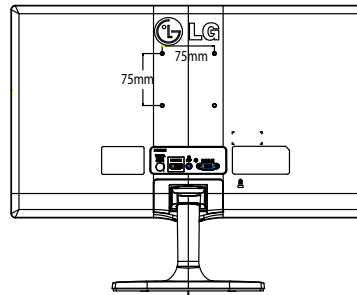

22MC57HQ-P