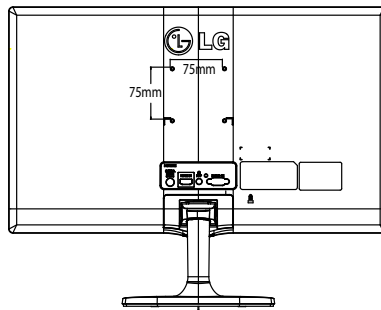

23MP57HQ-P