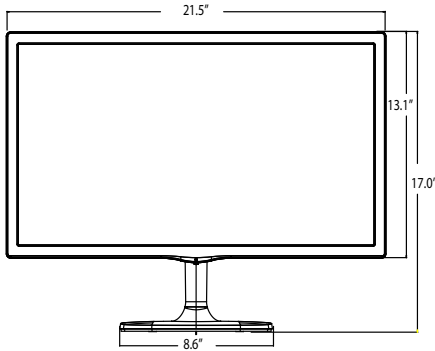

23MP57HQ-P