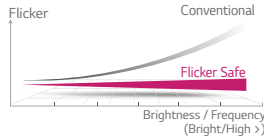

Flicker SAFE FLICKER-SAFE

LG's Flicker-Safe technology protects users' eyes from fatigue by reducing flickering to almost zero

READER MODE

With a touch of a button, Reader Mode allows the reduction of blue light emissions that can be harmful to the eyes.

VS

LG obtained TUV "flicker free" certification

22MC57HQ-P

23MP57HQ-P

24MC57HQ-P

Rear Jack Pack