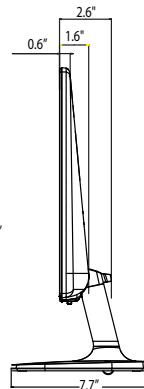

24MC57HQ-P