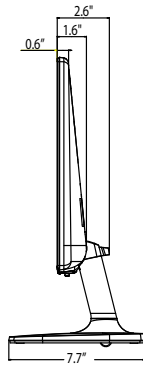

22MC57HQ-P