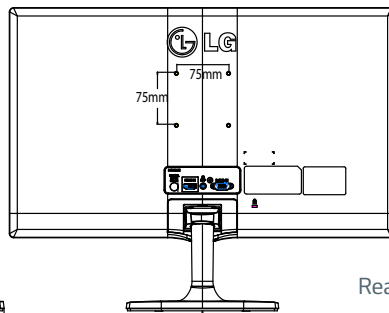

24MC57HQ-P