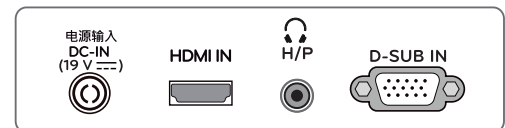

Rear Jack Pack