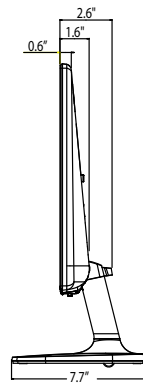

23MP57HQ-P