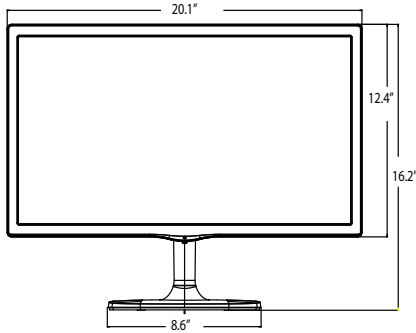

22MC57HQ-P