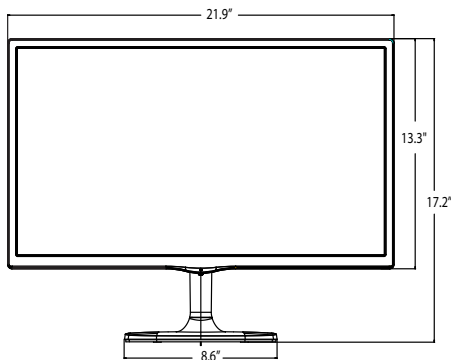

24MC57HQ-P