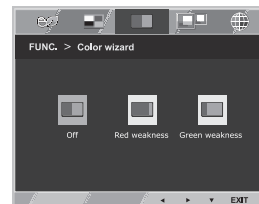

READER MODE

- With a touch of a button, Reader Mode allows the reduction of blue light emissions that can be harmful to the eyes.

COLOR WIZARD

- Improves vision impaired viewers to adjust the RED and GREEN levels accordingly to easily distinguish colors.

Convenient Enhanced Usability

COLOR CLONING

Color Cloning APP helps you to match the color quality and brightness between two LG monitors that are connected to the same PC.

SUPER PLUS RESOLUTION

Image distortion is unpleasant but it can also obscure important details in your work. Help solve this problem with Super Resolution, a revolutionary technology that decreases blur and picture degradation.

4-SCREEN SPLIT

Efficiently run several programs and have multiple active windows on the screen at the same time.

COLOR WIZARD

Improves the vision impaired viewing experience by adjusting the RED and GREEN levels accordingly to easily distinguish colors.