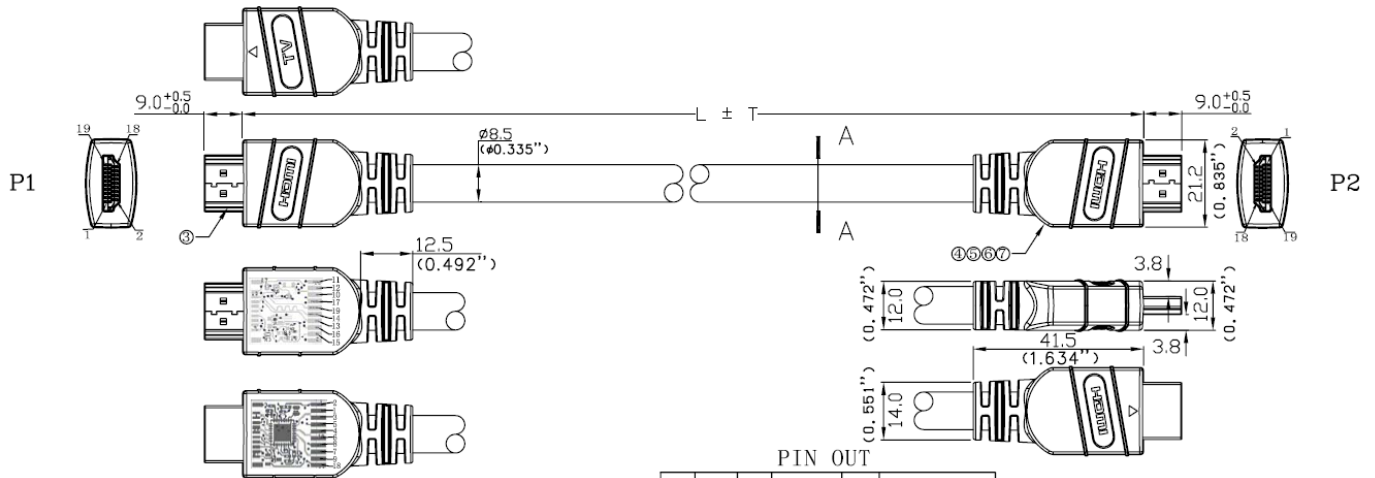

Conductor:

Conductor type:	26AWG (7/0.16 TC)
Drain Wire:	26AWG (7/0.16 TC)

Connector (2):

Connector Type :	19 Pin HDMI Male
Housing:	Black
Plating:	Gold Flashed
Chip:	Redmere (1692 FW Rev0.2)

Overall Cable Construction:

Braided Shield:	Aluminum magnesium Braid 16/9/0.12 (65% Coverage)
Foil Shield:	Aluminum Mylar Wrap (100% Coverage)
Drain Wire:	26AWG (7/0.16 BC)
Jacket:	Black PVC CL3 O.D. (8.5mm ±0.2)

Specifications: Active High Speed HDMI Cable