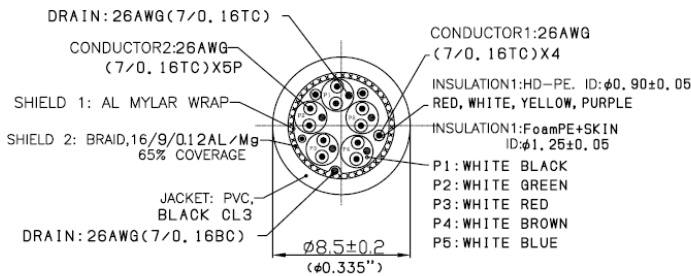

Specifications: Active High Speed HDMI Cable

PIN OUT

P1	PCBA (1692)	PCBA PIN	Wire Color	P2	SIGNAL NAME
1		1	Red	1	TMDS Data2+
3		3	White	3	TMDS Data2-
2		2	Drain	2	TMDS Data2 Shield
4		4	Brown	4	TMDS Data1+
6		6	White	6	TMDS Data1-
5		5	Drain	5	TMDS Data1 Shield
7		7	Blue	7	TMDS Data0+
9		9	White	9	TMDS Data0-
8		8	Drain	8	TMDS Data0 Shield
10		10	Green	10	TMDS Clock+
12		12	White	12	TMDS Clock-
11		11	Drain	11	TMDS Clock- Shield
13		13	Red	13	CEC
14		14	Black	14	UTILITY
19		19	White	19	Hot Plug Detect
17		17	Drain	17	DDC/CED Ground
15		15	Yellow	15	SCL
16		16	Violet	16	SDA
18		18	White	18	+5V Power
Shell		Shell	Drain	Shell	

Part Number	Description	Weight (lbs)
41367	50ft Active High Speed HDMI Cable	3.42
41368	75ft Active High Speed HDMI Cable	6.28

CABLES TO GO

Cables To Go
3555 Kettering Blvd.
Moraine, OH 45439
Phone: 800.287.2843
www.c2g.com

Follow Us