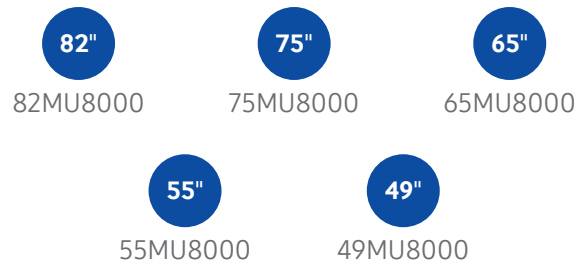

SIZE CLASS

The Samsung MU8000 Ultra HDTV redefines the viewing experience that produces over a billion colors with 4K Color Drive Extreme and a High Dynamic Range (HDR) picture. Our new Smart TV user-interface (UI), the new Smart Remote Controller with voice navigation capability provides faster access to your favorite streaming content choices and more.

KEY FEATURES

PICTURE QUALITY

- 4K Color Drive Extreme
- 4K HDR Extreme
- Triple Black
- MR 240¹
- 4K Ultra High Definition

DESIGN

- 360° Design
- Clean Cable Solution

SMART FEATURES

- Quad-Core Processor
- Apps and Games
- Web Browser

SMART CONNECTIVITY

- TV to Mobile / Mobile to TV Mirroring

SMART INTERACTION

- Voice Control

CONNECTIONS

- 4 HDMI Connections²
- 3 USB Connections
- 802.11 AC Built-In Wi-Fi
- Bluetooth® LE
- RS232C Control

AUDIO

- Dolby® Digital Plus
- DTS® Premium Sound | 5.1™ Decoding
- 40 Watt 2.1 Channel

INCLUDED ACCESSORIES

- Smart Remote Control
- One Connect Mini

INDUSTRY CERTIFICATIONS

- 4K Ultra HD Connected

¹49MU8000 features MR120

²HDMI – CEC (Consumer Electronics Control) facilitates convenient control functions with compatible devices