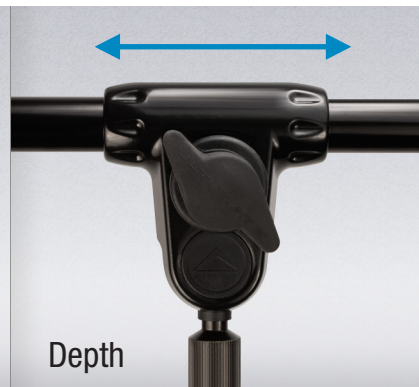

## Microphone Boom Arm Adapter & Ulti-Boom for Use with AX-48 Pro Keyboard Stand

Have you ever wished your keyboard stand & mic stand were the same stand? Tired of trying to figure out where to put your mic stand when playing keyboards? This extremely convenient boom adapter & boom arm is for use with the APEX AX-48 Pro keyboard stand, is easy to install, and includes the Ulti-Boom mic boom arm!

### Apex 48 Pro Mic Threaded Adapter

Threaded Adapter is an adapter that fits into the accessory space at the top of your APEX AX-48 Pro keyboard stand.

### Four Degrees of Freedom

Telescoping mic boom tilts, pans, rotates, retracts and extends with one-touch adjustment. Adjusting telescoping arm is easy with the quick release lever.