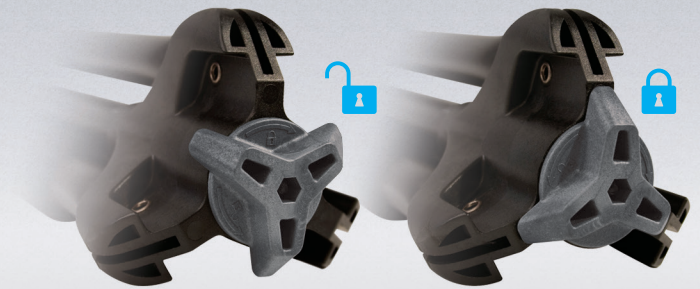

## Genesis® Series GS-1000 Pro

Genesis® Series guitar stands from Ultimate Support deliver innovative features and performance in a road ready package. Each model offers our patented leg-locking system for stability. The protective padding on the legs is designed to prevent damage to the finish on your guitar. Whether you're looking for a quality stand for your acoustic, electric, bass guitar, or even your favorite combo amp; there's a Genesis Series stand for you!

### Self-Closing Stand

Place your guitar into the cradle of the stand and watch the self-closing security gate engage your guitar, safely securing it.

### Height-Adjustable

Easily adjust the height of your stand to fit electric, acoustic or electric base guitars.

### Portable

One of the most noticed features of the Genesis Series Guitar stands is their compact design, which allows for efficient storage and transport. This is possible because the legs fold up, not down, and lock in place.