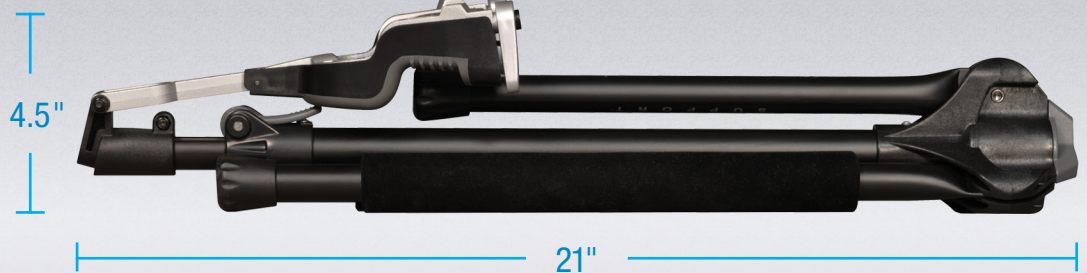

Portable

One of the most noticed features of the Genesis Series Guitar stands is their compact design, which allows for efficient storage and transport. This is possible because the legs fold up, not down, and lock in place.

GS-1000 Pro Specs

- Part Name: GS-1000 Pro
- Part Number: 17600
- Security Gate: Self-closing
- Set Up Height: 33.5" - 45.5"
- Folded Size: 4.5" x 21"
- Weight: 3.5 lbs.

R. 1, 07/20/17, 1S-ULT-GS-1000 Pro