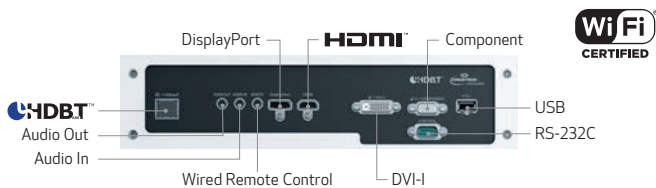

CONNECTABILITY

WHAT'S IN THE BOX

- Projector
- Lens Cap
- Power Cord
- Projector Remote Controller RS-RC07 (includes two AA batteries)
- Important Information (book)
- User's Manual (CD-ROM)
- Warranty Card

^{*1} There are three light modes: Normal, Quiet 1 and Quiet 2. The luminance values for modes other than Normal are calculated and are not guaranteed as specifications. ^{*2} When standard RS-SLO1ST projection lens used. ^{*3} When image mode is set to Presentation. ^{*4} All white: all black. When the iris function is set to "Close 9." ^{*5} These projectors include a DICOM Simulation Mode. They have not been cleared or approved for medical diagnosis and should not be used for these purposes. ^{*6} Supports image signals equivalent to the HDMI terminal. ^{*7} This is an estimated value, actual hours may vary depending on usage and environment. This is not a guarantee of the life span of individual laser diodes. ^{*8} This value does not guarantee the service life. ^{*9} RS-CL15 and RS-CL17 are used together to mount a projector on a ceiling.

These products have not been tested for compliance with the performance standards for laser products under 21 CFR Part 1040. The products are not, and may not be, offered for sale or sold or leased in the United States until performance standard certifications have been completed.

© 2018 Canon U.S.A., Inc. All rights reserved. Not responsible for typographical errors. Specifications subject to change without notice. Products not shown to scale. Certain images and effects are simulated. Canon and REALiS are registered trademarks of Canon Inc. in the United States and may also be trademarks or registered trademarks in other countries. DICOM is the registered trademark of the National Electrical Manufacturers Association for its standards publications relating to digital communications of medical information. HDBaseT™ and the HDBaseT Alliance logo are trademarks of the HDBaseT Alliance. HDMI, the HDMI logo and High-Definition Multimedia Interface are registered trademarks or trademarks of HDMI Licensing, LLC in the United States and/or other countries. Wi-Fi and the Wi-Fi CERTIFIED logo are registered trademarks of the Wi-Fi Alliance. All other products and brand names may be registered trademarks, trademarks or service marks of their respective owners in the United States and/or other countries.

REALiS WUX7000Z	ITEM CODE: 2502C002	UPC CODE: 013803307184
REALiS WUX6600Z	ITEM CODE: 2501C002	UPC CODE: 013803307177
REALiS WUX5800Z	ITEM CODE: 2500C002	UPC CODE: 013803305739