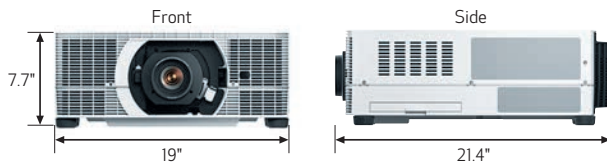

SPECIFICATIONS

PROJECTION SYSTEM	
Imaging Device	0.71" LCOS Reflective Panels x3
Aspect Ratio	16:10
Native Resolution	1920 x 1200 (WUXGA)
Brightness	WUX7000Z: 7000/4900/3500 Lumens^{*1,2,3}, WUX6600Z: 6600/4620/3300 Lumens^{*1,2,3}, WUX5800Z: 5800/4060/2900 Lumens^{*1,2,3}
Contrast	4000:1^{*4}
Digital Keystone	V: ±20°, H: ±20°
Uniformity	90%^{*2}
IMAGE ADJUSTMENTS	
Image Mode	Standard, Presentation, Dynamic, Vivid Photo, Video, Cinema, Photo/sRGB, User 1 - 5 (WUX7000Z)/User 1 - 4 (WUX6600Z)/User 1 - 3 (WUX5800Z), DICOM SIM^{*5}
Color Adjustment	Color Level, Color Balance, Color Temperature, Gain (R,G,B), Offset (R,G,B)
Screen Color Correction	Normal/Greenboard/Adjust (custom)
Mounting	360°
Adjustment Feet	4x, Extension Length: 14.6mm, Maximum angle of inclination: ±1.8°
INPUT SIGNALS	
Scanning Frequency	H: 15.625kHz - 75kHz, V: 24Hz - 60Hz
Analog PC Input	WUXGA, UXGA, WSXGA+, SXGA+, WXGA+, FWXGA, WXGA, SXGA, XGA, SVGA, VGA
Digital PC Input	WUXGA, UXGA, WSXGA+, SXGA+, WXGA+, FWXGA, WXGA, SXGA, XGA, SVGA, VGA
DisplayPort	1080p, 1080i, 720p, 576p, 576i, 480p, 480i^{*6}
Component Video Input	1080p, 1080i, 720p, 576p, 576i, 480p, 480i
Dot Clock	162MHz (maximum)
LIGHT SOURCE	
Type	Blue Laser Diode, Yellow Phosphor
Life	Up to 20,000 Hours^{*7}

DIMENSIONS