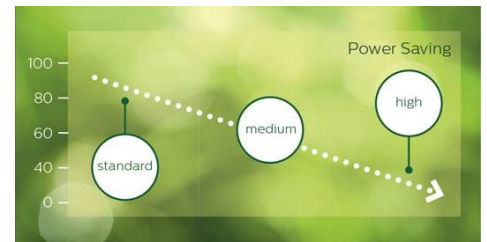

SmartPower

The backlight intensity can be controlled and pre-set by the system to reduce the power consumption by up to 50%, which saves substantially on energy costs.