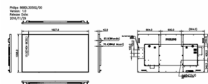

Operating conditions

- Altitude: 0 ~ 3000 m
- Temperature range (operation): 0 ~ 40 °C
- Temperature range (storage): -20 ~ 60 °C
- Relative humidity: 20 ~ 80 (operation), 10 - 90%(storage) %
- MTBF: 50,000 hour(s)

Power

- Mains power: 100 ~ 240 VAC, 50 ~ 60 Hz
- Consumption (On mode): 302 W
- Standby power consumption: <0.5W
- Power Saving Features: Smart Power

Sound

- Built-in speakers: 2 x 10W RMS

Accessories

- Included accessories: AC Power Cord, RS232 cable, Remote Control, Batteries for remote control, Quick start guide, HDMI cable, IR sensor cable (1.8M)
- Optional accessories: Table top stand
- Included Accessories: RS232 daisy-chain cable, USB Cover and screw x1

Multimedia Applications

- USB Playback Video: MKV, MP4, MPEG, MPG, TS, VOB, WMV, ASF, AVI, DAT, FLV, MOV, TRP, WEBM
- USB Playback Picture: BMP, JPEG, JPG, PNG
- USB Playback Audio: AAC, M4A, MP3, WMA

Miscellaneous

- Warranty: 3 year warranty
- On-Screen Display Languages: Arabic, Simplified Chinese, Traditional Chinese, English, French, German, Italian, Polish, Russian, Spanish, Turkish, Japanese, Czech, Danish, Dutch, Finnish, Norwegian, Portuguese, Swedish
- Regulatory approvals: CE, UL/cUL, CB, FCC, Class B, BSMI, CCC, EAC, EMF, EnergyStar 7.0, PSB

Internal Player

- Storage: 8GB eMMC
- CPU: Quad Core Full HD
- Memory: 2GB DDR3

Issue date 2018-02-01

Version: 5.2.1

12 NC: 8670 001 42309
EAN: 87 12581 74360 4

© 2018 Koninklijke Philips N.V.
All Rights reserved.

Specifications are subject to change without notice.
Trademarks are the property of Koninklijke Philips N.V.
or their respective owners.

www.philips.com