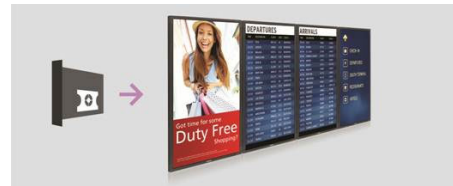

OPS Insert

Turn your display into an all-in-one digital signage solution and create a display network which is connected, intelligent and secure. Open Pluggable Specification (OPS) is an industry standard slot into which you can add an OPS-standardized media player. This cable free solution gives you the ability to install, use or maintain your hardware whenever you need.