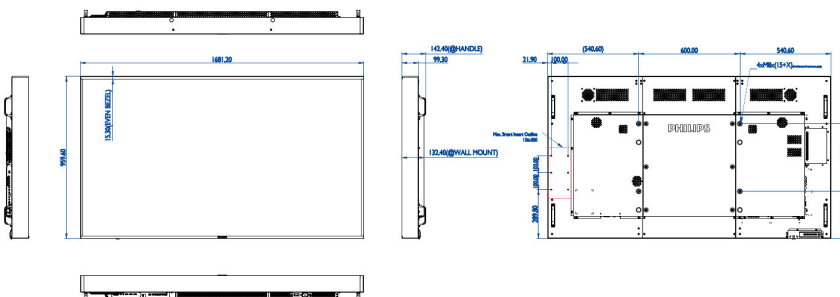

Sound

- Built-in speakers: 2 x 10W RMS

Operating conditions

- Temperature range (operation): 5 ~ 40 °C
- Temperature range (storage): -20 ~ 60 °C
- Relative humidity: 20 ~ 80 %
- MTBF: 50,000 hour(s)
- Altitude: 0 ~ 3000 m

Accessories

- Included accessories: AC Power Cord, Batteries for remote control, Quick start guide, Remote Control, User manual on CD-ROM, RS232 cable, HDMI cable
- Optional accessories: HDBaseT OPS Receiver (CRD25), IR Light Motion Sensor (CRD41)

Miscellaneous

- On-Screen Display Languages: English, French, German, Italian, Polish, Russian, Spanish, Turkish, Simplified Chinese, Traditional Chinese, Arabic, Japanese, Portuguese
- Regulatory approvals: CE, UL/cUL, CCC, C-Tick, RoHS, GOST, FCC, Class A
- Warranty: 3 year warranty

Multimedia Applications

- USB Playback Audio: AAC, AIF, AIFF, ASF, LPCM, M3U, M4A, MP3, MP4, WAV, WMA
- USB Playback Picture: BMP, GIF, JPEG, JPG
- USB Playback Video: M2TS, M4V, MK3D, MKV, MP4, MPEG, MPG, MTS, TS, TTS, VOB, WMV

Supported Display Resolution

• Computer formats

Resolution	Refresh rate
1024 x 768	60Hz
1280 x 1024	60Hz
1280 x 768	60Hz
1280 x 800	60Hz
1360 x 768	60Hz
1600 x 1200	60Hz
1920 x 1080	60Hz
1920 x 1200	60Hz
3840 x 2160	30Hz
3840 x 2160	60Hz
640 x 480	60, 67, 72, 75Hz
720 x 400	70Hz
800 x 600	60, 72, 75Hz

• Video formats

Resolution	Refresh rate
1080i	25, 30Hz
1080p	50, 60Hz
3840 x 2160	30Hz
3840 x 2160	60Hz
480i	30, 60Hz
480p	60Hz
576i	25, 50Hz
576p	50Hz
720p	50, 60Hz

Issue date 2017-05-01

Version: 1.0.1

12 NC: 8670 001 45634
EAN: 87 12581 74653 7

© 2017 Koninklijke Philips N.V.
All Rights reserved.

Specifications are subject to change without notice.
Trademarks are the property of Koninklijke Philips N.V.
or their respective owners.

www.philips.com