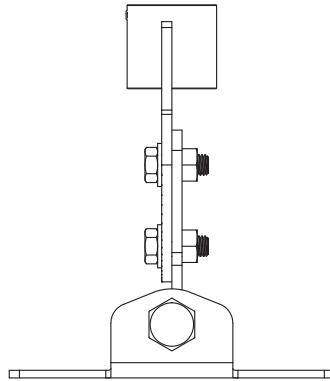

Tilt adjustments are made at the side of the speaker adapter plate, Pan-adjustments are made at the tube extension coupler and the roll feature is adjusted between the mount and the tube extension. The MM-3RDX-18 tube coupler provides a pathway for signal wire and a safety cable to pass through the tube extension to the terminal block. This makes for a clean, safe and predictable method for installing and aiming ceiling speakers.

# MM-3RDX-120

CEILING SPEAKER MOUNT WITH 3 AXES OF ADJUSTMENTS

MULTIMOUNT®

## DIMENSIONS

Front View

Side View

Bottom View

Secure to overhead  
Structure with 1-1/2" diameter pipe

Rated for indoor use.

**ALWAYS INSTALL SAFETY CABLES**

**WARNING:** Mounting and/or suspension of audio and video equipment requires experienced professionals. Improperly installed loudspeakers can result in property damage, personal injury and/or liability to the installing contractor.