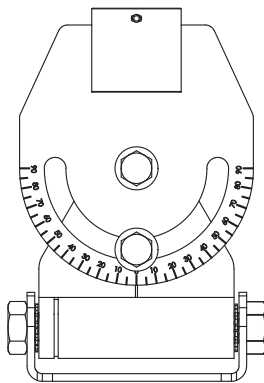

MM-3RDX-120

CEILING SPEAKER MOUNT WITH 3 AXES OF ADJUSTMENTS

MULTIMOUNT®

DIMENSIONS

Front View