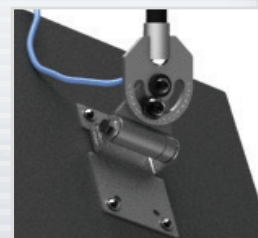

# 120 lb. WLL

CEILING SPEAKER MOUNT WITH 3 AXES OF ADJUSTMENTS

MULTIMOUNT®

The MM-3RDX-120 is an adjustable ceiling speaker mount that provides pan, tilt & roll adjustments. It supports and aims speakers that are equipped with either the 2 X4-1/4 or the 2-3/4" X 5" 4-point mounting pattern.

Tilt adjustments are made at the side of the speaker adapter plate, Pan-adjustments are made at the tube extension coupler and the roll feature is adjusted between the mount and the tube extension. The MM-3RDX-18 tube coupler provides a pathway for signal wire and a safety cable to pass through the tube extension to the terminal block. This makes for a clean, safe and predictable method for installing and aiming ceiling speakers.