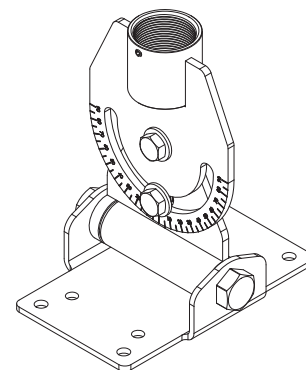

Tilt adjustments are made at the side of the speaker adapter plate, Pan-adjustments are made at the tube extension coupler and the roll feature is adjusted between the mount and the tube extension. The MM-3RDX-18 tube coupler provides a pathway for signal wire and a safety cable to pass through the tube extension to the terminal block. This makes for a clean, safe and predictable method for installing and aiming ceiling speakers.

## DIMENSIONS

Front View

Side View

Bottom View

Secure to overhead  
Structure with 1-1/2" diameter pipe

Rated for indoor use.

**ALWAYS INSTALL SAFETY CABLES**

**WARNING:** Mounting and/or suspension of audio and video equipment requires experienced professionals. Improperly installed loudspeakers can result in property damage, personal injury and/or liability to the installing contractor.