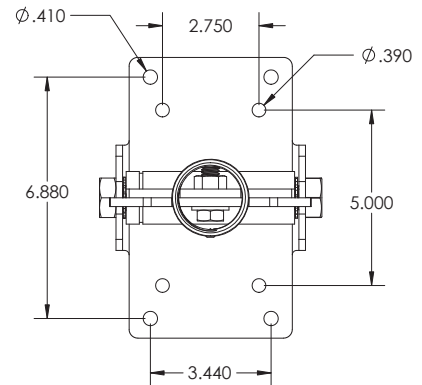

## DIMENSIONS

Front View

Side View

Bottom View

Secure to overhead  
Structure with 1-1/2" diameter pipe

Rated for indoor use.

**ALWAYS INSTALL SAFETY CABLES**

**WARNING:** Mounting and/or suspension of audio and video equipment requires experienced professionals. Improperly installed loudspeakers can result in property damage, personal injury and/or liability to the installing contractor.