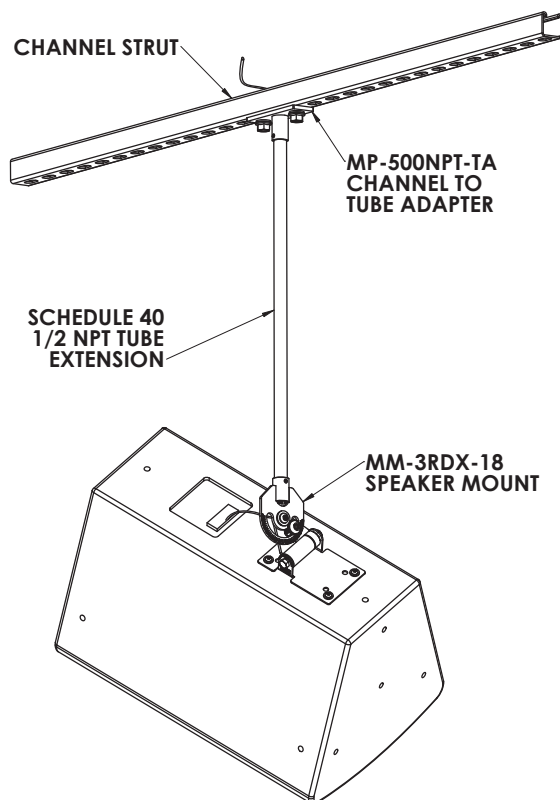

# 120 lb. WLL

CEILING SPEAKER MOUNT WITH 3 AXES OF ADJUSTMENTS

MULTIMOUNT®

The MM-3RDX-120 is an adjustable ceiling speaker mount that provides pan, tilt & roll adjustments. It supports and aims speakers that are equipped with either the 2 X4-1/4 or the 2-3/4" X 5" 4-point mounting pattern.

Tilt adjustments are made at the side of the speaker adapter plate, Pan-adjustments are made at the tube extension coupler and the roll feature is adjusted between the mount and the tube extension. The MM-3RDX-18 tube coupler provides a pathway for signal wire and a safety cable to pass through the tube extension to the terminal block. This makes for a clean, safe and predictable method for installing and aiming ceiling speakers.

## OPTIONAL ACCESSORIES:

- ▶ Ceiling Attachments - See Datasheet
- ▶ Pipe Extensions - See Datasheet

## DIMENSIONS

Front View

Side View

Bottom View

Secure to overhead  
Structure with 1-1/2" diameter pipe

Rated for indoor use.

**ALWAYS INSTALL SAFETY CABLES**

**WARNING:** Mounting and/or suspension of audio and video equipment requires experienced professionals. Improperly installed loudspeakers can result in property damage, personal injury and/or liability to the installing contractor.