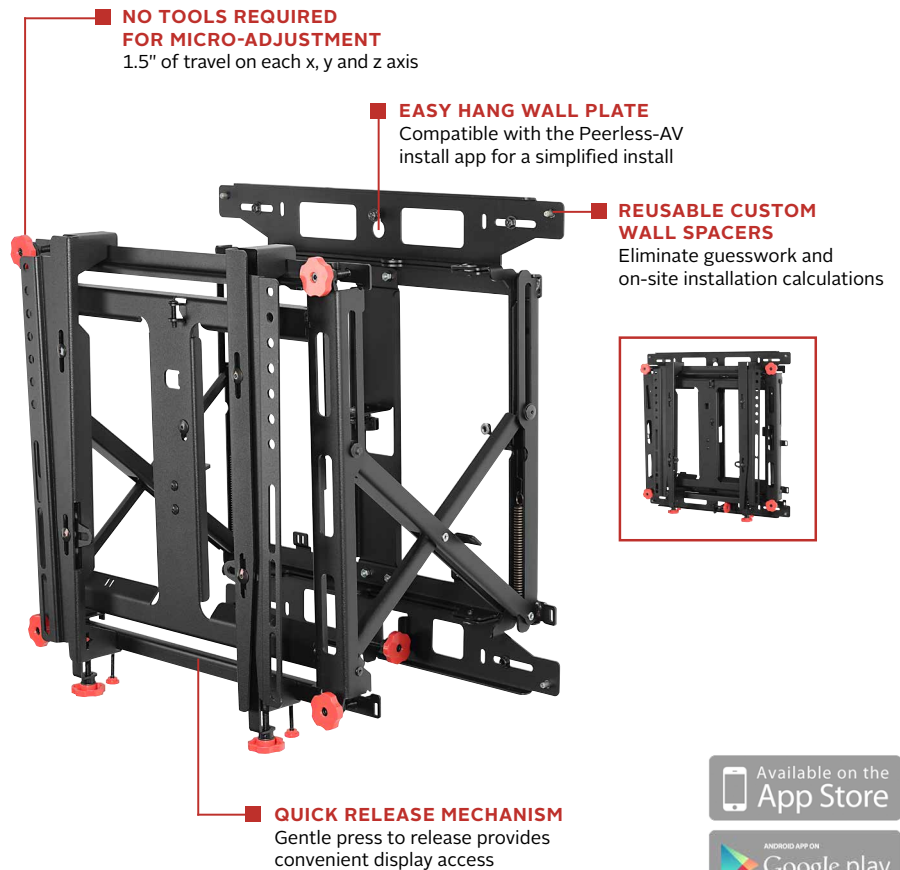

DS-VW775-QR

Display size
46"-60"

Max load
125lb (56.8kg)

SMARTMOUNT.

Supreme Full Service Video Wall Mount with Quick Release

FOR 46" TO 60" DISPLAYS

Peerless-AV's Supreme Full Service Video Wall Mount with Quick Release raises the bar of excellence with an enhanced feature set centered on ease of install and display alignment. With the addition of tool-less lateral micro-adjustment, the Supreme offers 1.5" of fine tune adjustment on each of the X, Y and Z axis. Serviceability is easier than ever before, with a gentle press to release, any display in the video wall configuration can be quickly extended for maintenance. Reusable spacers can be used for both portrait and landscape applications resulting in a faster install and lower cost. Enhanced cable management allows the cables to effortlessly travel in and out with the display, preventing them from getting pinched or pulled loose when extended.

With the addition of toolless lateral adjustment, the Supreme offers more micro-adjustment than ever before.

Additional Features

- ✓ Accommodates displays in landscape and portrait orientation
- ✓ Integrated cable management allow cables to move in and out with the display
- ✓ Modular mount for unlimited video wall display configurations
- ✓ Security hardware option deters tapering and theft
- ✓ Compatible up to VESA® 400 x 400mm; Please see the accessory list for 600 x 400mm compatible adaptors

info@peerless-av.com
peerless-av.com

peerless-AV®

DS-VW775-QR SmartMount® Supreme Full Service Video Wall Mount with Quick Release for 46" -60" Displays

Product Specifications

	DIMENSIONS (W x H x D)	PRODUCT WEIGHT	LOAD CAPACITY	FINISH	AVAILABLE COLORS
DS-VW775-QR	21.25" x 21.47" x 3.90" - 13.81" (540 x 545 x 99 - 351mm)	29lb (13.2kg)	125lb (56.8kg)	Powder coat, textured	Black