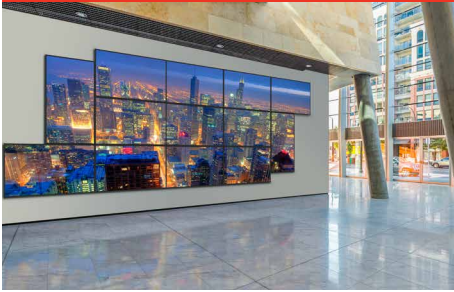

DS-VW775-QR

Display size
46"-60"

Max load
125lb (56.8kg)

SMARTMOUNT.

Supreme Full Service Video Wall Mount with Quick Release

FOR 46" TO 60" DISPLAYS

Peerless-AV's Supreme Full Service Video Wall Mount with Quick Release raises the bar of excellence with an enhanced feature set centered on ease of install and display alignment. With the addition of tool-less lateral micro-adjustment, the Supreme offers 1.5" of fine tune adjustment on each of the X, Y and Z axis. Serviceability is easier than ever before, with a gentle press to release, any display in the video wall configuration can be quickly extended for maintenance. Reusable spacers can be used for both portrait and landscape applications resulting in a faster install and lower cost. Enhanced cable management allows the cables to effortlessly travel in and out with the display, preventing them from getting pinched or pulled loose when extended.

With the addition of toolless lateral adjustment, the Supreme offers more micro-adjustment than ever before.

Additional Features

- ✓ Accommodates displays in landscape and portrait orientation
- ✓ Integrated cable management allow cables to move in and out with the display
- ✓ Modular mount for unlimited video wall display configurations
- ✓ Security hardware option deters tapering and theft
- ✓ Compatible up to VESA® 400 x 400mm; Please see the accessory list for 600 x 400mm compatible adaptors