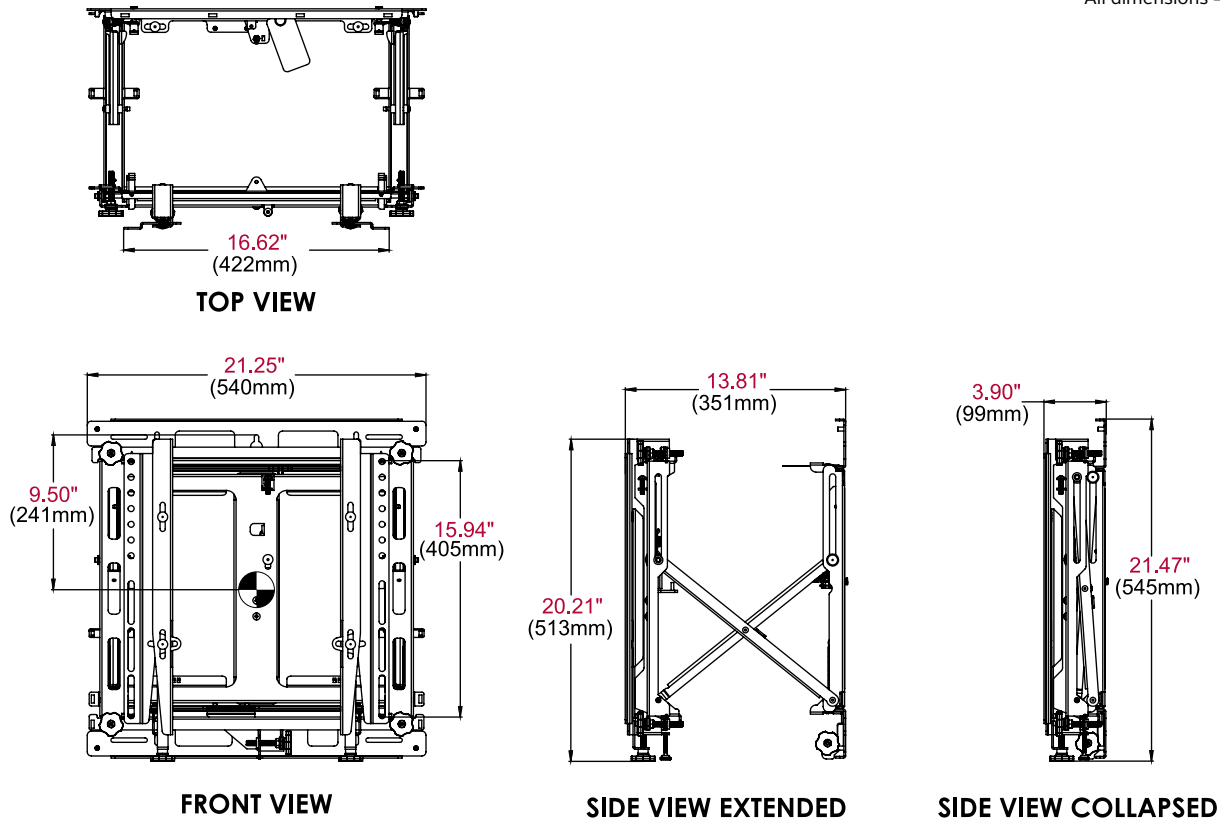

DS-VW775-QR SmartMount® Supreme Full Service Video Wall Mount with Quick Release for 46" -60" Displays

Product Specifications

	DIMENSIONS (W x H x D)	PRODUCT WEIGHT	LOAD CAPACITY	FINISH	AVAILABLE COLORS
DS-VW775-QR	21.25" x 21.47" x 3.90" - 13.81" (540 x 545 x 99 - 351mm)	29lb (13.2kg)	125lb (56.8kg)	Powder coat, textured	Black

Package Specifications

	PACKAGE SIZE (W x H x D)	PACKAGE SHIP WEIGHT	PACKAGE UPC CODE	PACKAGE CONTENTS	UNITS IN PACKAGE
DS-VW775-QR	30.25" x 23.38" x 3.63" (768 x 594 x 92mm)	32lb (14.5kg)	735029317173	Wall mount, adaptor rails and mounting hardware	1

Accessories

- **ACC-V800X:** Adaptor for VESA® 600 x 400 and 800 x 400mm mounting patterns
- **DS-VWRSxxx:** Reusable Display Dedicated Spacers
- **ACC-DHK:** Display handling kit
- **ACC-DHP6:** Display handling replacement pads, 6/pk

All dimensions = inch (mm)

Architect Specifications

The Smartmount® Supreme Full Service Video Wall Mount with Quick Release shall be a Peerless-AV model DS-VW775-QR and shall be located where indicated on the plans. Assembly and installation shall be done according to instructions provided by the manufacturer.

Visit peerless-av.com to see the complete line of AV solutions from Peerless-AV, including outdoor displays, wireless, kiosks, digital audio, display mounts, projector mounts, carts/stands, and a full assortment of accessories.

Peerless-AV
2300 White Oak Circle
Aurora, IL 60502 USA

(800) 865-2112
(630) 375-5100
Fax: (800) 359-6500

Peerless-AV Europe
Unit 3 Watford Interchange
Colonial Way, Watford
Herts, WD24 4WP
United Kingdom
+44 (0) 1923 200100
Fax: +44 (0) 1923 200101

Peerless-AV de México
Ave de las Industrias 413
Parque Industrial Escobedo
Escobedo, N.L.,
Mexico 66050
+52 (81) 8384-8300
Fax: +52 (81) 8384-8360