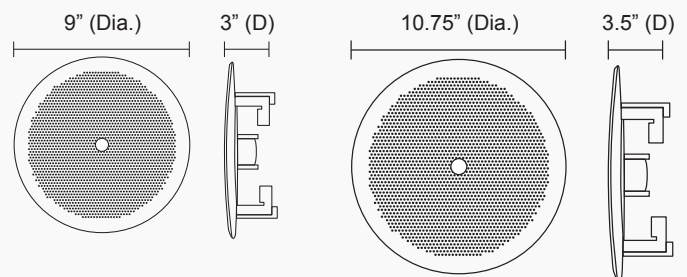

86 Series - 70/25V Modern Grille In-Ceiling Contractor Speakers

SPG66T 6" 70/25V modern grille in-ceiling speaker

SPG66TC 6" 70/25V modern grille in-ceiling speaker with volume control knob

SPG86T 8" 70/25V modern grille in-ceiling speaker

SPG86TC 8" 70/25V modern grille in-ceiling speaker with volume control knob

Features

- Modern style mesh steel grille
- 70/25V transformer with colored leads
- Dog-ear mounting clamps for secure installation
- SPG86TC and SPG66TC feature volume control knob centered on grille
- Lifetime warranty

Specifications

	SPG86T	SPG86TC	SPG66T	SPG66TC
RMS Power	10W	10W	10W	10W
Max. Power.....	15W	15W	15W	15W
Transformer Type	70/25V	70/25V	70/25V	70/25V
Transformer Power Type	5W, 2.5W, 1W, 0.5W, 0.25W & 8 Ohms	5W, 2.5W, 1W, 0.5W, 0.25W & 8 Ohms	5W, 2.5W, 1W, 0.5W, 0.25W & 8 Ohms	5W, 2.5W, 1W, 0.5W, 0.25W & 8 Ohms
Termination Type	Colored leads	Colored leads	Colored leads	Colored leads
Sensitivity (1W/1M).....	91dB	91dB	91dB	91dB
Maximum SPL (Pax/1M).....	101dB	101dB	100dB	100dB
Driver Impedance	8 Ohms	8 Ohms	8 Ohms	8 Ohms
Magnet.....	5 oz. ferrite	5 oz. ferrite	5 oz. ferrite	5 oz. ferrite
Frequency Response Range	120Hz ~ 20kHz	120Hz ~ 20kHz	90Hz ~ 20kHz	90Hz ~ 20kHz
Dispersion @ 1000Hz.....	120° Conical	120° Conical	120° Conical	120° Conical
Driver	6" paper cone woofer, 8" dual cone tweeter	6" paper cone woofer, 8" dual cone tweeter	8" paper cone woofer, 8" dual cone tweeter	8" paper cone woofer, 8" dual cone tweeter
Speaker Dimensions.....	9" (Dia.) x 3" (D)	9" (Dia.) x 3" (D)	10.75" (Dia.) x 3.5" (D)	10.75" (Dia.) x 3.5" (D)
Mounting Dimensions	7.625" (Dia.)	7.625" (Dia.)	9.5" (Dia.)	9.5" (Dia.)
Minimum Mounting Depth.....	2.4"	2.4"	2.8"	2.8"
Weight	1.9 lbs.	2 lbs.	2.2 lbs.	2.3 lbs.
Material.....	Baffle: High impact polystyrene Grille: Steel	Baffle: High impact polystyrene Grille: Steel	Baffle: High impact polystyrene Grille: Steel	Baffle: High impact polystyrene Grille: Steel
Color.....	Off-White	Off-White	Off-White	Off-White