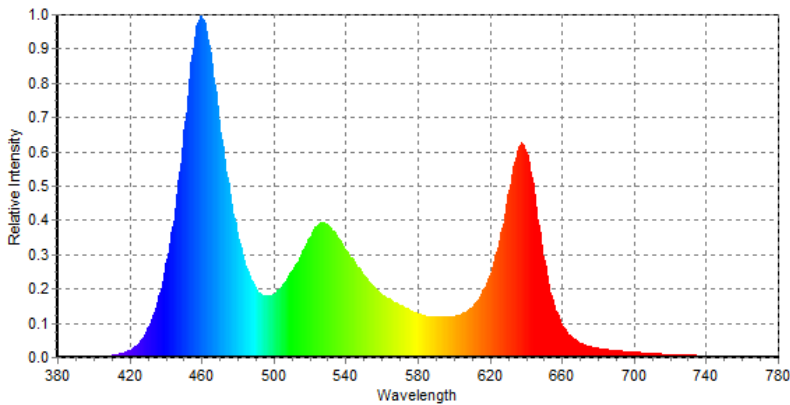

Optical

180W RGBW 4-in-1 COB LED

Available lenses:
19/26/36/50 degrees

Luminous Intensity:
(19°) 3,877 Lux @ 2.5m
(26°) 2,654 Lux @ 2.5m
(36°) 1,926 Lux @ 2.5m
(50°) 1,219 Lux @ 2.5m

Weight + Dimensions

Width: 10.2" (258 mm)
Depth: 25.5" (646 mm)
Height: 9.7" (247 mm)

Photometry and Chromaticity

CIE_x	0.2676	Duv	-0.0088
CIE_y	0.2561	λd(nm)	473.4
CIE_u'	0.1933	Purity(%)	30
CIE_v'	0.4162	FWHM(nm)	29
CCT(K)	16566	SP ratio	3.28
Illuminance(lx)	1058	PPFD(μmol/m² s)	20.6
λp(nm)	460	CRI(Ra)	68
TLCI(Qa)	40.8	GAI	136.6
GAI BB8	126	GAI BB15	126
TM-30 Rf	70	TM-30 Rg	106

CIE1931 Chromaticity Diagram

CQS-Qa	84	Re(thru R1~R15)	52
--------	----	-----------------	----

Flicker Frequency(Hz)
Flicker Index

Flicker %

Histogram Diagram of CRI

Spectral Distribution

C78.377-2008