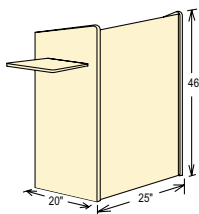

SHOWN IN MAHOGANY ▶

Upgraded for 2018!
Now includes a new pull-out keyboard tray

600

TECHNICAL SPECIFICATIONS

OVERALL DIMENSIONS	46"H x 25"W x 20"D
WEIGHT	93 lbs.
SLIDE OUT SHELF WEIGHT CAPACITY	35 lbs.
INTERIOR SHELVES	23.5"W x 18"D

4 EASY ROLL CASTERS, 2 LOCKING