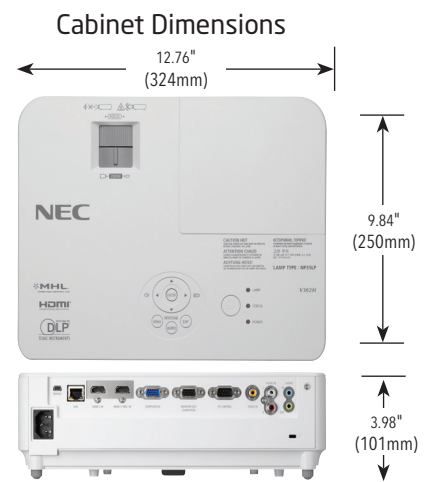

UNIQUE FEATURES

Crestron Roomview provides unified management, including the ability to switch the power on and off for multiple projectors connected to a network.

3D Display view 3D computer content up to 120Hz (NP02GL 3D glasses), 3D HDMI up to 144Hz (3rd party glasses)

Built-in closed captioning enables decoding and display of text information from a video

Kensington lock slot enables security cable to be attached to projector.

Filter-free design eliminates the hassle and time spent monitoring and/or changing filters

10-step image magnification with location control

WARRANTY

Registered owners receive a 3 year parts and labor warranty including InstaCare next business day exchange. The lamp is covered for one year or 1,000 hours, whichever comes first.

Accessories

NP35LP	Replacement lamp
NP01UCM	Universal ceiling mount
SCP200	Suspended ceiling plate for use with NEC ceiling mounts
NP215CASE	Projector carrying case
RMT-PJ36	Replacement remote control

SHIPS WITH

Remote control, batteries, RGB cable, power cord, signal cable, lens cap, user's manual on CD-ROM, quick start guide, product registration card

ORDERING MODEL NUMBERS

- NP-V302H
- NP-V332W
- NP-V332X

* 1: Effective pixels are more than 99.99%.
* 2: The average time span for the brightness of the lamp to be reduced by half; does not refer to the warranty period for the lamp.
* 3: This is the light output value (ANSI lumens) when the [PICTURE MODE] mode is set to [HIGH-BRIGHT]. If any other mode is selected as the [PICTURE MODE] mode, the light output value may drop slightly.
* 4: Compliant with ISO21118-2012

Advanced AccuBlend, AutoSense and ECO Mode are trademarks of NEC Display Solutions. HDMI, the HDMI Logo and High-Definition Multimedia Interface are trademarks or registered trademarks of HDMI Licensing LLC. All other brand or product names are trademarks or registered trademarks of their respective holders. Product specifications subject to change.