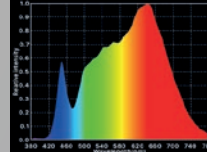

F8-T

Spectrum