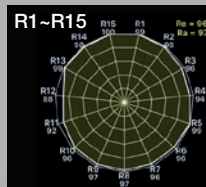

F8-T

Spectrum