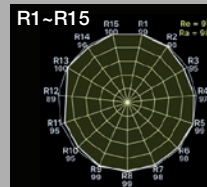

F8-T

Spectrum