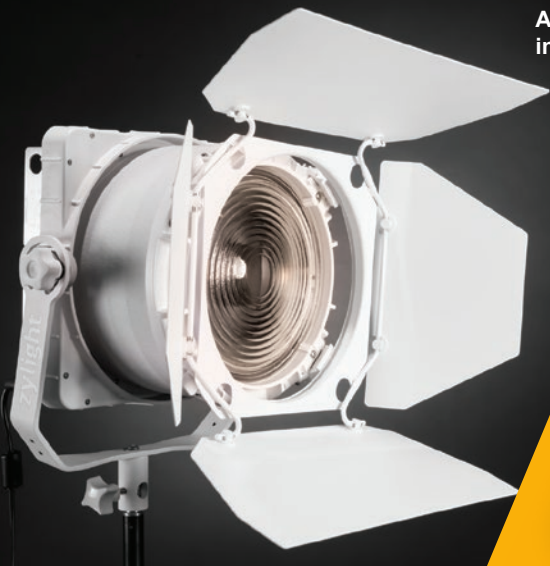

# The F8-100

INTELLIGENT LED LIGHTING

## The Flat Fresnel

Also available  
in WHITE

- High CRI, High TLCI LED Light Engine
- Passive Cooling - Fanless, Silent Operation
- Thin, Lightweight & Award Winning Design
- Water Resistant IP54 Rated
- 3200K, 5600K and Blacklight Versions
- Variable Spot/Flood
- Single Shadow Beam Shaping
- 14.4v Battery or Worldwide AC Power
- Rugged - Durable - Precise

### It's Not Just Flat, it's Flexible

It may be the "Flat Fresnel," but the light quality of the F8-100 is anything but dull. The fully dimmable F8-100 uses an included AC power supply or a standard 14.4V camera battery, collapses to less than five inches thick (12cm), and is water resistant (IP54) so it's great for ENG. Plus, it features traditional Fresnel beam shaping, spot to flood operations, and custom barn doors. Perfect for studio or field use.