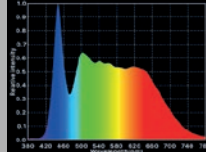

zylight

The F8-100

The Flat Fresnel

It's Not Just Flat, it's Flexible

It may be the "Flat Fresnel," but the light quality of the F8-100 is anything but dull. The fully dimmable F8-100 uses an included AC power supply or a standard 14.4V camera battery, collapses to less than five inches thick (12cm), and is water resistant (IP54) so it's great for ENG. Plus, it features traditional Fresnel beam shaping, spot to flood operations, and custom barn doors. Perfect for studio or field use.

F8 Fresnel Specifications

Mechanical

Lens Diameter: 8" [200 mm]
Size: 15" x 12.6" x 4.6"
[380 x 320 x 120 mm]
Weight: 9.5 lbs. [4.3 kg]
Mounting: Standard Yoke
Pole Yoke Mount (Optional)
Weather Resistance: IP54

Electrical

Input: 10 - 20VDC, 4 - Pin XLR,
14.4 V Battery Plate (Optional)
Power: 100W (8.0 Amps @ 14.4VDC)
Cooling: Passive/Silent

Output

Beam Angle: Variable 16° - 70°
Dimming: 0 - 100%
Control: Rear Panel Local,
ZyLink Wireless, DMX512A.
Color Temperature: F8-T (3200K), F8 - D (5600K)
LED Life: 50,000 hrs. minimum.

F8-D

Spectrum