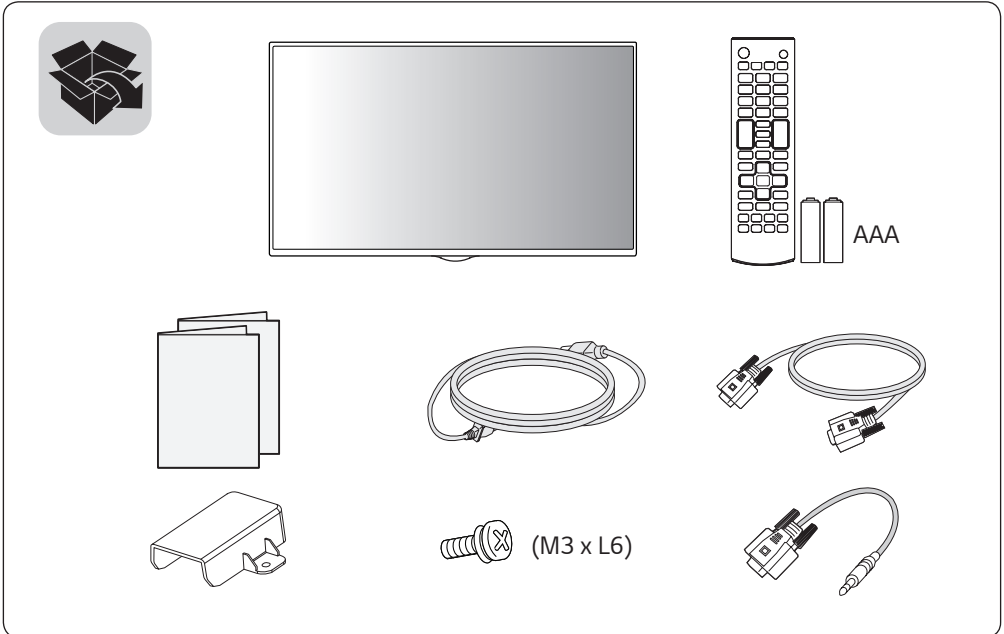

32SM5D	43SM5D	49SM5D	55SM5D	65SM5D
32SM5KD	43SM5KD	49SM5KD	55SM5KD	65SM5KD
43SM3D	49SM3D	55SM3D		

ENGLISH Easy Setup Guide

Please read this manual carefully before operating your set and retain it for future reference.

FRANÇAIS Guide de configuration rapide

Veuillez lire ce manuel attentivement avant d'utiliser l'appareil et conservez-le pour pouvoir vous y reporter ultérieurement.

ESPAÑOL Guía Rápida

Lea atentamente este manual antes de poner en marcha el equipo y consérvelo para futuras consultas.