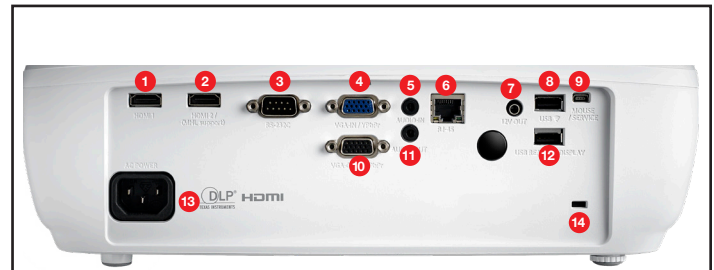

PHYSICAL SPECIFICATIONS

Security	Security bar, Kensington lock, password protection
Weight	6.75 lbs.
Dimensions (W x H x D)	12.20" x 8.66" x 3.93"

*Light source life is dependent upon many factors, including brightness mode, display mode, usage, environmental conditions and more. Light source brightness can decrease over time.

†3D content can be viewed with DLP Link active shutter 3D glasses when projector is used with a compatible 3D player. Please visit www.OptomaUSA.com for more information.

1. HDMI1-In	6. RJ-45	11. Audio-Out
2. HDMI2-In (MHL)	7. 12V-Out	12. USB Reader/Display
3. RS-232C	8. USB Wi-Fi Adapter	13. AC Power
4. VGA-In/YPbPr	9. Mouse service	14. Kensington™ Lock
5. Audio-In	10. VGA-Out/YPbPr