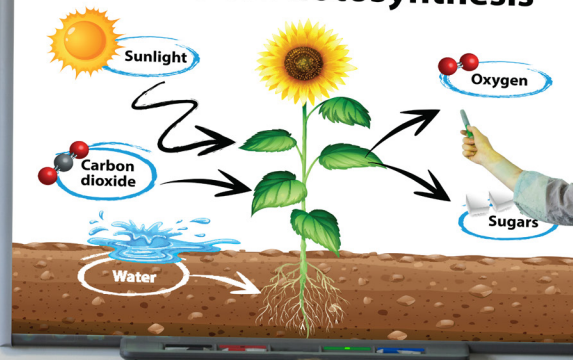

Super bright XGA projection

X460

Wireless presentation and multimedia

- Extraordinarily bright XGA (1024x768) projection with 4,500 lumens and 20,000:1 contrast ratio
- Extensive I/O support with 2 x HDMI (with MHL), VGA-in, VGA-out, audio-in, audio-out, RJ45, USB reader, RS-232C
- PC-free presentations and images; included USB Wi-Fi adapter, HDCast Pro wireless presentations and images from PC, Mac, Android, and iOS
- Powerful 10 watt speaker enhances presentations and audio/video with crisp and clear sound
- USB display mode enables instant screen mirroring when connecting iOS and Android devices

XGA

Full 3D

Process of Photosynthesis

The Optoma X460 is the ultimate XGA projector for classrooms, corporate boardrooms and multi-purpose offices. It projects an extremely bright 4,500 lumens and 20,000:1 contrast ratio to produce incredibly luminous, sharp and colorful images that's visible practically any time of the day. Support for sRGB and REC.709 color profiles ensures accurate color reproduction whether the source is PC, Mac or video devices.

Integrated file viewing capabilities lets the Optoma X460 quickly display office documents, PDFs, images and presentations directly from USB storage devices. HDCast Pro features provide wireless screen mirroring capabilities for Android, iOS, Mac OS and Windows devices. USB display mode support lets Android and iOS devices connect directly via USB for wired screen mirroring, too.