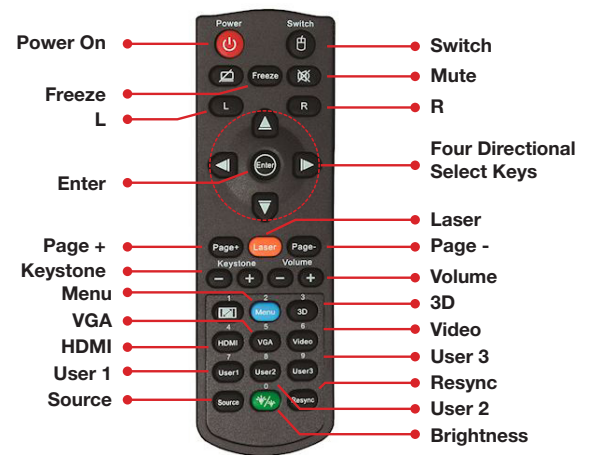

COMPATIBILITY SPECIFICATIONS

Wireless Screen Mirror	Mirror screen on PC, Mac and Android using HDcast Pro app
USB Display	Mirror screen of Android and iOS device via USB
PC-free USB Media Player and Office Document Viewer	Supports viewing of office documents, PDF files and images via USB storage devices
PC-free USB Media Player Image formats	JPEG, GIF, BMP
Computer Compatibility	FHD, HD, WXGA, UXGA, SXGA, XGA, SVGA, VGA, Mac
Video Input Compatibility	PAL (B, D, G, H, I, M, N, 576i/p), NTSC (M, 4.43/3.58 MHz, 480i/p), SECAM (B, D, G, K, K1, L) HD (1080i, 720p)
3D Compatibility†	Side-by-side:1080i50 / 60, 720p50 / 60 Frame-pack: 1080p24, 720p50 / 60 Over-under: 1080p24, 720p50 / 60
Vertical Scan Rate	15 - 91kHz
Horizontal Scan Rate	25 - 85Hz (120Hz for 3D)
User Controls	Complete on-screen menu adjustment in 26 languages
I/O Connection Ports	2xHDMI (with MHL), VGA-in, VGA-out, audio-in (3.5mm), audio-out (3.5mm), RJ-45, 1x USB (Wi-Fi adapter), 1x USB (USB reader and USB power), USB-B Mini (service), 12V trigger (3.5mm), RS-232C
Loop Through (Audio)	Yes

PHYSICAL SPECIFICATIONS

Security	Security bar, Kensington lock, password protection
Weight	6.75 lbs.
Dimensions (W x H x D)	12.20" x 8.66" x 3.93"

*Light source life is dependent upon many factors, including brightness mode, display mode, usage, environmental conditions and more. Light source brightness can decrease over time.

†3D content can be viewed with DLP Link active shutter 3D glasses when projector is used with a compatible 3D player. Please visit www.OptomaUSA.com for more information.

- | | | |
|-------------------|----------------------|------------------------|
| 1. HDMI1-In | 6. RJ-45 | 11. Audio-Out |
| 2. HDMI2-In (MHL) | 7. 12V-Out | 12. USB Reader/Display |
| 3. RS-232C | 8. USB Wi-Fi Adapter | 13. AC Power |
| 4. VGA-In/YPbPr | 9. Mouse service | 14. Kensington™ Lock |
| 5. Audio-In | 10. VGA-Out/YPbPr | |