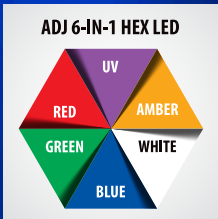

MEGA HEX PAR