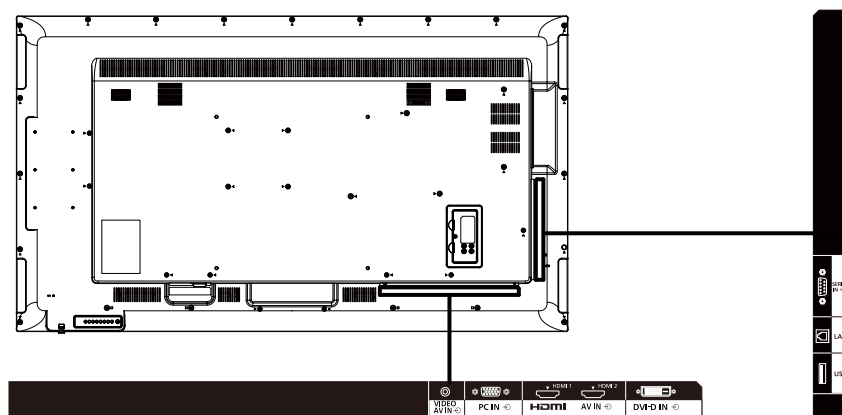

**When operated directly in front of receptor.

INCLUDED ACCESSORIES

- AC cord (78.7" (2.0 m))
- Remote Control
- Batteries (AAA size) x 2
- Clamper x 3
- CD-ROM/User manual
- Operating instruction book

DIMENSIONS

Cautions: This drawing is not a scale
Units : inches (mm)

CONNECTION TERMINAL

* Specifications and appearance are subject to change without notice.

List of correspondence signals

V : VIDEO
R : D-sub RGB
Y : YC_BCr/YP_BP_R
D : DVI-D
H : HDMI