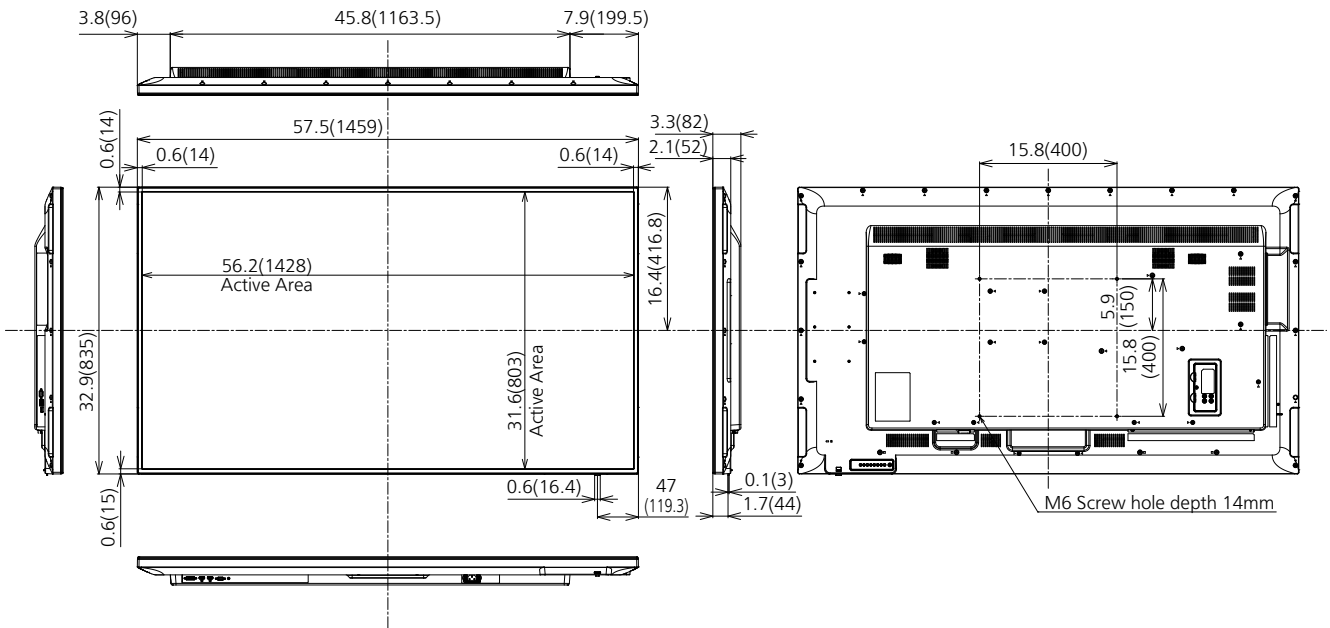

*1 USB input has some restrictions. Please refer to operating instructions for more information.

*2 In case of running for a long time, the moving image is recommended to be displayed. If you display a still picture for an extended period, the image retention might remain on the screen. However, image retention can gradually disappear by displaying movie images.

STANDARD (CERTIFICATIONS)

SAFETY REGULATIONS	UL60065 7th Edition, CSA C22.2 No.60065 Mexico: UL Certificate of Compliance (UL Mexico issue)
RADIATION REGULATIONS	FCC 47 CFR, Part 15, Subpart B Class A ICES-003

REMOTE CONTROL TRANSMITTER

Power Requirements	DC 3 V (2 x AAA Size batteries)
Operating distance	approx. 23 ft (7 m)**
Weight	approx. 2.2 oz (63 g) including batteries
Dimensions (W x H x D)	1.7" x 4.1" x 0.8" 44 x 105 x 20.5 mm

**When operated directly in front of receptor.

INCLUDED ACCESSORIES

- AC cord (78.7" (2.0 m))
- Remote Control
- Batteries (AAA size) x 2
- Clamper x 3
- CD-ROM/User manual
- Operating instruction book

DIMENSIONS

Cautions: This drawing is not a scale
Units : inches (mm)