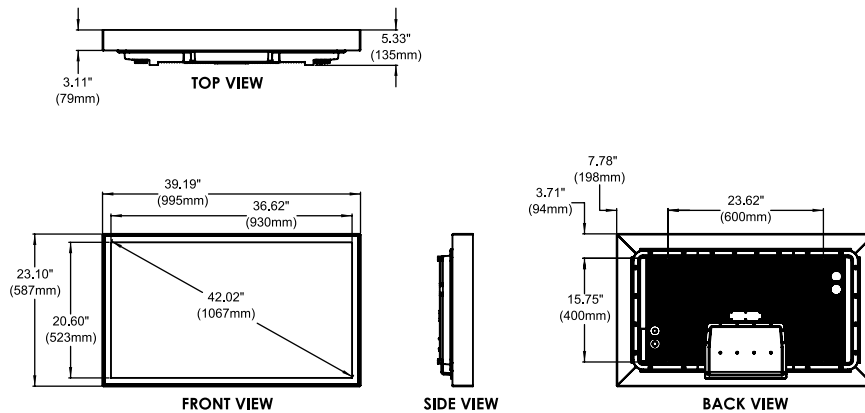

TV Controller Features

ANALOG TV	NTSC
DIGITAL TV	ATSC, MPEG4, QAM256, H.264
PICTURE ADJUSTMENT	Brightness/Contrast/Tint/Sharpness/Color
PICTURE MODE	Standard, Dynamic, Personal, Theater
COLOR TEMPERATURE ADJUSTMENT	Cool, Normal, Warm
SCREEN ADJUSTMENT	4:3, 16:9, Full, Zoom, Point to Point
CLOCK, SLEEP TIMER	Yes
V-CHIP	Yes

Power

AC INPUT	90 VAC to 240 VAC, 47 to 63 HZ
POWER CONSUMPTION	Display – 101W (Nominal) Low Temperature Heater – 811W

Input/Output Connections

TV INPUT	Coax, 75 ohm (x1)
VGA INPUT	15 pin D-SUB (x1)
HDMI INPUT	HDMI (x3), 480i, 480p, 720p, 1080i
CVBS INPUT	RCA (x1)
YPBPR INPUT	RCA, 480i, 480p, 720p, 1080i, 1080p
VGA STEREO AUDIO INPUT	3.5 mm (x1)
CVBS STEREO AUDIO INPUT	RCA (x1)
YPBPR STEREO AUDIO INPUT	RCA (x1)
AUDIO STEREO OUTPUT	8W + 8W, 8 Ohm via 3.5mm headphone jack (Optional Feature)
S/PDIF DIGITAL AUDIO OUTPUT	RCA (x1)
USB	Yes
RS232	DB-9 (Female)

Package Specifications

	PACKAGE SIZE (W x H x D)	PACKAGE SHIP WEIGHT	PACKAGE UPC CODE	PACKAGE CONTENTS	UNITS IN PACKAGE
CL(P)-42PLC68-OB	42.00" x 26.00" x 8.5" (1067 x 661 x 216mm)	90lb (40.8kg)	CL-42PLC68-OB: 815635010368 CLP-42PLC68-OB: 735029301349	Display, Remote Control, User's Manual, Fuse Holder Bracket, Nut Drivers, Power Cord	1

Accessories

EPT650(-S):	Outdoor Universal Tilt Wall Mount	CLCOV-SM-GR:	Display Cover - Small
ESA763PU:	Outdoor Articulating Wall Mount	SPK-O6O:	Xtreme™ Outdoor Soundbar

All dimensions = inch (mm)

Architect Specifications

The Xtreme™ Outdoor Daylight Readable Display shall be a Peerless-AV model CL(P)-42PLC68-OB and shall be located where indicated on the plans. Assembly and installation shall be done according to instructions provided by the manufacturer.

Visit peerless-av.com to see the complete line of AV solutions from Peerless-AV, including outdoor displays, wireless, kiosks, digital audio, display mounts, projector mounts, carts/stands, and a full assortment of accessories.

Peerless-AV
2300 White Oak Circle
Aurora, IL 60502 USA
(800) 865-2112
(630) 375-5100
Fax: (800) 359-6500

Peerless-AV Europe
Unit 3 Watford Interchange
Colonial Way, Watford
Herts, WD24 4WP
United Kingdom
+44 (0) 1923 200100
Fax: +44 (0) 1923 200101

Peerless-AV de México
Ave de las Industrias 413
Parque Industrial Escobedo
Escobedo, N.L.,
Mexico 66050
+52 (81) 8384-8300
Fax: +52 (81) 8384-8360