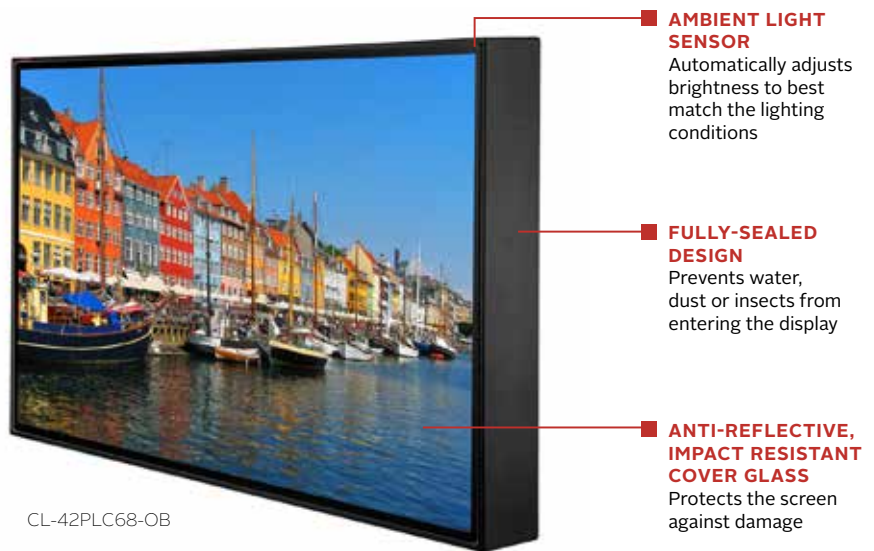

CL(P)-42PLC68-OB

Display size
42" Diagonal

Xtreme™ Outdoor Daylight Readable Display

42" OUTDOOR DISPLAY

There has never been an outdoor daylight readable display built to withstand the harsh outdoor elements like the Peerless-AV® Xtreme™. The fully-sealed weatherproof design provides the ultimate protection, while the patented Dynamic Thermal Transfer™ system passively cools and thermally heats the display eliminating the need for filters, vents or fans. With the highest water and dust ingress protection ratings in its class, the Xtreme display is a perfect choice for any indoor or outdoor location.

The CL(P)-42PLC68-OB's daylight readable display provides a clear, crisp picture even in direct sunlight.

Additional Features

- ✓ Optically bonded display increases the contrast ratio and cuts down on glare, providing amazing picture quality, even in direct sunlight
- ✓ Daylight readable with LED backlight and full HD 1080p resolution for a bright, crisp picture
- ✓ Patented Dynamic Thermal Transfer™ system keeps internal components safely warmed in extreme cold and properly cooled in extreme heat
- ✓ Polarized models available for use in portrait specific installations
- ✓ Waterproof Xtreme™ Outdoor Soundbar delivers highest quality sound (optional accessory)

CL-42PLC68-OB

SALT, AIR & WATER
CERTIFIED TO
MIL-STD-810G

Patented Dynamic Thermal Transfer™ system keeps internal components safely warmed in extreme cold and properly cooled in extreme heat

Portrait model,
CLP-42PLC68-OB

Environmental

OPERATING TEMPERATURE	-40°F to 140°F
RANGE TEMPERATURE	-40°F to 140°F (Unit Left Plugged In)
IP RATING	IP68
SAFETY/EMC	FCC Class A

Mechanical

SIZE (W x H x D)	39.19" x 23.10" x 5.33" (995 x 587 x 135mm)
COLOR	Black
GLASS	Anti-reflective & UV Protection
VESA® PATTERN	600 x 400mm
NET WEIGHT	82lb (37.2kg)