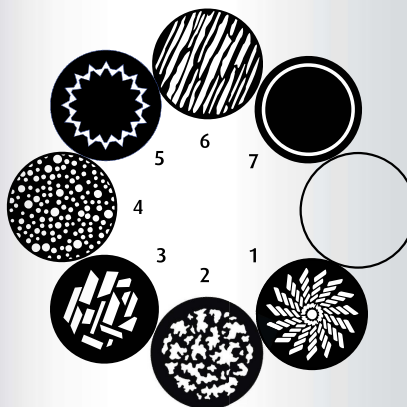

### Optical

- Framing Shutter System
- CMY / CTO- Linear
- Lens Defog System
- Iris
- Zoom Range - 6 to 50 degrees
- Auto-Focus Function
- Animation- Rotating
- Light Frost
- Rotating 3 Facet Prism

Animation Wheel

Replaceable Color Wheel

- 1 - Red
- 2 - Blue
- 3 - Green
- 4 - Yellow
- 5 - Orange
- 6 - Purple
- 7 - Dark Blue

Rotating Gobo Wheel

- 7 + Open
- Glass Lithos

- 1 - Block Fan
- 2 - Organic
- 3 - Quadrangles
- 4 - Shower
- 5 - Psych
- 6 - StripeStrips
- 7 - Tunnel

### Photometrics

Lumens*-	11,300
CRI-	>70
Color Temperature-	7000K

Gobo Dimensions

Ø { O.D.- 30mm (1.18 in)  
Image Area- 25mm (.98 in)

\* Lumens as measured by Everfine 2.0 integrating sphere and PMS-80 spectrophotometer. Calibration date March 3, 2014