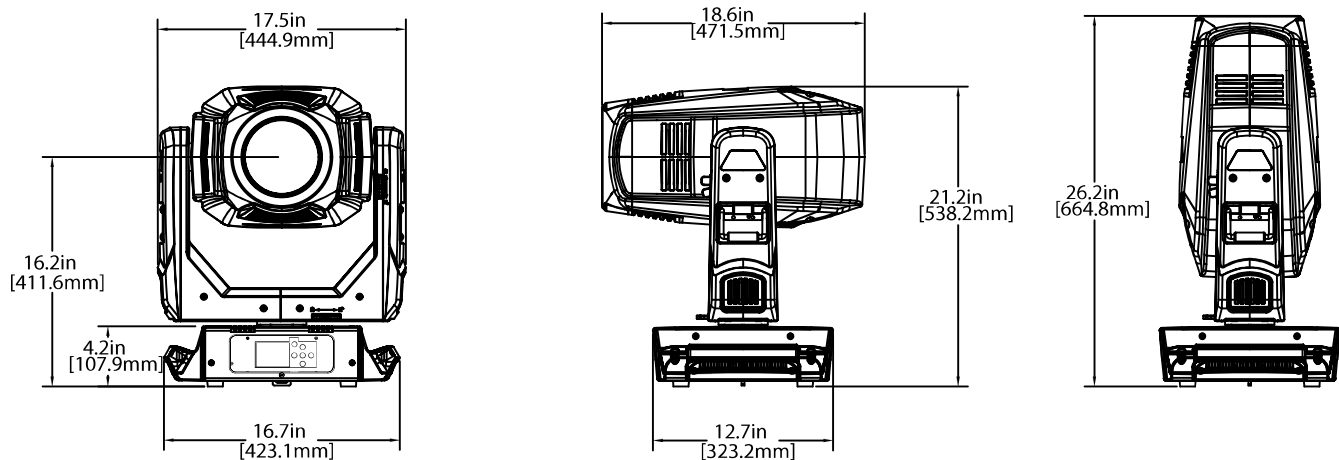

### Photometrics

Lumens*-	11,300
CRI-	>70
Color Temperature-	7000K

Gobo Dimensions

Ø { O.D.- 30mm (1.18 in)  
Image Area- 25mm (.98 in)

\* Lumens as measured by Everfine 2.0 integrating sphere and PMS-80 spectrophotometer. Calibration date March 3, 2014

## Dimensions / Physical

### Fixture Dimensions

Fixture Weight	28.6 Kg (63 Lbs.)
Packing Gross / Shipping Weight	72.7 Kg (160 Lbs.)
Shipping Dimensions (H x W x L)	915 x 570 x 625 mm 36 x 22.4 x 24.6 in.
Min Distance to Flammable Objects	0.5m (1.64 ft.)
Min Distance to Lighted Objects	1.5m (4.9 ft.)
Operating Temperature	0 - 45° C (32 - 113° F)
Storage Temperature	-20 - 60° C (0 - 140° F)
Compliance Approvals	CE, ETL