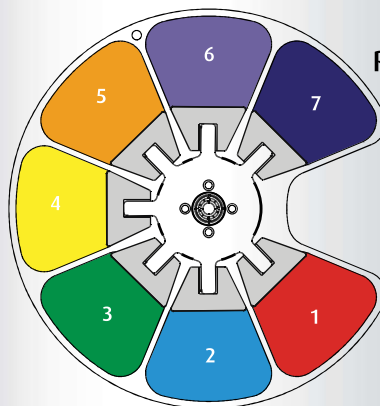

### Features

Modular Construction	Pan- 540°
Fast Service Design	Tilt- 265°
Electronic Cooling System Control	Max Speed Pan- 360° (seconds)- 2.27
LED Type- 270W Bright White Engine	Max Speed Tilt- 180° (seconds)- 1.31
LED Hours- 70% Luminous output, 50,000 hrs.	Full Color LCD Display W/ Battery Mode
Active Thermal Control	5-Pin DMX/RDM Connector
Fan Modes- Standard / Continuous / Studio	Ether-Net In and Passive Thru
RDM Compatible	PowerCON TRUE1 Connector
Control Options- DMX 512 / RDM / Art-Net / sACN	Pan and Tilt Locks
DMX Channels- 44	Road Case Included with Single and Double Capability

### Optical

- Framing Shutter System
- CMY / CTO- Linear
- Lens Defog System
- Iris
- Zoom Range - 6 to 50 degrees
- Auto-Focus Function
- Animation- Rotating
- Light Frost
- Rotating 3 Facet Prism

Animation Wheel

### Photometrics

Lumens*-	11,300
CRI-	>70
Color Temperature-	7000K

Gobo Dimensions

Ø { O.D.- 30mm (1.18 in)  
Image Area- 25mm (.98 in)

\* Lumens as measured by Everfine 2.0 integrating sphere and PMS-80 spectrophotometer. Calibration date March 3, 2014