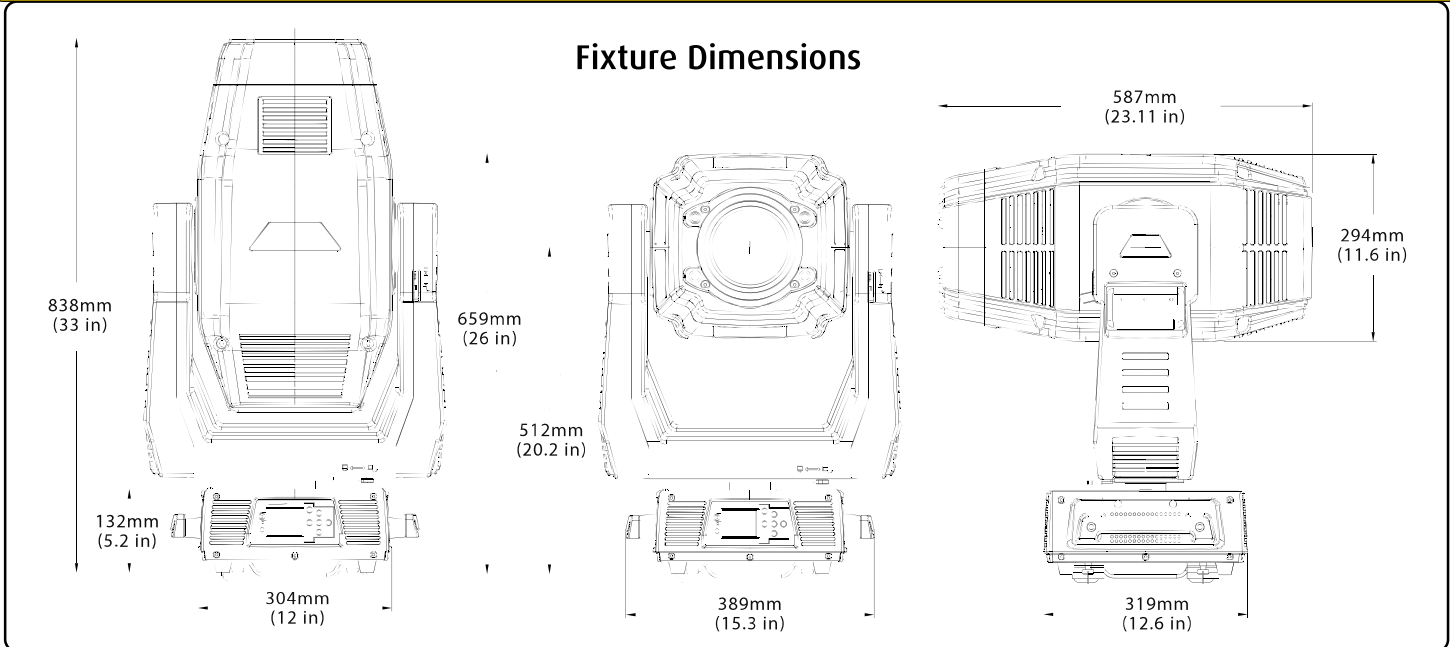

Rotating Gobo Wheel 2

6 + Open

- 1- Strikes
- 2- Triangles
- 3- Woven
- 4- Dense Foliage
- 5- Ice
- 6- Tunnel

Gobo Dimensions \varnothing { O.D.- 30mm (1.18 in)
Image Area- 25mm (.98 in)

Photometrics

Ultra-Brite

Dimensions / Physical

Fixture Weight	42 Kg (92 Lbs.)
Packing Gross / Shipping Weight	85 Kg (187 Lbs.)
Shipping Dimensions (L x W x H)	749 x 521 x 953 mm 29.5 x 20.5 x 37.5 in.
Min Distance to Flammable Objects	0.5m (1.64 ft.)
Min Distance to Lighted Objects	1.5m (4.9 ft.)
Operating Temperature	0 - 45° C (32 - 113° F)
Storage Temperature	-20 - 60° C (0 - 140° F)
Compliance Approvals	CE, ETL