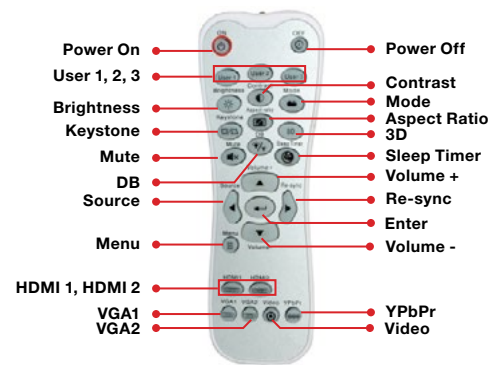

COMPATIBILITY SPECIFICATIONS

Computer Compatibility	WUXGA, UXGA, SXGA+, WXGA+, WXGA, SXGA, XGA, SVGA, VGA
Video Compatibility	NTSC, PAL, SECAM, SDTV (480i), EDTV (480p), HDTV (720p, 1080i/p)
3D Compatibility†	Supports all HDMI 1.4a mandatory 3D formats (Frame pack, side-by-side, top-bottom) and up converts frame rate from 60Hz to 120Hz or 24Hz to 144Hz (i.e 60 or 72 frames per eye). 3D glasses are needed and are sold separately. Refer to user manual for details.
Vertical Scan Rate	24–85Hz, (120Hz for 3D)
Horizontal Scan Rate	15.375–91.146KHz
User Controls	Complete on-screen menu, adjustments in 27 languages
I/O Connection Ports	2x HDMI 1.4a with MHL (on port 1), 3D Sync Port, Mini USB, USB-A (USB Power Only), 12V Trigger
USB Power Out	Must be enabled in OSD. Available settings: On, Off, Auto - ON setting = MHL is disabled on HDMI 1, Off setting = MHL enabled on HDMI 1, and Auto setting = MHL on HDMI 1 has priority over USB power.
Loop Through (Audio)	Yes

PHYSICAL SPECIFICATIONS

Security	Kensington® lock, security bar, and keypad lock
Weight	6.17lbs
Dimensions (W x H x D)	12.36" X 8.81" x 4.48" (W x D X H)

BACK

1. 3D Vesa 3. 12V Out 5. Stereo Audio-Out 7. Power
2. HDMI 1 / MHL 4. HDMI 2 6. USB Power (A port)