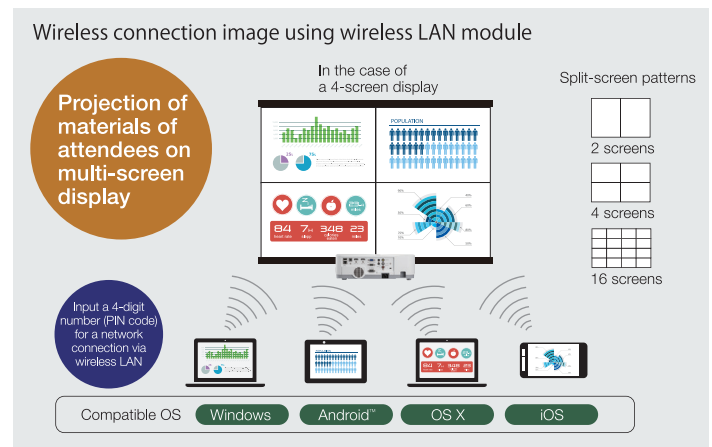

Advanced Functions

MultiPresenter

MultiPresenter is application software that lets you display your device's screen (PC, tablet, smart phone, etc.) on the receiver projectors via wired or wireless LAN. MultiPresenter is free and available on Windows, Mac, iOS, and Android. MultiPresenter can send images from your various devices, which enables you to display real-time images with the internal camera or web pages on the smart devices in combination with a file sharing application.

Desktop Version (Win/Mac)

Computer audio and video data (audio can be transmitted only when using Windows) can be transmitted via a wireless or wired LAN.

- **Easy Connection**
Input a 4-digit number (PIN code) for a network connection via wireless LAN.
- **Multiple devices (maximum of 16 screens) can display at the same time and simultaneously display onto multiple receiving projectors.**
- **Projector control**

Mobile Version (Android/iOS)

You can transmit files, photos, camera images, files of web pages, and other information stored on Android or iOS devices via a wireless LAN.

- **Easy Connection**
Input a 4-digit number (PIN code) for a network connection via wireless LAN.
- **Multiple devices (maximum of 16 screens) can display at the same time and simultaneously display onto multiple receiving projectors.**
- **Projector control**

Advanced Networking Capabilities

- Integrated RJ45 connection for quick connection to the LAN (10/100 base-T capability)
- Control and receive important broadcast messages via Crestron Roomview™
- MultiPresenter enables up to 16 wireless devices to be connected to the projector simultaneously with access controlled by the moderator.
- Remote diagnostics enable the user to monitor and make adjustments to the projector remotely
- Simple Access Point Sending photos and documents have never been easier from a computer or iPad.