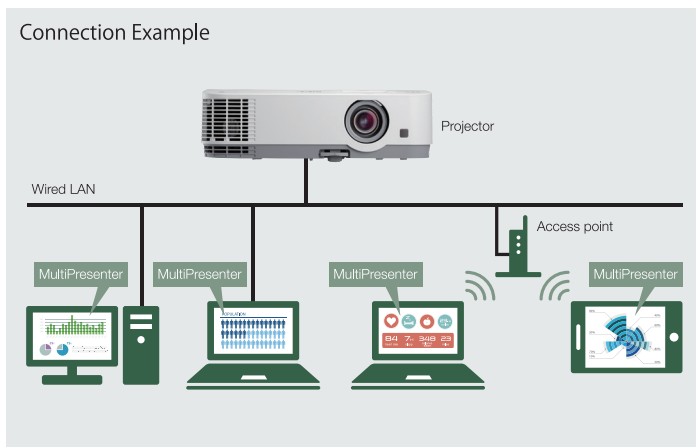

Advanced Functions

MultiPresenter

MultiPresenter is application software that lets you display your device's screen (PC, tablet, smart phone, etc.) on the receiver projectors via wired or wireless LAN. MultiPresenter is free and available on Windows, Mac, iOS, and Android. MultiPresenter can send images from your various devices, which enables you to display real-time images with the internal camera or web pages on the smart devices in combination with a file sharing application.

Desktop Version (Win/Mac)

Computer audio and video data (audio can be transmitted only when using Windows) can be transmitted via a wireless or wired LAN.

- **Easy Connection**
Input a 4-digit number (PIN code) for a network connection via wireless LAN.
- **Multiple devices (maximum of 16 screens) can display at the same time and simultaneously display onto multiple receiving projectors.**
- **Projector control**

Advanced Networking Capabilities

- Integrated RJ45 connection for quick connection to the LAN (10/100 base-T capability)
- Control and receive important broadcast messages via Crestron Roomview™
- MultiPresenter enables up to 16 wireless devices to be connected to the projector simultaneously with access controlled by the moderator.
- Remote diagnostics enable the user to monitor and make adjustments to the projector remotely
- Simple Access Point Sending photos and documents have never been easier from a computer or iPad.