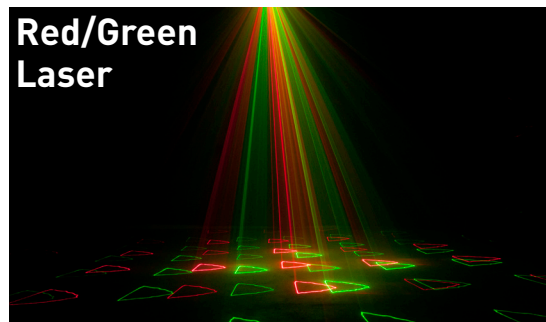

BOOM BOX FX2

4-FX-IN-1 Complete Lightshow!

Put some "BOOM" into your lightshow! Create pure lighting excitement for any event with the 4-FX-IN-1 ADJ Boom Box FX1. Cover the room in light from the unique party dome or classic Derby effect, wash the dance floor in colors and mesmerize the crowd with the Galaxian style red and green laser!

The Boom Box FX2, part of the StarTec Series, create's an event to remember! With 4 different lighting effects in one from 9 built-in lightshows and 63 preset color combinations you have hours of fun built into one lighting fixture.

BOOM BOX FX2

Startec
SERIES
by ADJ

Features:

- High Output 4 FX in 1: Gobo Effect, Moonflower Effect, Strobe/Chase and green & red laser effect
- 9 Exciting built-in shows
- Produces 63 Preset Color Combinations
- 4-button DMX display on rear panel
- Stand Alone or Master/Slave Set Up
- Strobe & Chase LED Effect
- Includes Hanging Bracket
- Safety Loop on rear panel
- NO Duty Cycles! - Run all night!

Light Source: Gobos: 8 x 3W LEDs (2 Red, 2 Green, 2 Blue, & 2 White); Derby Effect: 2 x 10W Quad LEDs (RGBW); Wash: 8 x 1W LEDs (2 Red, 2 Green, 2 Blue & 2 Amber) + Red & Green Lasers

- Dimensions (L x W x H): 9.5" x 25" x 12.5" / 239 x 634 x 319mm
- Weight: 15.5 lbs. / 7kg.