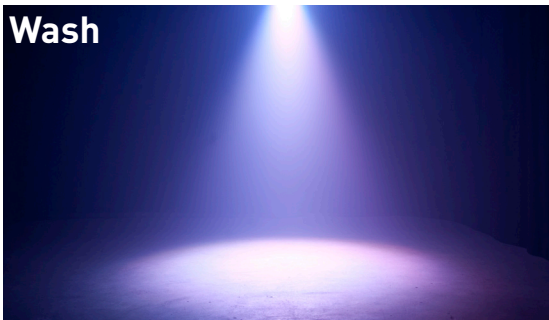

Startec
SERIES
by ADJ

BOOM BOX FX1

Derby
Effect

Dome
Effect

Wash

4-FX-IN-1 Complete Lightshow!

Put some "BOOM" into your lightshow! Create pure lighting excitement for any event with the 4-FX-IN-1 ADJ Boom Box FX1. Cover the room in light from the unique party dome or classic Derby effect, wash the dance floor in colors and mesmerize the crowd with the Galaxian style red and green laser!

The Boom Box FX1, part of the StarTec Series, creates an event to remember! With 4 different lighting effects in one from 9 built-in lightshows and 63 preset color combinations you have hours of fun built into one lighting fixture.

Red/Green
Laser

BOOM BOX FX1

Startec
SERIES
by ADJ

Features:

- High Output 4-FX-IN-1: One Dome effect, one Derby effect, one Strobe/Chase and one green & red Laser effect
- 9 Exciting built-in shows
- Produces 63 Preset Color Combinations
- 4-button DMX display on rear panel
- Stand Alone or Master/Slave Set Up
- Strobe & Chase LED Effect
- Includes Hanging Bracket
- Safety Loop on rear panel
- NO Duty Cycles! - Run all night!