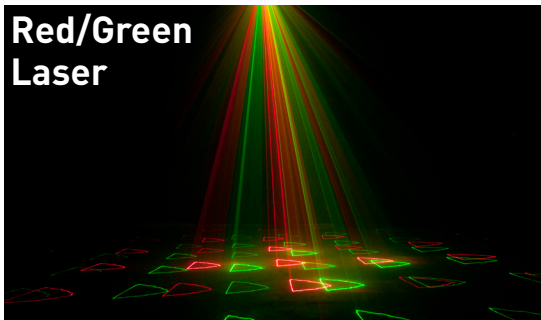

Startec
SERIES
by ADJ

BOOM BOX FX1

Derby
Effect

Dome
Effect

Wash

4-FX-IN-1 Complete Lightshow!

Put some "BOOM" into your lightshow! Create pure lighting excitement for any event with the 4-FX-IN-1 ADJ Boom Box FX1. Cover the room in light from the unique party dome or classic Derby effect, wash the dance floor in colors and mesmerize the crowd with the Galaxian style red and green laser!

The Boom Box FX1, part of the StarTec Series, creates an event to remember! With 4 different lighting effects in one from 9 built-in lightshows and 63 preset color combinations you have hours of fun built into one lighting fixture.

Red/Green
Laser

BOOM BOX FX1

Startec
SERIES
by ADJ

Features:

- High Output 4-FX-IN-1: One Dome effect, one Derby effect, one Strobe/Chase and one green & red Laser effect
- 9 Exciting built-in shows
- Produces 63 Preset Color Combinations
- 4-button DMX display on rear panel
- Stand Alone or Master/Slave Set Up
- Strobe & Chase LED Effect
- Includes Hanging Bracket
- Safety Loop on rear panel
- NO Duty Cycles! - Run all night!

Specifications:

- 2 DMX Channel Modes: 3 Channels & 22 DMX Channels
- 3 Operation modes: Sound Active, Show Mode or DMX Controllable
- Linkable via 3-pin XLR cable
- DMX-512 Protocol
- IEC AC IN/OUT on rear to daisy chain power (8 Fixtures Max. @ 120V and 16 Fixtures Max. @230V)
- Power Draw: 66W Max (Full On)
- UC IR Remote Control (Sold Separately) & Airstream IR Compatible
- Multi Voltage: 100V~240V, 50/60Hz
- Long life LEDs (Rated at approximately 50,000 hours)
- Light Source: Dome: 6 x 3W LEDs (1 Red, 1 Green, 1 Blue, 1 White, 1 Amber, & 1 UV); Wash: 8 x 1W LEDs (2 Red, 2 Green, 2 Blue, & 2 Amber); Derby Effect: 2 x 10W Quad LEDs (RGBW) + Red & Green Laser
- Dimensions (L x W x H): 9.5" x 25" x 12.5" / 239 x 634 x 319mm
- Weight: 14.2 lbs. / 6.5kg.