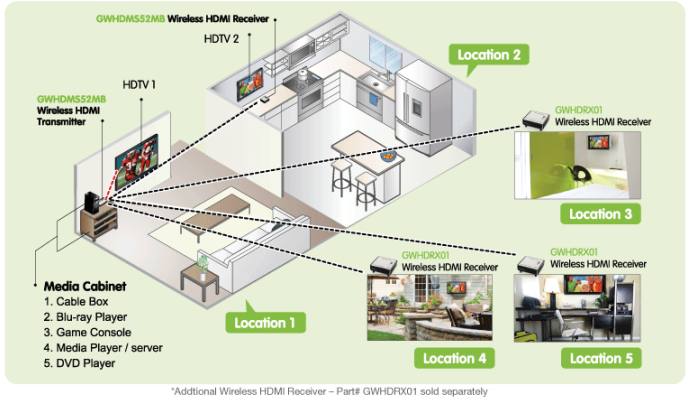

How does it work?

Supports 5 HDTVs

Multicast .....

Requirements

Package Contents

• Displays: • HDMI HDTV or HD Projector • • Media Source: • 1 HDMI Output • or • 1 Component Output* • • Multicast: • Additional Wireless HDMI Receivers sold separately - Part# GWHDRX01 • • Cables: • HDMI Cables (1 included) • Component Cable (not included) • RCA Audio Cable (L&R, not included)	• 1 x Wireless HDMI Transmitter • 1 x Wireless HDMI Receiver • 2 x Remote Controls • 1 x Component Adapter Cable • 1 x IR Blaster Cable (Transmitter) • 1 x IR Sensor Extender Cable (Receiver) • 2 x Power Adapters • 1 x HDMI Cable • 4 x AAA Batteries • 1 x User Manual • 1 x Warranty Card

*Only 1 Component Input available on the Transmitter