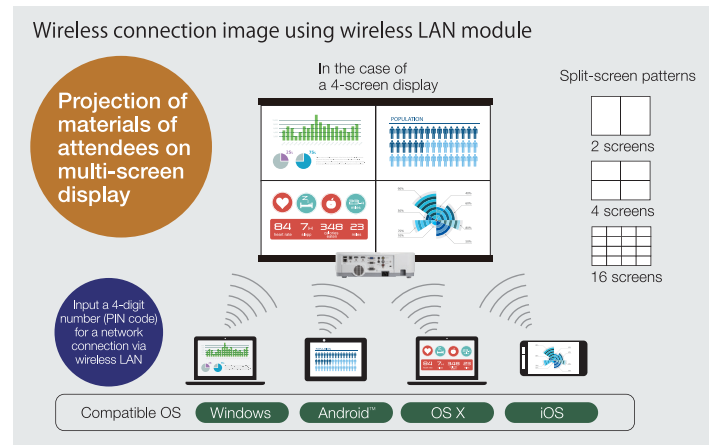

### MultiPresenter

MultiPresenter is application software that lets you display your device's screen (PC, tablet, smart phone, etc.) on the receiver projectors via wired or wireless LAN. MultiPresenter is free and available on Windows, Mac, iOS, and Android. MultiPresenter can send images from your various devices, which enables you to display real-time images with the internal camera or web pages on the smart devices in combination with a file sharing application.

#### Desktop Version (Win/Mac)

Computer audio and video data (audio can be transmitted only when using Windows) can be transmitted via a wireless or wired LAN.

- Easy Connection  
Input a 4-digit number (PIN code) for a network connection via wireless LAN.
- Multiple devices (maximum of 16 screens) can display at the same time and simultaneously display onto multiple receiving projectors.
- Projector control

#### Mobile Version (Android/iOS)

You can transmit files, photos, camera images, files of web pages, and other information stored on Android or iOS devices via a wireless LAN.

- Easy Connection  
Input a 4-digit number (PIN code) for a network connection via wireless LAN.
- Multiple devices (maximum of 16 screens) can display at the same time and simultaneously display onto multiple receiving projectors.
- Projector control

### Advanced Networking Capabilities

- Integrated RJ45 connection for quick connection to the LAN (10/100 base-T capability)
- Control and receive important broadcast messages via Crestron Roomview™
- MultiPresenter enables up to 16 wireless devices to be connected to the projector simultaneously with access controlled by the moderator.
- Remote diagnostics enable the user to monitor and make adjustments to the projector remotely
- Simple Access Point Sending photos and documents have never been easier from a computer or iPad.