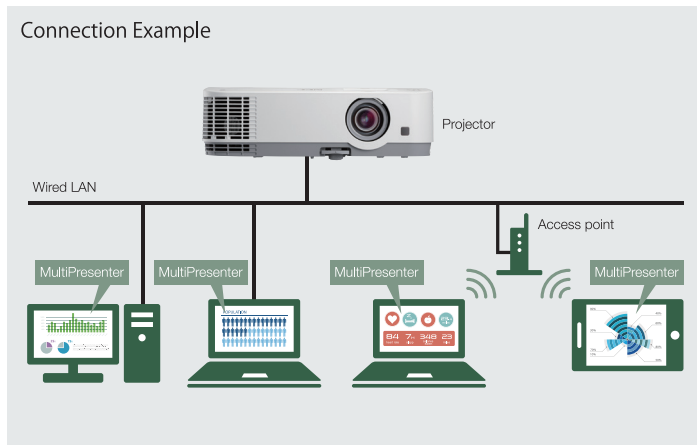

### MultiPresenter

MultiPresenter is application software that lets you display your device's screen (PC, tablet, smart phone, etc.) on the receiver projectors via wired or wireless LAN. MultiPresenter is free and available on Windows, Mac, iOS, and Android. MultiPresenter can send images from your various devices, which enables you to display real-time images with the internal camera or web pages on the smart devices in combination with a file sharing application.

#### Desktop Version (Win/Mac)

Computer audio and video data (audio can be transmitted only when using Windows) can be transmitted via a wireless or wired LAN.

- Easy Connection  
Input a 4-digit number (PIN code) for a network connection via wireless LAN.
- Multiple devices (maximum of 16 screens) can display at the same time and simultaneously display onto multiple receiving projectors.
- Projector control

#### Mobile Version (Android/iOS)

You can transmit files, photos, camera images, files of web pages, and other information stored on Android or iOS devices via a wireless LAN.

- Easy Connection  
Input a 4-digit number (PIN code) for a network connection via wireless LAN.
- Multiple devices (maximum of 16 screens) can display at the same time and simultaneously display onto multiple receiving projectors.
- Projector control

### Advanced Networking Capabilities

- Integrated RJ45 connection for quick connection to the LAN (10/100 base-T capability)
- Control and receive important broadcast messages via Crestron Roomview™
- MultiPresenter enables up to 16 wireless devices to be connected to the projector simultaneously with access controlled by the moderator.
- Remote diagnostics enable the user to monitor and make adjustments to the projector remotely
- Simple Access Point Sending photos and documents have never been easier from a computer or iPad.