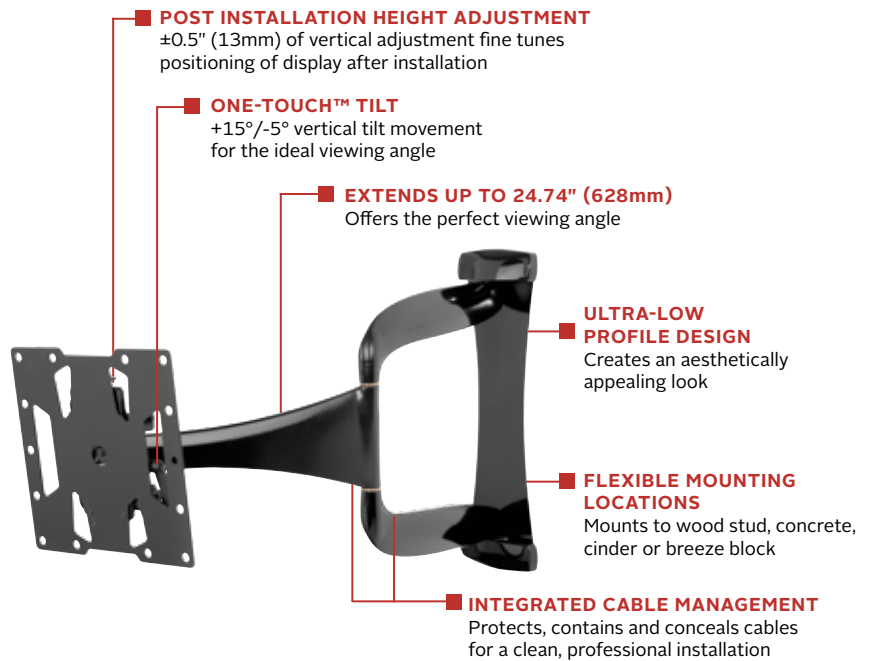

SUA740P

Display size
32"- 40"

Max load
60lb (27kg)

DesignerSeries™ Ultra Slim Articulating Wall Mount

FOR 32" TO 40" ULTRA-THIN DISPLAYS*

One of the thinnest wall arm mounts on the market, the Peerless-AV® DesignerSeries™ Ultra Slim Articulating Wall Mount is designed exclusively for ultra-thin displays. The SUA740P's One-Touch™ tilt mechanism provides effortless movement of the display for the perfect viewing experience, and vertical adjustment allows the display to be raised or lowered by ½" after installation to fine-tune the positioning. With a gloss black finish and internal cable management, the SUA740P provides a clean, professional look that matches any décor.

Full-motion capabilities allow you to swivel, tilt, extend or retract your display for the perfect viewing angle.

Additional Features

- ✓ Arm retracts to 1.74" (44mm) and extends up to 24.74" (628mm) from wall
- ✓ One-Touch™ tilt mechanism allows adjustment of +15°/-5° without the use of tools
- ✓ Up to ±90° of side-to-side swivel
- ✓ Added ±5° of roll for post-installation display leveling without the use of tools
- ✓ Up to ±0.5" (13mm) of vertical adjustment for post-installation leveling and height adjustment fine-tuning
- ✓ Internal cable management provides clean, professional installation finish
- ✓ Fits displays with VESA® mounting patterns 200 x 100 and 200 x 200mm

* Designed for use with displays that are less than 3" (76mm) deep

Swivel, tilt, extend or retract the display for the perfect viewing angle

Integrated cable management keeps cords and cables out of the way

SUA740P	DesignerSeries™ Ultra Slim Articulating Wall Mount for 32" to 40" Ultra-Thin Displays*	* Designed for use with displays that are less than 3" (76mm) deep
----------------	--	--

Product Specifications