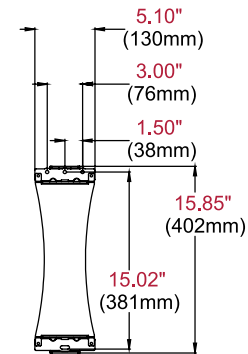

	DIMENSIONS (W x H x D)	PRODUCT WEIGHT	LOAD CAPACITY	FINISH	AVAILABLE COLORS
SUA740P	16.38" x 16.14" x 1.74"-24.74" (416 x 410 x 44-628mm)	10.10lb (4.58kg)	60lb (27kg)	Scratch resistant fused epoxy	Gloss black

Package Specifications

	PACKAGE SIZE (W x H x D)	PACKAGE SHIP WEIGHT	PACKAGE UPC CODE	PACKAGE CONTENTS	UNITS IN PACKAGE
SUA740P	21.25" x 3.25" x 19.50" (540 x 86 x 495mm)	13.25lb (6.01kg)	735029306375	Wall mount, wall and display installation hardware, installation instructions	1

All dimensions = inch (mm)

TOP VIEW

WALL PLATE DETAIL

FRONT VIEW

SIDE VIEW COLLAPSED

**SIDE VIEW EXTENDED
+15°/-5° TILT**

Architect Specifications

The DesignerSeries™ Ultra Slim Articulating Wall Mount shall be a Peerless-AV model SUA740P and shall be located where indicated on the plans. Assembly and installation shall be done according to instructions provided by the manufacturer.