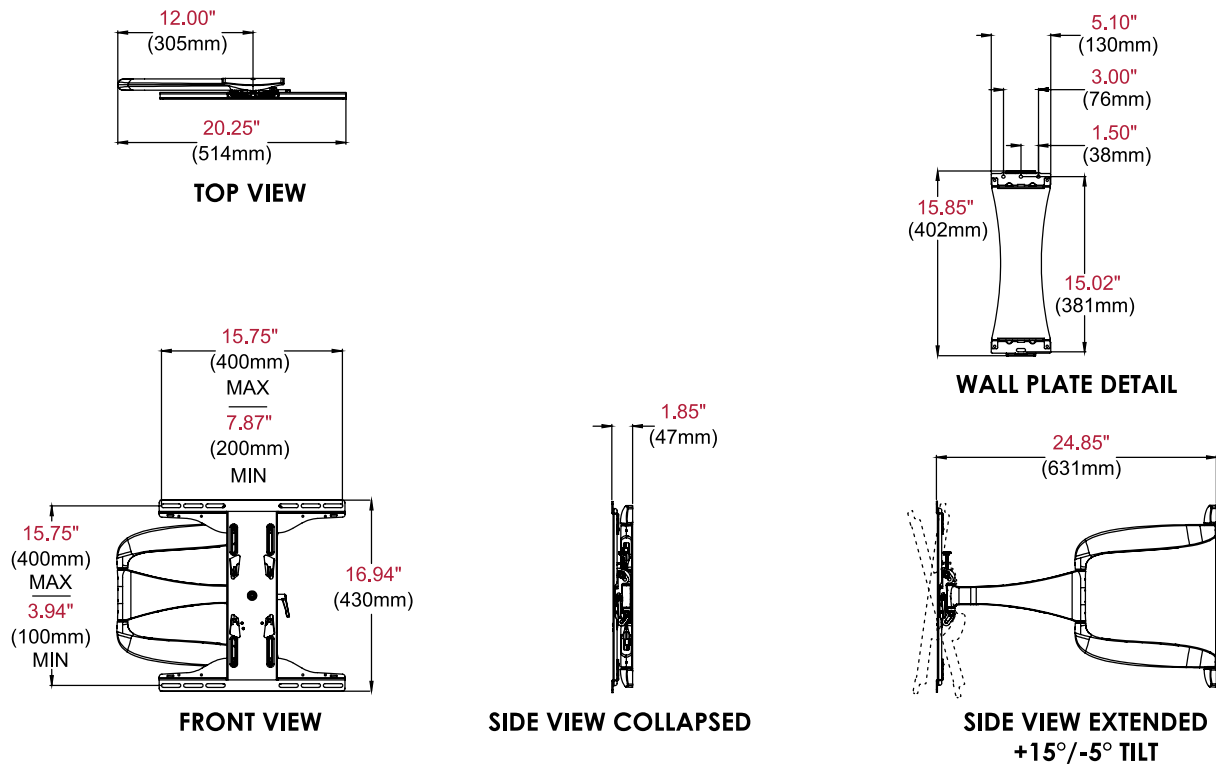

SUA747PU

DesignerSeries™ Universal Ultra Slim Articulating Wall Mount for 32" to 50" Ultra-Thin Displays*

* Designed for use with displays that are less than 3" (76mm) deep

Product Specifications

	DIMENSIONS (W x H x D)	PRODUCT WEIGHT	LOAD CAPACITY	FINISH	AVAILABLE COLORS
SUA747PU	20.25" x 16.94" x 1.85"-24.85" (514 x 430 x 47-631mm)	12.37lb (5.61kg)	60lb (27kg)	Scratch resistant fused epoxy	Gloss black

Package Specifications

	PACKAGE SIZE (W x H x D)	PACKAGE SHIP WEIGHT	PACKAGE UPC CODE	PACKAGE CONTENTS	UNITS IN PACKAGE
SUA747PU	21.25" x 3.25" x 19.50" (540 x 86 x 495mm)	16.75lb (7.60kg)	735029306382	Wall mount, wall and display installation hardware, installation instructions	1

Accessories

- ACC925: Security Fasteners
- IBA2(AC)(-W), IBA3(AC)(-W): Recessed Cable Management and Power Storage Accessory Box
- IBA4-W: Easy Mount Recessed Low Voltage Cable Plate
- IBA5-W: Recessed Low Voltage Media Plate with Duplex Surge Suppressor
- ESHV models: AV Wall Shelves
- WSP756: Metal Stud Wall Plate

All dimensions = inch (mm)

Architect Specifications

The DesignerSeries™ Universal Ultra Slim Articulating Wall Mount shall be a Peerless-AV model SUA747PU and shall be located where indicated on the plans. Assembly and installation shall be done according to instructions provided by the manufacturer.

Visit peerless-av.com to see the complete line of AV solutions from Peerless-AV, including outdoor displays, wireless, kiosks, digital audio, display mounts, projector mounts, carts/stands, and a full assortment of accessories.

Peerless-AV
2300 White Oak Circle
Aurora, IL 60502 USA
(800) 865-2112
(630) 375-5100
Fax: (800) 359-6500

Peerless-AV Europe
Unit 3 Watford Interchange
Colonial Way, Watford
Herts, WD24 4WP
United Kingdom
+44 (0) 1923 200100
Fax: +44 (0) 1923 200101

Peerless-AV de México
Ave de las Industrias 413
Parque Industrial Escobedo
Escobedo, N.L.,
Mexico 66050
+52 (81) 8384-8300
Fax: +52 (81) 8384-8360