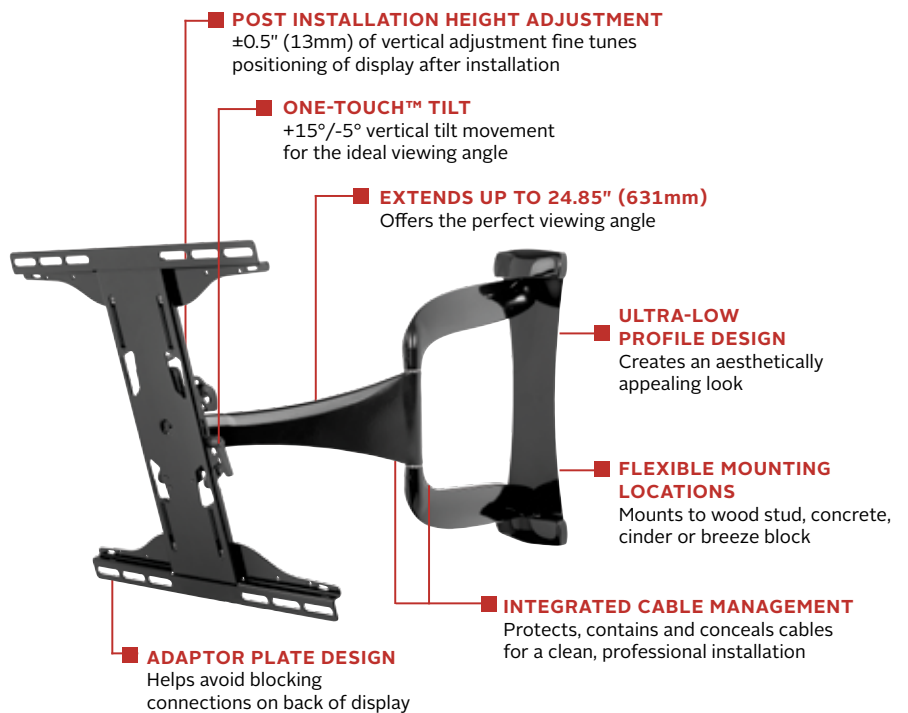

SUA747PU

Display size
32"- 50"

Max load
60lb (27kg)

DesignerSeries™ Universal Ultra Slim Articulating Wall Mount

FOR 32" TO 50" ULTRA-THIN DISPLAYS*

One of the thinnest wall arm mounts on the market, the Peerless-AV® DesignerSeries™ Universal Ultra Slim Articulating Wall Mount is designed exclusively for ultra-thin displays. The SUA747PU is built to hold displays firmly in any position – landscape or portrait – while still offering an ultra-low profile. An innovative I-shaped adaptor plate makes it easy to access the back of the display, keeping hardware hidden, and features internal cable management, providing a clean, professional look that transitions smoothly from the wall to the display. With a gloss black finish, the SUA747PU matches any décor.

Full-motion capabilities allow you to swivel, tilt, extend or retract your display for the perfect viewing angle.

Additional Features

- ✓ Arm retracts to 1.85" (47mm) and extends up to 24.85" (631mm) from wall
- ✓ One-Touch™ tilt mechanism allows adjustment of +15°/-5° without the use of tools
- ✓ Up to ±90° of side-to-side swivel
- ✓ Added ±5° of roll for post-installation display leveling without the use of tools
- ✓ Up to ±0.5" (13mm) of vertical adjustment for post-installation leveling and height adjustment fine-tuning
- ✓ Internal cable management provides clean, professional installation finish
- ✓ Universal mount fits displays with mounting patterns 200 x 100 to 400 x 400mm
- ✓ Landscape or portrait mounting options increases display versatility
- ✓ The I-Shaped Adaptor plate's innovative design helps avoid blocking connections on back of display

* Designed for use with displays that are less than 3" (76mm) deep

Swivel, tilt, extend or retract the display for the perfect viewing angle

Integrated cable management keeps cords and cables out of the way