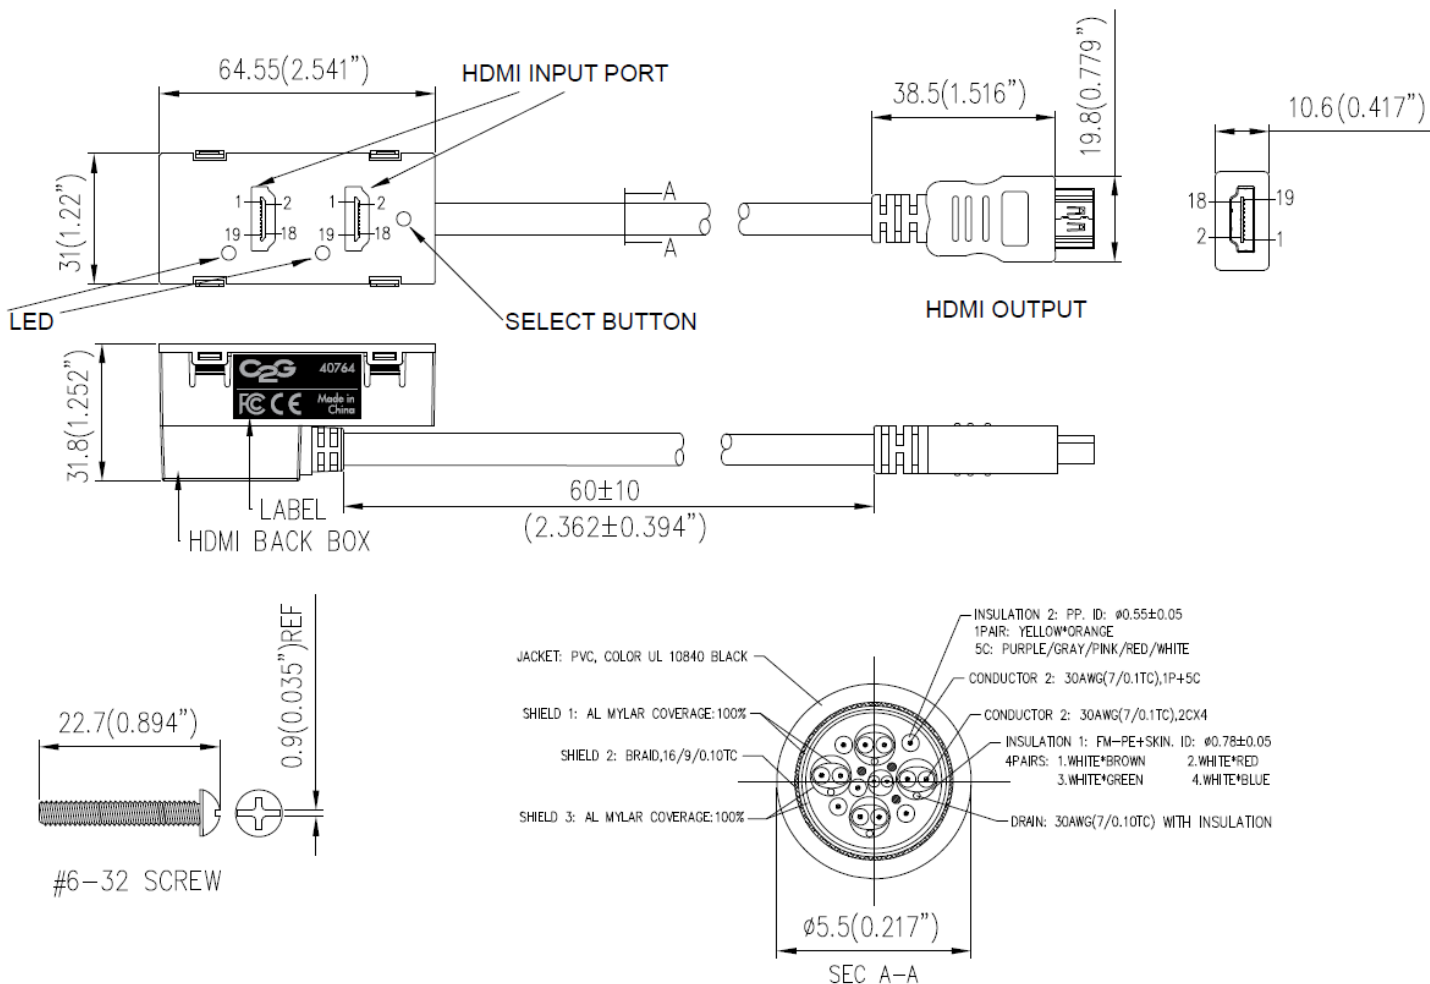

## Specifications: 2-Port HDMI Switch—Decora Style Wall Plate

### Physical Specifications:

---

Inputs	HDMI Female x 2
Output	HDMI Female x 1
Dimensions (HxWxD)	64.55 x 31 x 31.8mm (Output cable 98.5 ± 10mm) 2.54 x 1.22 x 1.25 inches (Output cable 3.88 ± .4 inches)
Operating Temperature	5°C to 40°C; 10-90% RH (Non-Condensing)
Storage Temperature	-20°C to 64°C; 10-90% RH (Non-Condensing)

## Specifications: 2-Port HDMI Switch—Decora Style Wall Plate

Part Number	Description	Weight (lbs)
40764	2-Port HDMI Switch—Decora Style Wall Plate	.55

**CABLES TO GO**

Cables To Go  
 3555 Kettering Blvd.  
 Moraine, OH 45439  
 Phone: 800.287.2843  
 www.c2g.com