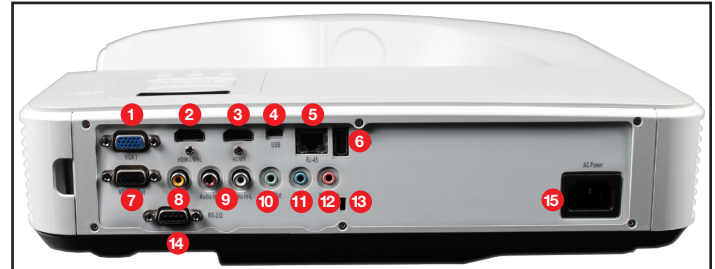

Chromecast™

ULTRA SHORT THROW LASER PHOSPHOR PROJECTOR – ZH400UST

OPTICAL/TECHNICAL SPECIFICATIONS

Display Technology	Single Texas Instrument DMD, 12 degree .65" 1080P DMD X1, Type S600, DC3
Color Wheel	3 Segment; Y/G/B Wheel Diameter 59mm
Native Resolution	1080p (1920x1080)
Maximum Resolution	1080p (1920x1080)
Brightness	4000 Lumens
Contrast Ratio	100,000:1 (dynamic black enabled)
Displayable Colors	1.7 Billion Colors
Lamp Life and Type*	Up to 20,000 hrs
Projection Method	Front, rear, ceiling mount, table top
Keystone Correction	±40° Vertical
Vertical Lens Shift	N/A
Uniformity	80%
Offset	120%±3%
Aspect Ratio	16:9 (native), 16:10, 4:3, Auto
Throw Ratio	0.25:1 (distance/width), ±5% Variance
Projection Distance	17.7"– 22.1" (0.45–0.56 m)
Image Size	85" - 100"
Projection Lens	F=2.5~ 3.26, f=20.91 ~ 32.62 mm manual focus
Optical Zoom	Fixed lens
Digital Zoom	Yes
Audio	10W Mono Speaker
Noise Level	30dB (ECO)
Remote Control	Full Function Remote
Operating Temperature	41–104°F (5–40°C), 85% max humidity
Power Supply	AC input 90 – 264V, 50–60 Hz
Power Consumption	335W (Bright), 225W (ECO)
High Altitude	Operating temperature at sea level up to 10000 feet = 73F (max); Must manually switch to high altitude mode from 5000 feet and above (using OSD menu) to maintain optimal functionality.

PHYSICAL SPECIFICATIONS

Security	Kensington® Lock Port, security bar and keypad lock
Weight	12.3 lb
Dimensions (W x H x D)	15" x 5" x 12.5" (381 x 127 x 317.5mm)

- | | | |
|---------------|----------------|--------------|
| 1. VGA 1 | 6. USB Disk | 11. Audio In |
| 2. HDMI-2/MHL | 7. VGA2 in/out | 12. Mic |
| 3. HDMI-1 | 8. Video | 13. K-slot |
| 4. USB | 9. RCA in L/R | 14. RS-232 |
| 5. RJ-45 | 10. Audio Out | 15. AC Power |