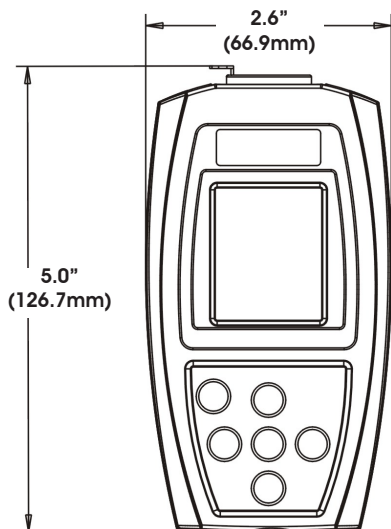

6 Button Touch Control Panel
 LCD Menu Display
 3pin DMX Out
 MICRO SD Card Slot
 Mini USB Input

SIZE / WEIGHT

Length: 5.0" (126.7mm)
 Width: 2.6" (66.9mm)
 Vertical Height: 1.2" (30mm)
 Weight: 0.3 lbs. (0.13 kg)

ELECTRICAL

5VDC (Internal Battery)

INCLUDED ITEMS

3pin DMX Cable
 USB Cable
 USB AC Adapter
 MICRO SD Card
 USB to MICRO SD Card Adapter

DIMENSIONAL DRAWINGS

OPTIONAL ACCESSORIES

ORDER CODE	ITEM
AC3PM5PFM	1 ft. (0.3m) 3pin Male to 5pin Female DMX Cable
AC3PDMX5PRO	5 ft. (1.5m) 3pin PRO DMX Cable
AC5PDMX5PRO	5 ft. (1.5m) 5pin PRO DMX Cable
	Additional cable lengths available