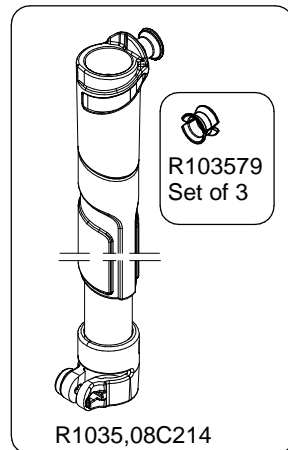

**Manfrotto**  
**Imagine More**

**ART.**  
**MKBFRA4BL-BH**

From serial number  
A5271889

R1035,38

art. 200LT-PL

R1035,26

R1035,33

R1035151L3

R1035,56

R1035,01

R1035,04C214  
(set of 3)

R103579  
Set of 3

R1035,60C214

R103579  
Set of 3

R1035,08C214

R1035,23C214

R1035,19

R110337

R1035,24C214

R1035,16

R1035,12

TO BE MOUNTED  
ON CLAMPING-COLLARS

R1035,25

R1035,11