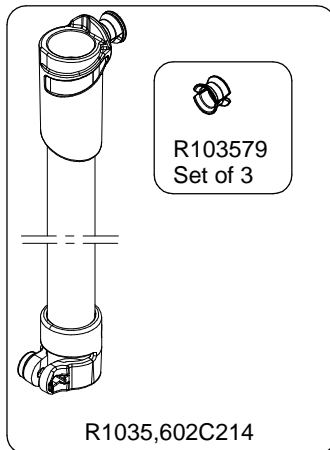

**Manfrotto**  
**Imagine More**

**ART.**  
**MKBFRA4BL-BH**

From serial number  
A5271889

R1035,38

art. 200LT-PL

R1035,26

R1035,33

R1035151L3

R1035,56

R1035,01

R1035,04C214  
(set of 3)

R103579  
Set of 3

R1035,60C214

R103579  
Set of 3

R1035,08C214

R1035,23C214