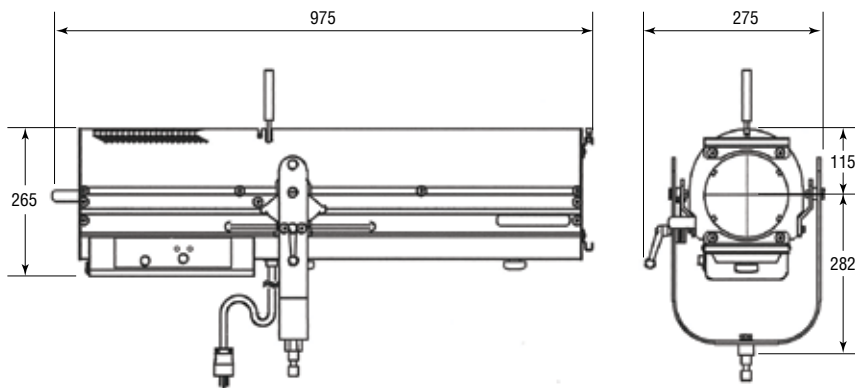

Sai-300

Short to Medium Throw LED Followspot

Sai-300 is Ushio Lighting's Xebex brand, of LED short and medium-throw followspots. Its portable size and ease of use makes it an ideal lighting instrument for use in houses of worship, schools, ballrooms, and multipurpose venues.

In Japan, Sai means "beautifully colored." Our unique phosphors vividly and accurately reproduce the natural colors of skin tones, costumes, and backdrops as they were meant to be portrayed by the artists and designers. The 230W LED in the Sai-300 produces a high quality and powerful daylight white beam (5800K).

The Sai-300 inherits the same design characteristics of balance, ergonomics, and superior functionality as our xenon powered line of Xebex followspots. Step-less dimming, 100% iris closure and a flash effect enhances operator usability.