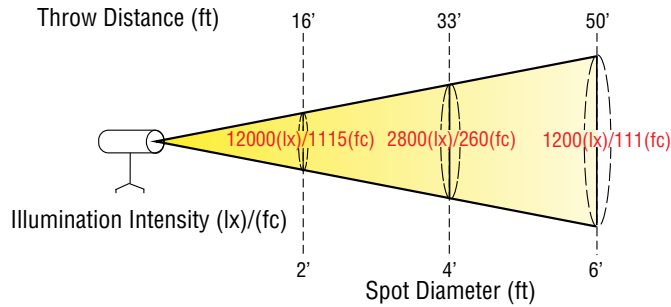

Sai-300 Short to Medium Throw LED Followspot

Photometric Data

The above spot diameter is the minimum data.
The maximum diameter (compared with minimum data) is 1.5 times ratio.

Specifications

Sai-300 LED Followspot	
Fixture Body Model Name	Sai-300CB (Black Body) / Sai-300CW (White Body)
Rated Voltage	Single Phase AC 100V-240V
Power Consumption	230W
Frequency	50/60 Hz
Input Cable	3m Long Cable with NEMA-5-15P Plug (ETL Spec)
Weight	17 kg
Operation Angle Range	Within 45° Upward, 45° Downward
Dimensions	W 275 x H 397 x L 975 (mm)
Noise	35dB or Less (Distance of 1m)
Material	Sheet Iron, Aluminum Plate
Color	Black/White
Light Source	225W White LED Array
Beam Color Temperature	5800K
CRI	>90 Ra
LED Average Lifetime	50,000 Hours at 25°C
Cooling	Dual Cooling Fans
Dimming	0-100% by Local Dimmer Knob
Flash	By Press Button
Compliance Standards	ETL, CE Pending
Accessories	Gobo Holder: B Size, Effective Gobo Diameter ø35 Color Changer: 6 Color
Option	Stand